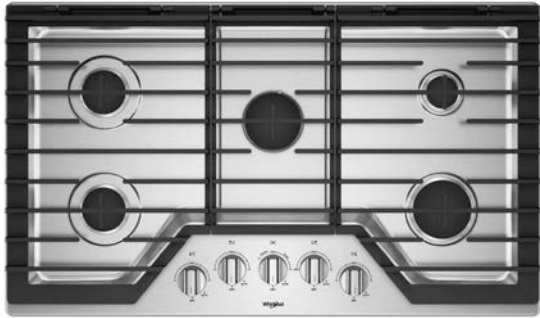

WCG97US6H GAS COOKTOP

EZ-2-LIFT™ HINGED CAST-IRON GRATES

Get quick access to spills on the cooktop with our industry-first EZ-2-Lift™ hinged cast-iron grates. The hinged design lets you wipe up underneath without removing them. For a more thorough clean, the grates are also dishwasher safe.

UPSWEPT SPILLGUARD™ COOKTOP

Clean up faster with a cooktop that has raised edges to help contain spills.

FLEXHEAT™ BURNER

Two rows of flames give you the evenly distributed high heat you need for rapid boiling and searing or the lower temperatures necessary for more delicate dishes.

OTHER FEATURES

- Upswept SpillGuard™ cooktop
- Griddle
- SpeedHeat™ burner
- AccuSimmer® burner
- FlexHeat™ burner
- Fifth Burner
- Sealed burners
- Full width grates
- Wall oven compatible

Silver (S)

MODEL	WCG97US6HS
Max height (in)	4-1/8"
Width (in)	36"
Depth (in)	21"