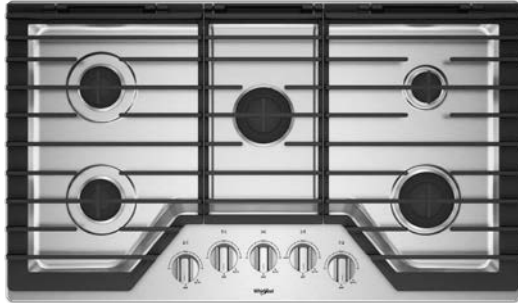

# WCG55US6H GAS COOKTOP

## EZ-2-LIFT™ HINGED CAST-IRON GRATES

Get quick access to spills on the cooktop with our industry-first EZ-2-Lift™ hinged cast-iron grates. The hinged design lets you wipe up underneath without removing them. For a more thorough clean, the grates are also dishwasher safe.

## UPSWEPT SPILLGUARD™ COOKTOP

Clean up faster with a cooktop that has raised edges to help contain spills.

### OTHER FEATURES

- Upswept SpillGuard™ cooktop
- SpeedHeat™ burner
- ccuSimmer® burner
- Fifth Burner
- Sealed burners
- Full width grates
- Wall oven compatible

White (W)

Black (B)

Silver (S)

MODEL	WCG55US6HW	WCG55US6HB	WCG55US6HS
<b>Max height (in)</b>	4-1/8"	4-1/8"	4-1/8"
<b>Width (in)</b>	36"	36"	36"
<b>Depth (in)</b>	21"	21"	21"