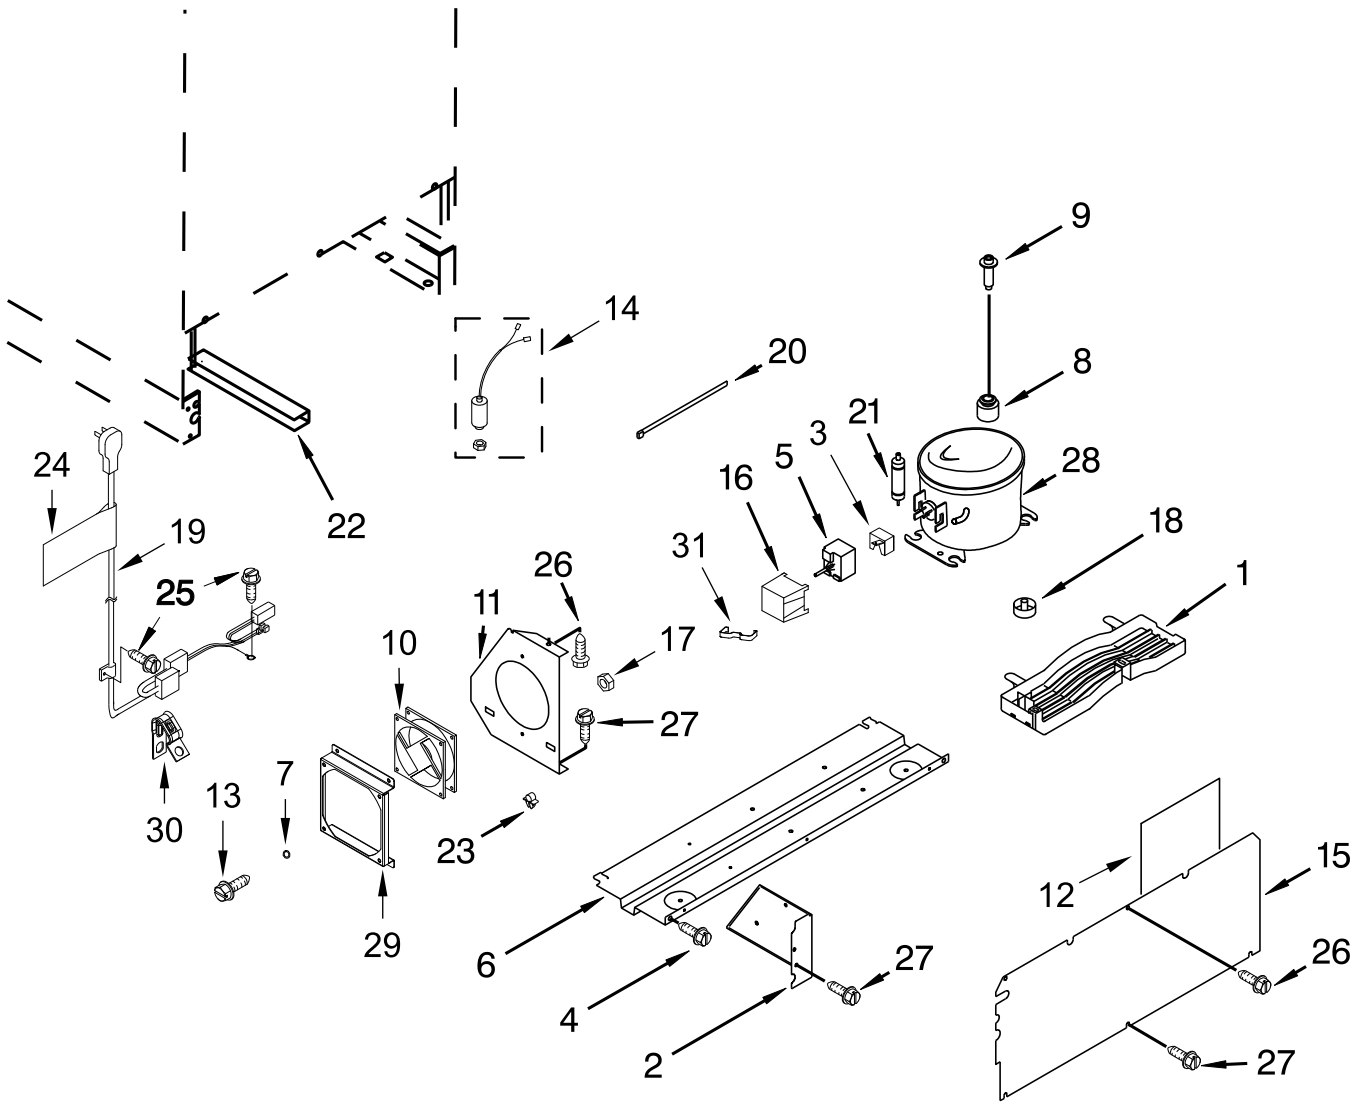

UNIT PARTS

UNIT PARTS

<u>Illus.</u> <u>No.</u>	<u>Part No.</u>	<u>Description</u>	<u>Illus.</u> <u>No.</u>	<u>Part No.</u>	<u>Description</u>	<u>Illus.</u> <u>No.</u>	<u>Part No.</u>	<u>Description</u>
1	W10316689	Pan, Drain	12	W10778963	Insulation, Rear Cover	24	4344913	Warning Label
2	4344773	Bracket, Defrost Timer	13	W10772886	Screw	25	4344826	Screw
3	W10778965	Overload Relay	14	W10778969	Running Capacitor	26	4344825	Screw
4	4344797	Screw	15	W10796445	Cover, Rear	27	4344832	Screw
5	W10778966	PTC Thermistor	16	W10778967	Cover, Relay	28	4344775	Compressor
6	W10772877	Cabinet Base Plate	17	W10270493	Nut	29	W10772889	Fan Cover, Condenser
7	W10204688	Fan Bushing	18	W10163276	Trap, Drain	30	W10281591	Clamp, Cord
8	4344779	Grommet, Compressor	19	W10204676	Cord, Power	31	W10778971	Clip, Relay Cover
9	W10772873	Bolt	20	4344829	Tie, Cable			REFRIGERANT
10	W10772882	Condenser DC Motor	21	W10163273	Drier			CHARGE
11	W10204674	Air Baffle	22	4344907	Trim, Edge			3.5 oz (R-134)
			23	W10238022	Clip, Bushing