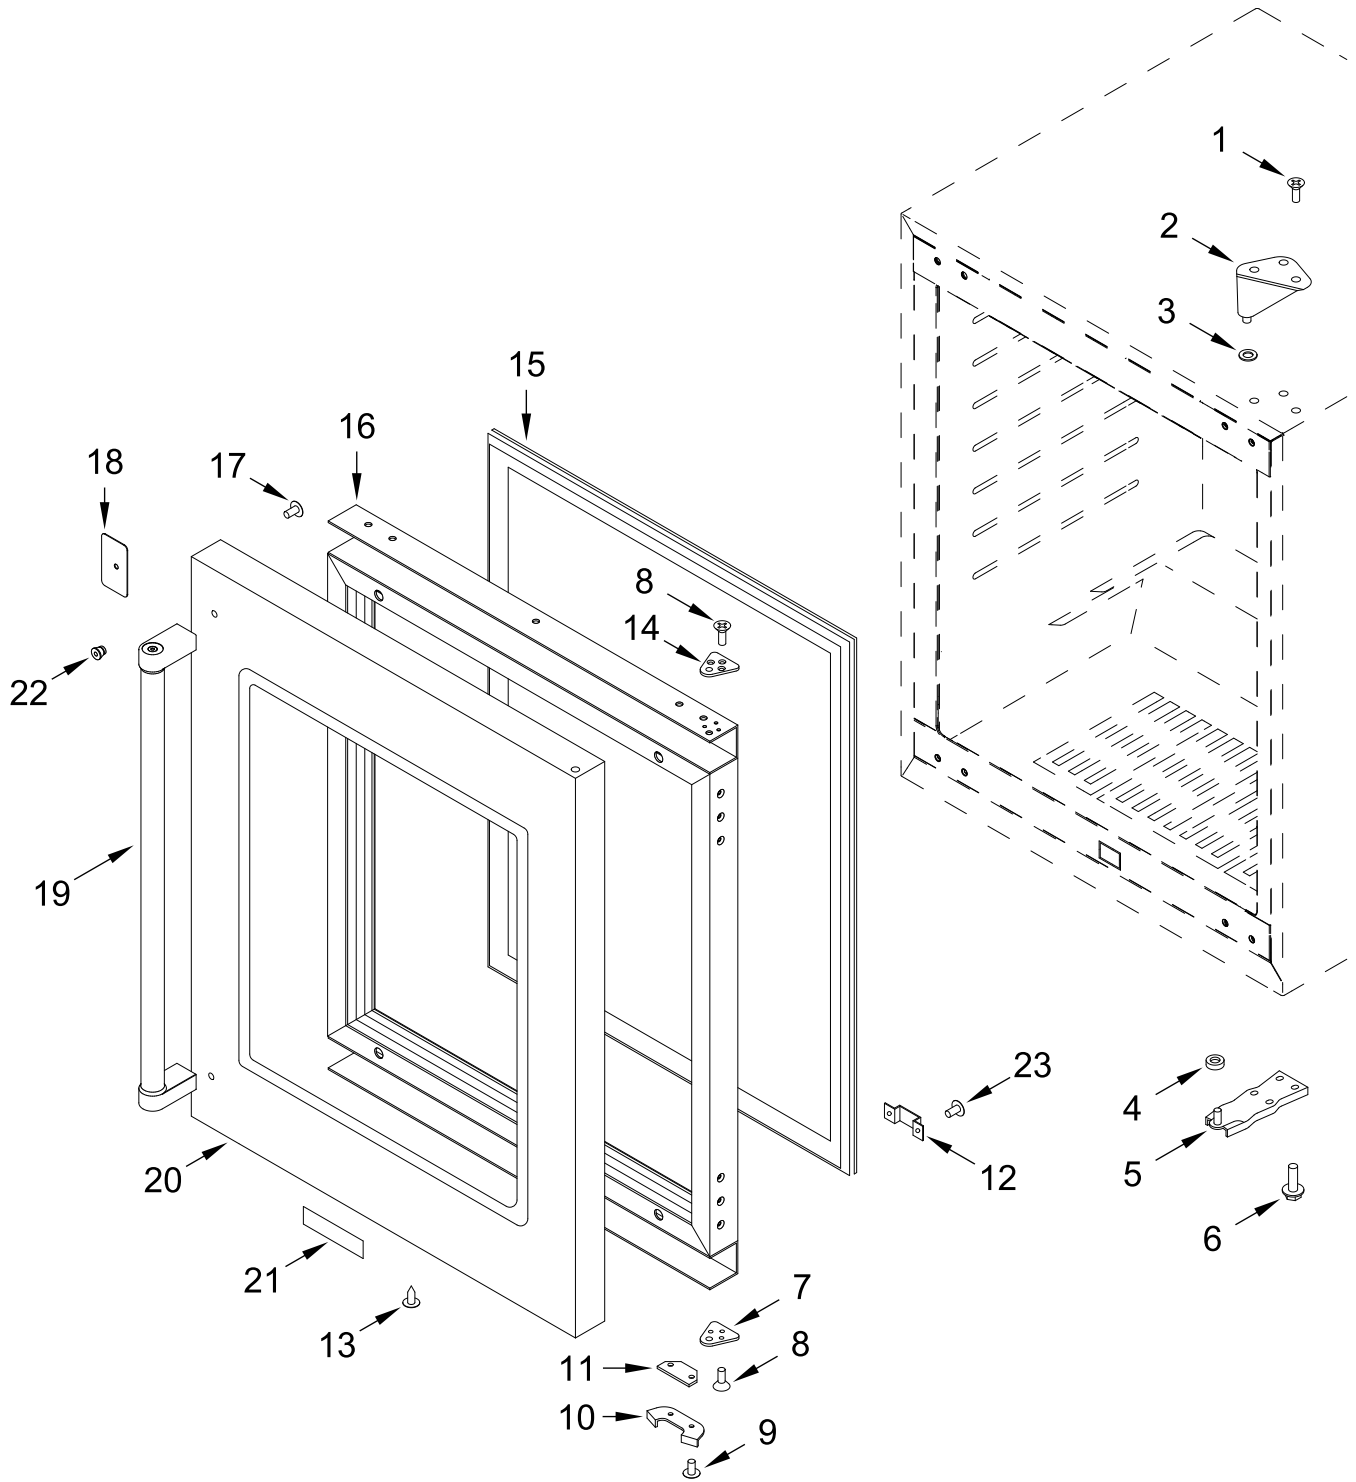

DOOR PARTS

DOOR PARTS

<u>Illus.</u> <u>No.</u>	<u>Part No.</u>	<u>Description</u>
1	4344796	Screw
2	4344754	Hinge, Top
3	4344760	Washer
4	W10162992	Washer
5	4344753	Bottom Hinge (Right Hinge)
	4344787	Bottom Hinge (Left Hinge)
6	W10780355	Bolt
7	4344798	Spacer, Bottom Hinge
8	W10797377	Screw

<u>Illus.</u> <u>No.</u>	<u>Part No.</u>	<u>Description</u>
9	4344801	Screw
10	4344802	Door Stop
11	4344803	Spacer, Door
12	W10622808	Switch Plate
13	4344827	Screw
14	4344804	Spacer, Top Hinge
15	W10624183	Gasket, Door
16	W10803977	Door Assembly (Right Hinge)
	W10803978	Door Assembly (Left Hinge)

<u>Illus.</u> <u>No.</u>	<u>Part No.</u>	<u>Description</u>
17	W10204866	Screw, Handle
18	W10622815	Plate, Door Handle
19	W10797382	Handle
20	W10797359	Stainless Wrap (Right Hinge)
	W10797360	Stainless Wrap (Left Hinge)
21	W10772910	Nameplate
22	W10772902	Stud, Mounting
23	W10780344	Screw