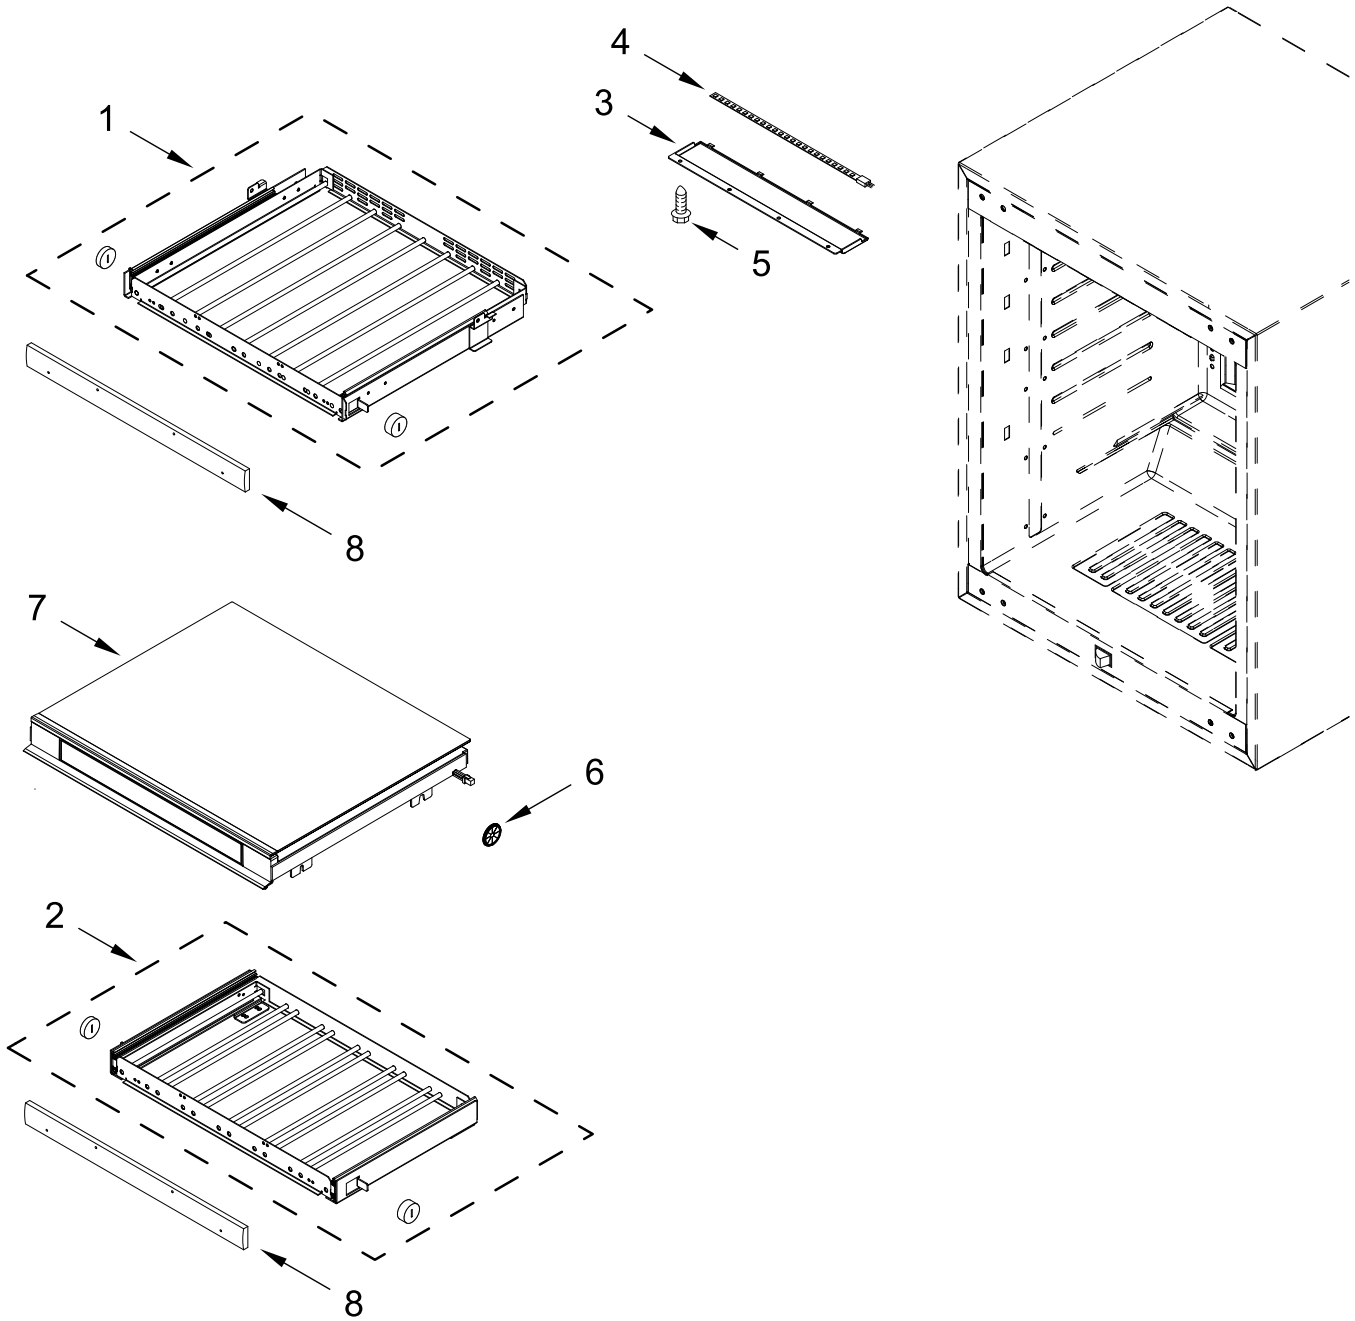

CABINET PARTS

<u>Illus. No.</u>	<u>Part No.</u>	<u>Description</u>
1		Literature Parts
	W10741577	Use & Care Guide
	W10805711	Energy Guide
2		Cabinet (Not A Service Part)
3	W10204942	Motor & Fan
4	W10205061	Screw
5	W10292475	Thermal Fuse Assembly
6	4344747	Shield, Heat
7	W10780351	Grille
8	W10772863	Cover, Bottom
9	4344763	Leg, Leveling
10	W10778959	Auxiliary Plate
11	W10772866	Main PCB Box
12	W10797389	Frame (Right Hand)
	W10797388	Frame (Left Hand)
13	4344771	Bracket, Grille

<u>Illus. No.</u>	<u>Part No.</u>	<u>Description</u>
14	W10804443	Cover, Fan
15	W10780364	Harness, Fan Cover
16	W10775535	Sensor Case
17	W10772916	Temperature Sensor
18	4344826	Screw
19	W10780355	Bolt
20	W10772865	Mount, Kick Plate
21	4344825	Screw
22	4344823	Seal, Brace
23	4344821	Support (Right Hand)
	4344820	Support (Left Hand)
24	W10281496	Cable Clamp
25	W10772870	Harness Extension
26	W10319184	Screw
27	W10204948	Sensor Case Seal
28	W10774183	Screw

<u>Illus. No.</u>	<u>Part No.</u>	<u>Description</u>
29	W10804444	Plate Cover
30	W10780365	Insulation, Fan Cover
31	W10780357	Spacer, Frame Front
32	W10780356	Frame Front, Bottom
33	W10780349	Screw
34	W10788689	Cover
35	W10721454	Door Switch
36	W10780353	Block Air Circulation
37	W10797391	Lid, Proximity Sensor
38	W10780359	Proximity Sensor
39	W10772869	Cover, Main PCB
40	W10780358	Speaker
41	W10804442	Main PCB
42	W10772858	Defrost Sensor
43	W10788699	Bracket, PCB

SHELF PARTS