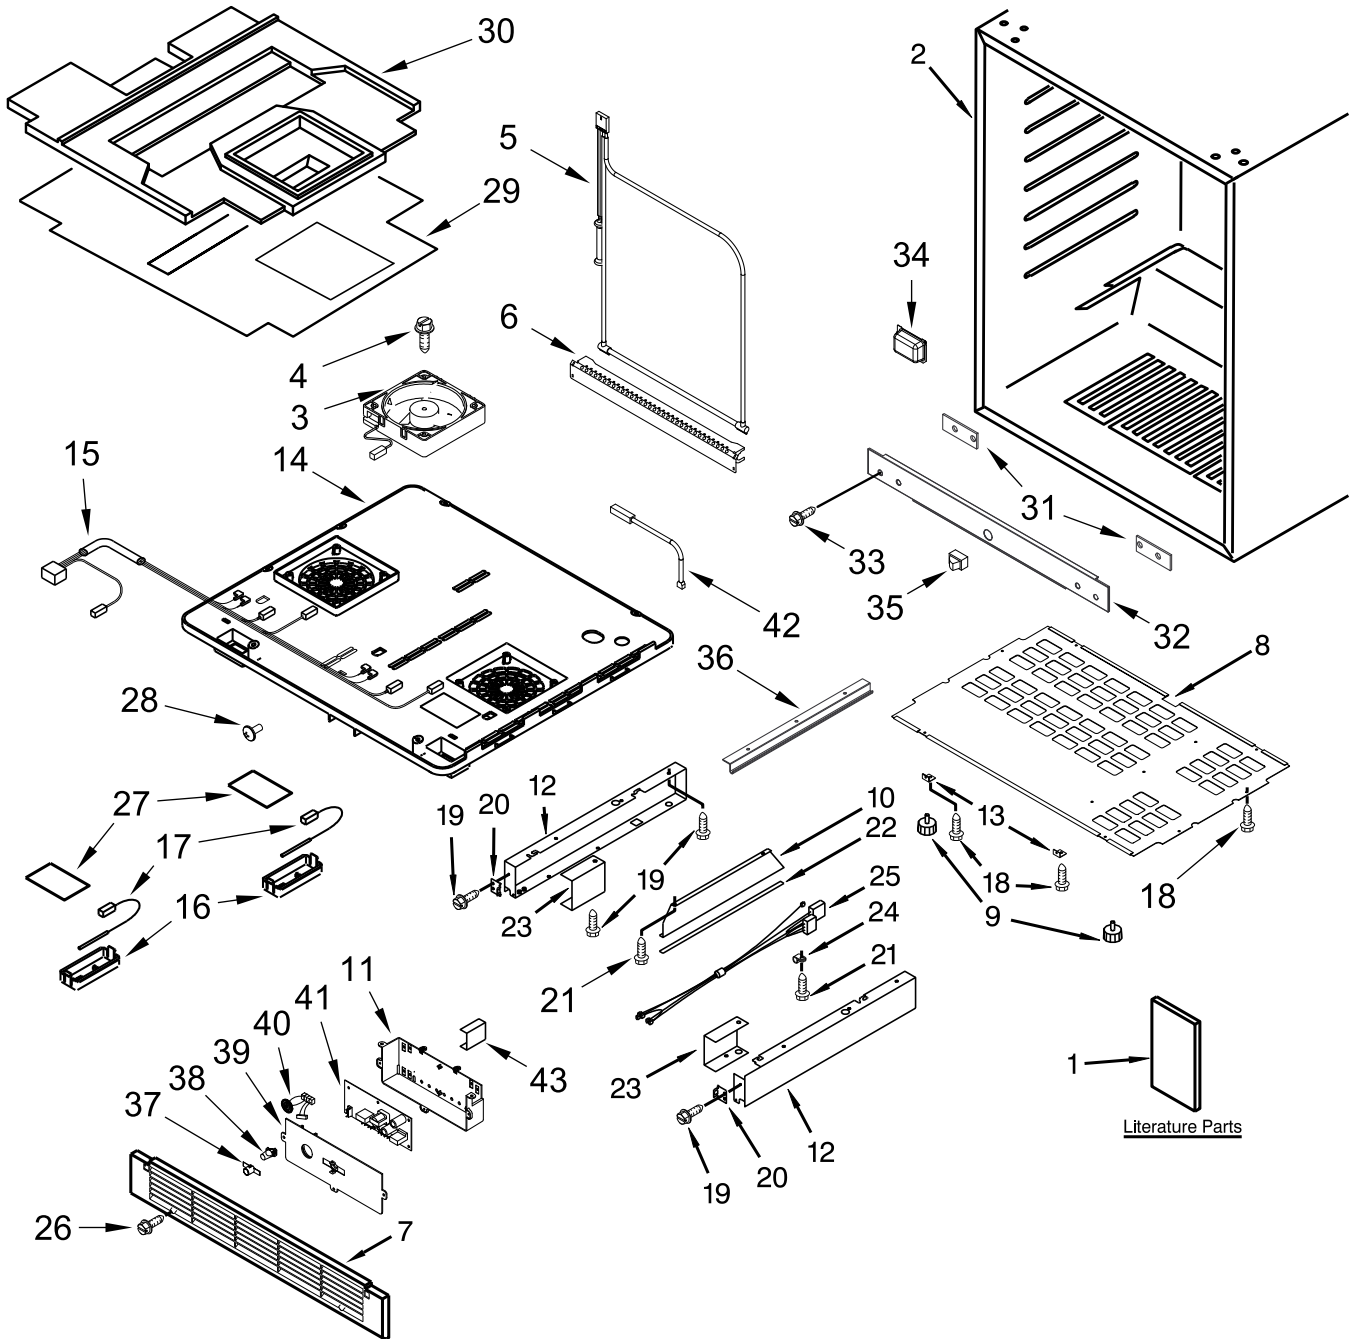

KitchenAid®

24" Under Counter Wine Cellar

MODELS:

KUWR204EPA00 (Panel Ready, Right Hand)
KUWL204EPA00 (Panel Ready, Left Hand)

CABINET PARTS

CABINET PARTS

<u>Illus. No.</u>	<u>Part No.</u>	<u>Description</u>
1		Literature Parts
	W10741577	Use & Care Guide
	W10805711	Energy Guide
2		Cabinet (Not A Service Part)
3	W10204942	Motor & Fan
4	W10205061	Screw
5	W10292475	Thermal Fuse Assembly
6	4344747	Shield, Heat
7	W10780351	Grille
8	W10772863	Cover, Bottom
9	4344763	Leg, Leveling
10	W10778959	Auxiliary Plate
11	W10772866	Main PCB Box
12	W10797389	Frame (Right Hand)
	W10797388	Frame (Left Hand)
13	4344771	Bracket, Grille

<u>Illus. No.</u>	<u>Part No.</u>	<u>Description</u>
14	W10804443	Cover, Fan
15	W10780364	Harness, Fan Cover
16	W10775535	Sensor Case
17	W10772916	Temperature Sensor
18	4344826	Screw
19	W10780355	Bolt
20	W10772865	Mount, Kick Plate
21	4344825	Screw
22	4344823	Seal, Brace
23	4344821	Support (Right Hand)
	4344820	Support (Left Hand)
24	W10281496	Cable Clamp
25	W10772870	Harness Extension
26	W10319184	Screw
27	W10204948	Sensor Case Seal
28	W10774183	Screw

<u>Illus. No.</u>	<u>Part No.</u>	<u>Description</u>
29	W10804444	Plate Cover
30	W10780365	Insulation, Fan Cover
31	W10780357	Spacer, Frame Front
32	W10780356	Frame Front, Bottom
33	W10780349	Screw
34	W10788689	Cover
35	W10721454	Door Switch
36	W10780353	Block Air Circulation
37	W10797391	Lid, Proximity Sensor
38	W10780359	Proximity Sensor
39	W10772869	Cover, Main PCB
40	W10780358	Speaker
41	W10804442	Main PCB
42	W10772858	Defrost Sensor
43	W10788699	Bracket, PCB