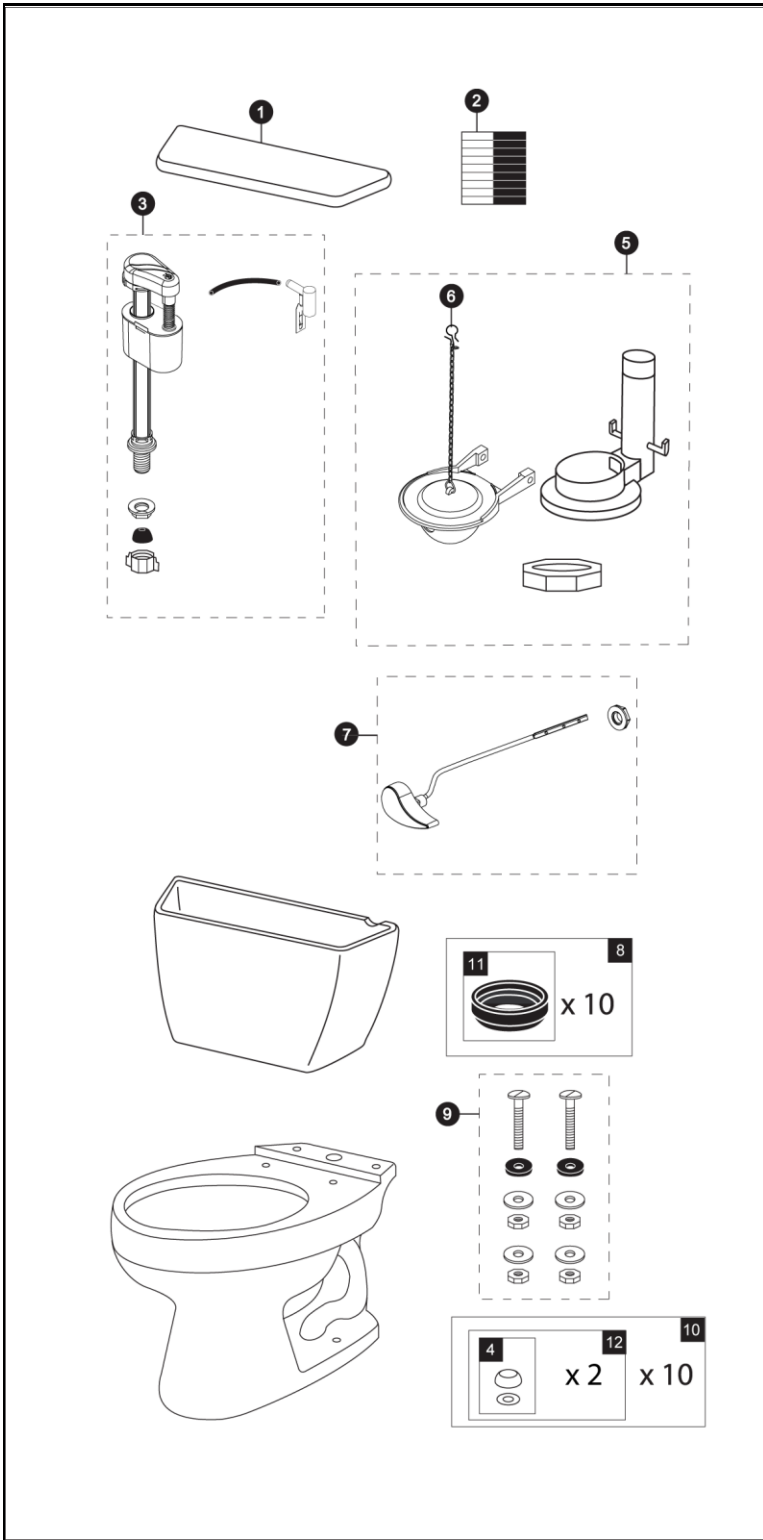

CST743E
ST743E
C743E

Drake®
1.28 Gpf Toilet, Round,
E-Max®, 12" Rough-In

Item	Part	Description
1	TCU743CRE#01	Tank Lid w/ Velcro Tape - Cotton
	TCU743CRE#03	Tank Lid w/ Velcro Tape - Bone
	TCU743CRE#11	Tank Lid w/ Velcro Tape - Colonial White
	TCU743CRE#12	Tank Lid w/ Velcro Tape - Sedona Beige
	TCU743CRE#51	Tank Lid w/ Velcro Tape - Ebony
2	THU107	Velcro Tape
3	TSU53A	Fill Valve
4	THU044#01	Bolt Cap Set - Cotton
	THU044#03	Bolt Cap Set - Bone
	THU044#11	Bolt Cap Set - Colonial White
	THU044#12	Bolt Cap Set - Sedona Beige
	THU044#51	Bolt Cap Set - Ebony
5	THU252P-A	Flush Valve Assembly w/ Flapper
6	THU499S	Flapper w/ Chain
7	THU068#01	Trip Lever - Cotton
	THU068#03	Trip Lever - Bone
	THU068#11	Trip Lever - Colonial White
	THU068#12	Trip Lever - Sedona Beige
	THU068#51	Trip Lever - Ebony
	THU068#CP	Trip Lever - Chrome Plated
	THU068#BN	Trip Lever - Brushed Nickel
	THU068#PN	Trip Lever - Polished Nickel
8	THU131	Tank to Bowl Gaskets (10 pieces)
9	TSU01D	Tank Mounting Kit
10	THU098#01	Bolt Cap Sets - Cotton (20 pieces)
	THU098#03	Bolt Cap Sets - Bone (20 pieces)
	THU098#11	Bolt Cap Sets - Colonial White (20 pieces)
	THU098#12	Bolt Cap Sets - Sedona Beige (20 pieces)
	THU098#51	Bolt Cap Sets - Ebony (20 pieces)
11	9BU014E	3" Tank to Bowl Gasket
12	THU044S#01	Bolt Cap Set - Cotton (2 pieces)
	THU044S#03	Bolt Cap Set - Bone (2 pieces)
	THU044S#11	Bolt Cap Set - Colonial White (2 pieces)
	THU044S#12	Bolt Cap Set - Sedona Beige (2 pieces)
	THU044S#51	Bolt Cap Set - Ebony (2 pieces)

Note:

Product Number Explanations		
Two-Piece Toilet	Tank	Bowl
(CST) Gravity Type Toilet (743) Model (E) E-Max®	(ST) Tank (743) Model	(C) Bowl (743) Model (E) E-Max®

Actual Product may vary slightly from illustration.