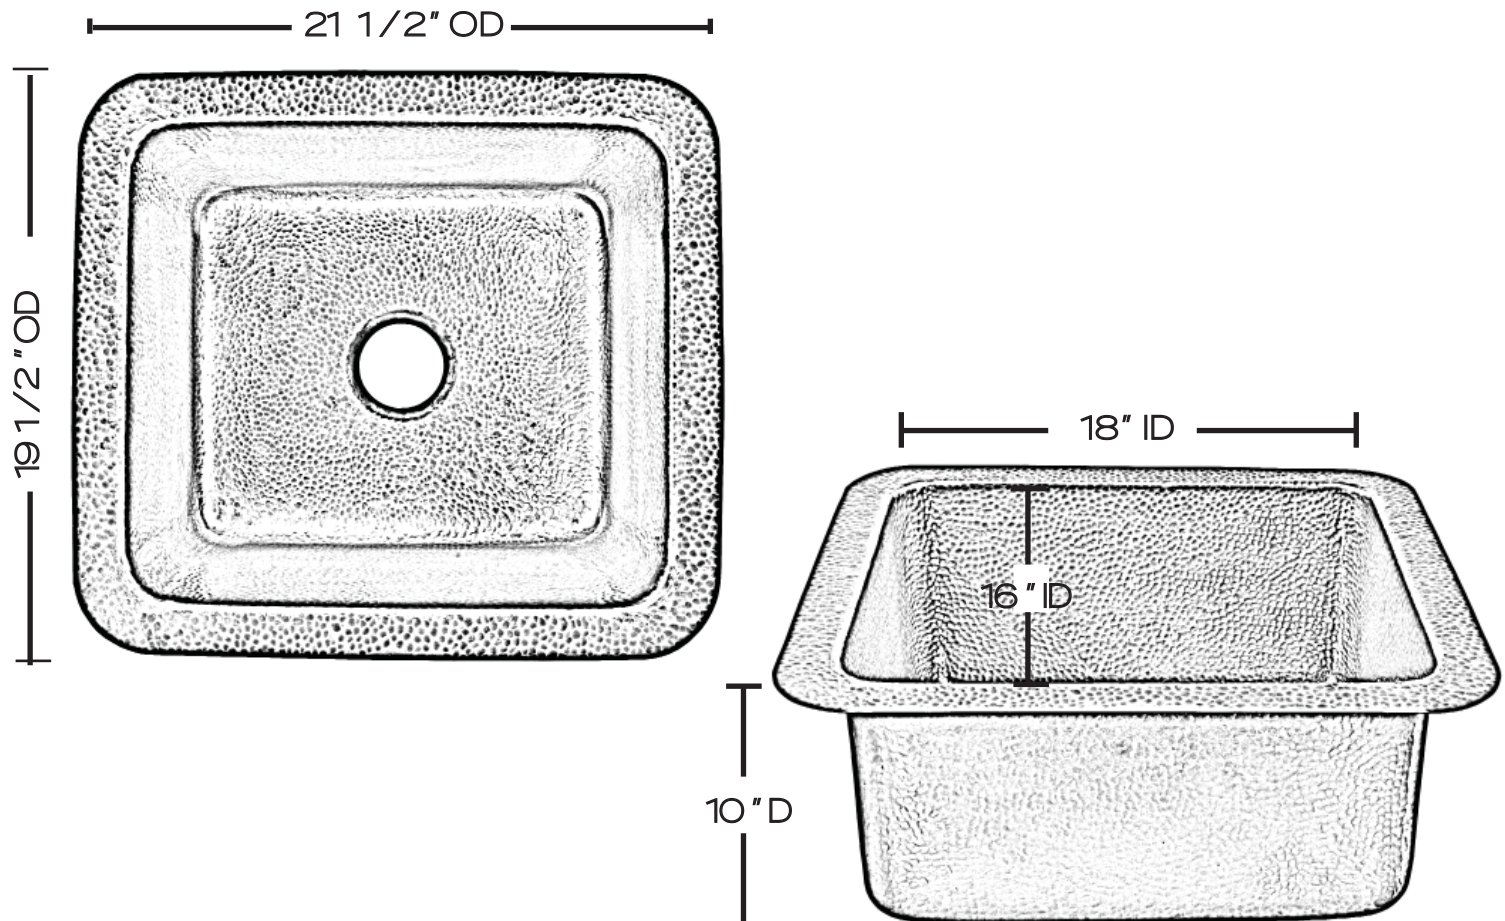

SINK DETAILS

Square Hand Hammered Seamless Construction Solid Copper

Prep Sink in Medium Antique Finish.

Coordinating drain available.

Mounting Options: Under Mount or Drop-In

Your copper sink is handmade and therefore a work of art. Each sink is unique and can vary 1/4" in either direction. We highly recommend waiting to receive your sink before cutting your counter top.