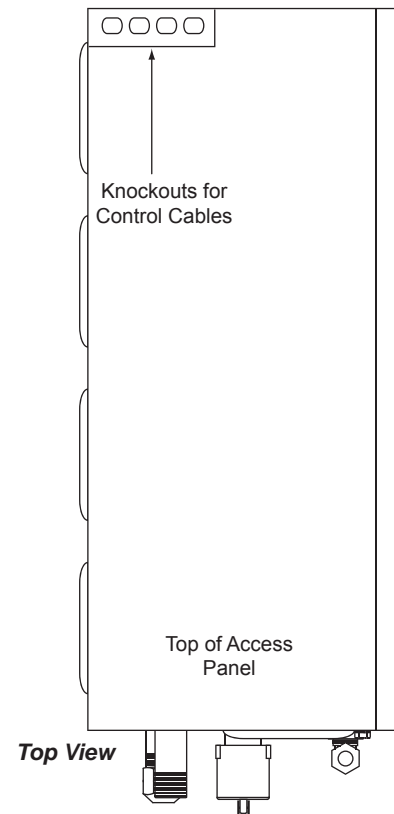

Rough-in Notes

Access: 28" L x 20" W x 22" H (35" L with Auto Drain)

Dimensional Drawing

Models: TSG-12 & TSG-15

Front Access

Front Side View

* Add 1/4" to the dimension for the louvers

Back View