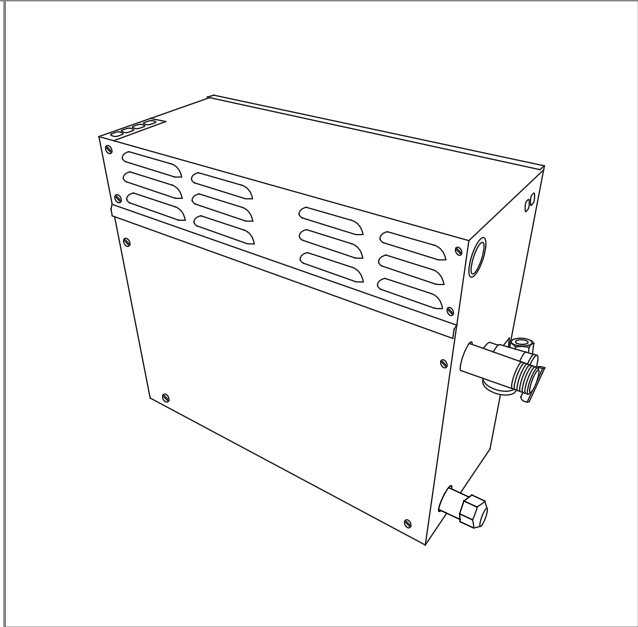

STEAMIST®

Steam Generator Models: TSG-12 & TSG-15

Features

Limited lifetime warranty - 2-year in home labor warranty where available

Generator typically can be installed up to 25 ft. from the bathing area

Selectable "Instamist"

Steady Steam™

"Gangable" up to (4) generator

Diagnostic LED Displays

Stainless Steel Construction

Solid-State Circuitry

Codes/Standards

UL 499

UL/CUL Listed

Steam Generator Specification Chart

Model Number	Product Number	KW Rating	* Max. Cu. Ft. Range	Volts/Phase/Max. Amps	Line Fuse	Dimensions L x W x H
TSG-12	1220	12	550	240/1/50	60	17¾" x 7½" x 15½"
	1221			208/1/58	70	
	1222			240/3/29	40	
	1223			208/3/33	40	
TSG-15	1520	15	675	240/1/63	80	17¾" x 7½" x 15½"
	1521			208/1/72	90	
	1522			240/3/36	50	
	1523			208/3/42	60	

* Refer to sizing guidelines to accurately determine the proper size generator for the installation.
90°C copper wire is required for generator connection. Installation shall be in accordance with NEC and local electrical codes.

Required Equipment

TSC Model Control

Required Electrical Service

Dedicated circuit required: See Specification Chart for proper electrical requirements

Product Information

Water Supply - ⅝" Compression Fitting, 120 PSI Max

Steam Line - ¾" Brass BPT male thread

Pressure Relief Valve - ¾" NPT female thread

Drain Line - Capped ½" Brass NPT male thread

Generator

Weight - 50 lbs.

Installation Notes

Steam Generators can be typically mounted within 25 ft. of the bathing area.

Steam Generators should be accessible for service.

Do not install in attic.

Do not install generators outside, in a moist, humid area or in an area where parts may freeze or corrode.

Steamhead to be mounted 18" above floor or 6" above rim of tub and as far from the seating area as possible.

Rough-in Notes

Access: 28" L x 20" W x 22" H (35" L with Auto Drain)