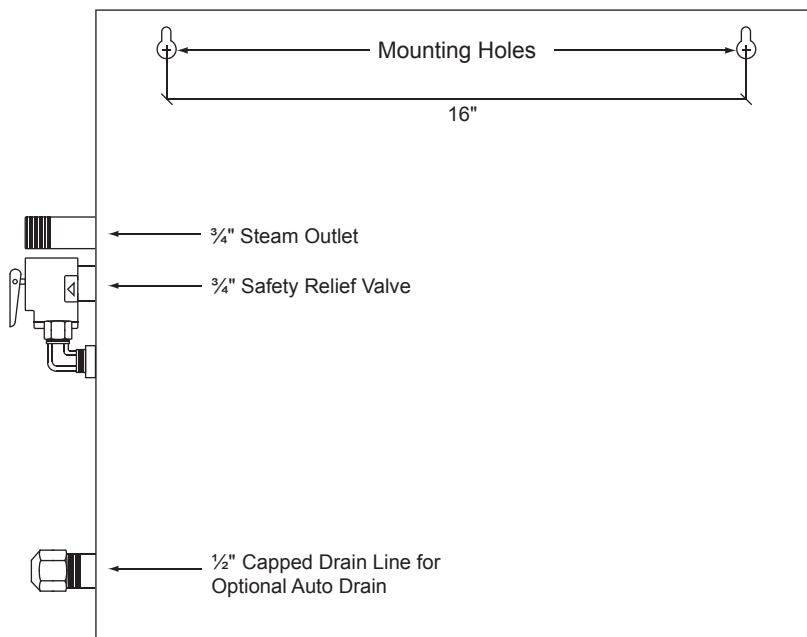

Steam Line - ¾" Brass BPT male thread

Pressure Relief Valve - ¾" NPT female thread

Drain Line - Capped ½" Brass NPT male thread

Generator

Weight - 50 lbs.

Installation Notes

Steam Generators can be typically mounted within 25 ft. of the bathing area.

Rough-in Notes

Access: 28" L x 20" W x 22" H (35" L with Auto Drain)

Dimensional Drawing

Models: TSG-12 & TSG-15

Front Access

Front Side View

* Add 1/4" to the dimension for the louvers

Back View

Top View