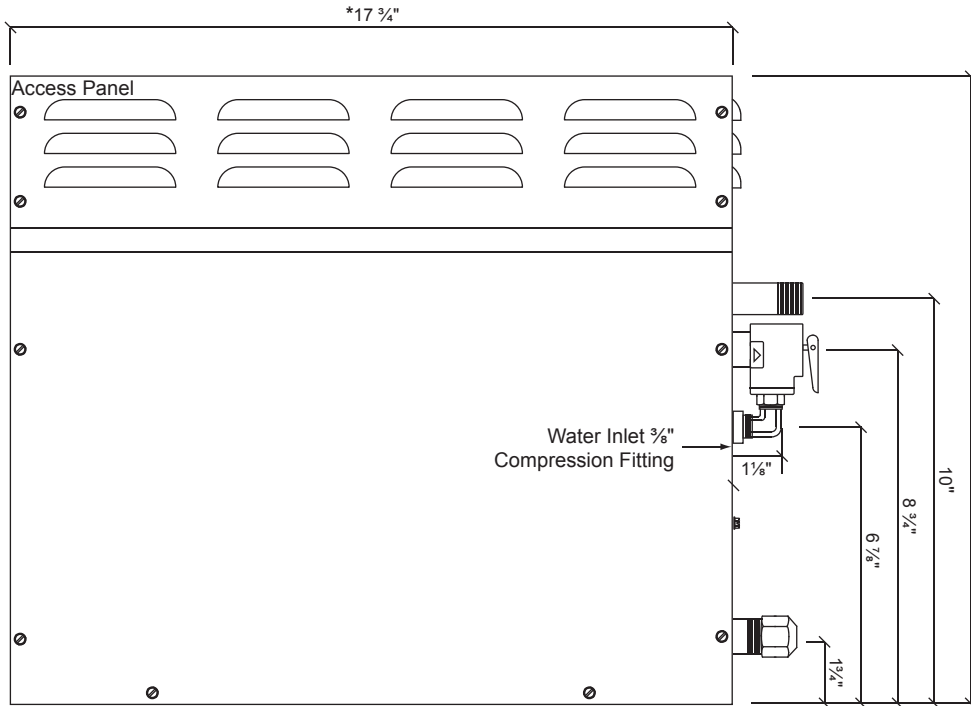

Steam Line - ¾" Brass BPT male thread

Pressure Relief Valve - ¾" NPT female thread

Drain Line - Capped ½" Brass NPT male thread

Generator

Weight - 50 lbs.

Installation Notes

Steam Generators can be typically mounted within 25 ft. of the bathing area.

Steam Generators should be accessible for service.

Do not install in attic.

Do not install generators outside, in a moist, humid area or in an area where parts may freeze or corrode.

Steamhead to be mounted 18" above floor or 6" above rim of tub and as far from the seating area as possible.

Rough-in Notes

Access: 28" L x 20" W x 22" H (35" L with Auto Drain)

Dimensional Drawing

Models: TSG-12 & TSG-15

Front Access

Front Side View

* Add 1/4" to the dimension for the louvers

Back View