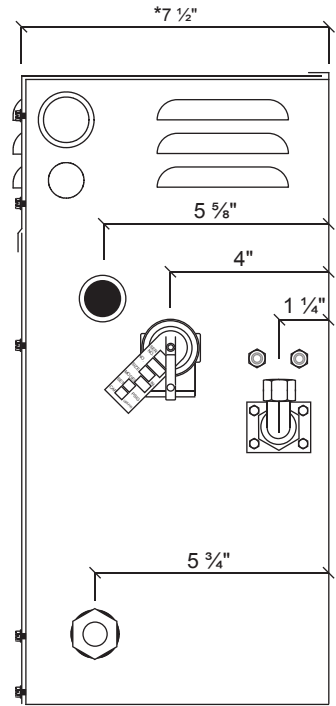

UL/CUL Listed

Steam Generator Specification Chart

Model Number	Product Number	KW Rating	* Max. Cu. Ft. Range	Volts/Phase/Max. Amps	Line Fuse	Dimensions L x W x H
TSG-12	1220	12	550	240/1/50	60	17¾" x 7½" x 15½"
	1221			208/1/58	70	
	1222			240/3/29	40	
	1223			208/3/33	40	
TSG-15	1520	15	675	240/1/63	80	17¾" x 7½" x 15½"
	1521			208/1/72	90	
	1522			240/3/36	50	
	1523			208/3/42	60	

Required Equipment

TSC Model Control

Required Electrical Service

Dedicated circuit required: See Specification Chart for proper electrical requirements

Product Information

Water Supply - ⅝" Compression Fitting, 120 PSI Max

Steam Line - ¾" Brass BPT male thread

Pressure Relief Valve - ¾" NPT female thread

Drain Line - Capped ½" Brass NPT male thread

Generator

Weight - 50 lbs.

Installation Notes

Steam Generators can be typically mounted within 25 ft. of the bathing area.

Rough-in Notes

Access: 28" L x 20" W x 22" H (35" L with Auto Drain)

Dimensional Drawing

Models: TSG-12 & TSG-15

Front Access

Front Side View

* Add 1/4" to the dimension for the louvers

Back View