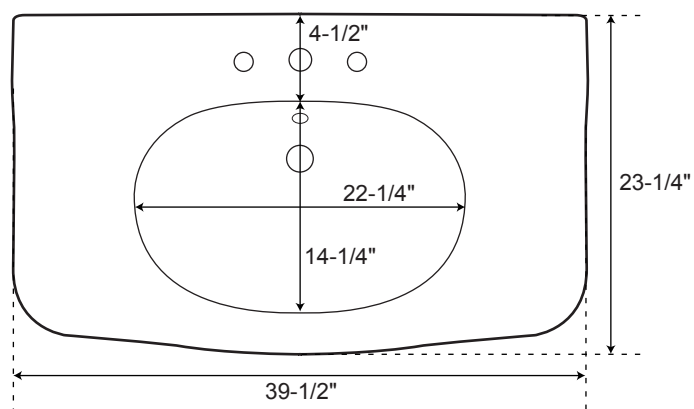

SPECIFICATIONS

Overall Dimensions	39-1/2" L x 23-1/4" W (front to back) x 35" H
Basin Dimensions	22-1/4" L x 14-1/4" W (front to back)
Water Depth	4-1/4" to Rim Overflow
Drain Hole	1-1/2" Diameter
Faucet Deck	4-1/2" W (front to back)
Faucet Configurations	8" Widespread
Sink Weight	84 lbs.

Palais

Console Sink

All measurements are approximate.

Top

Front