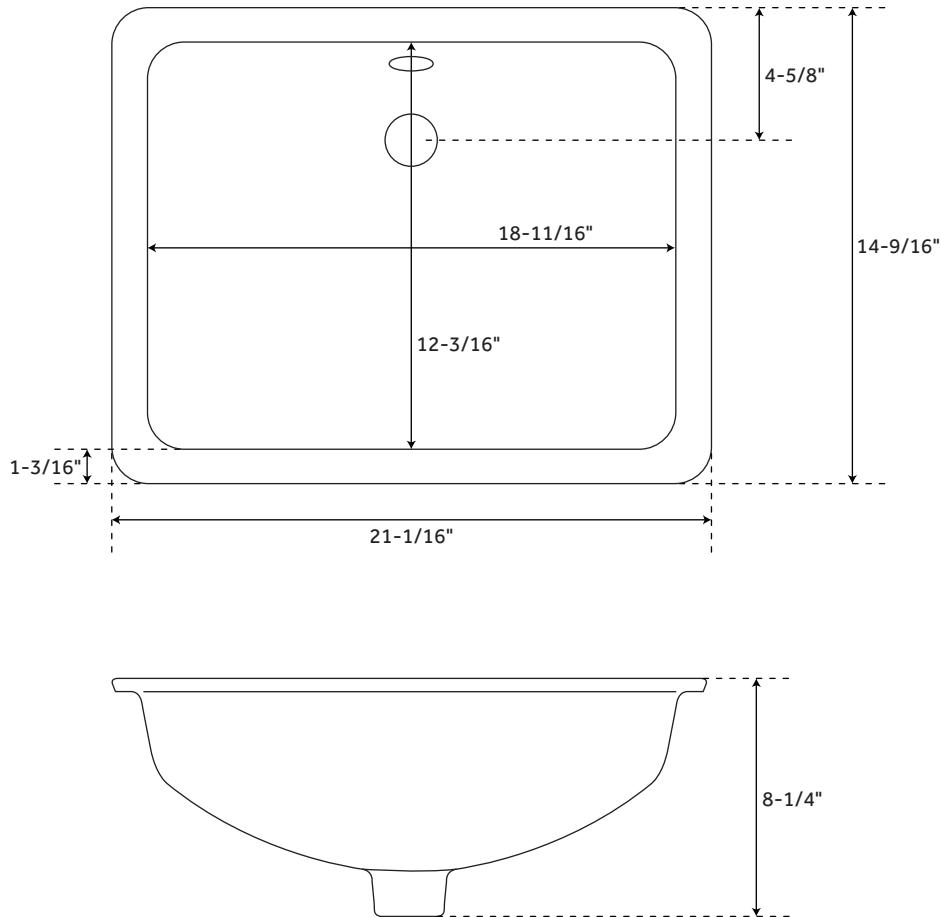

18" MYERS

RECTANGULAR PORCELAIN UNDERMOUNT BATHROOM SINK

SKU: 948176, 948177

FEATURES

Shape: Rectangle
Sink Material: Porcelain
Number of Basins: 1
Sink Installation: Undermount
Overflow Hole: Yes
Length: 21-1/16"
Width: 14-9/16"
Height: 8-1/4"
Basin Length: 18-11/16"
Basin Width: 12-3/16"
Basin Depth: 6-5/16"
Water Depth To Overflow: 4-1/2"
Rim Thickness: 1-3/16"
Drain Size: 1-1/2"
Drain Included: Optional
Faucet Included: No
Cutout Template Included: Yes

REVISED 01/22/2020
Code: SHU1812BS/SHU1812WH/SHU1812GWH