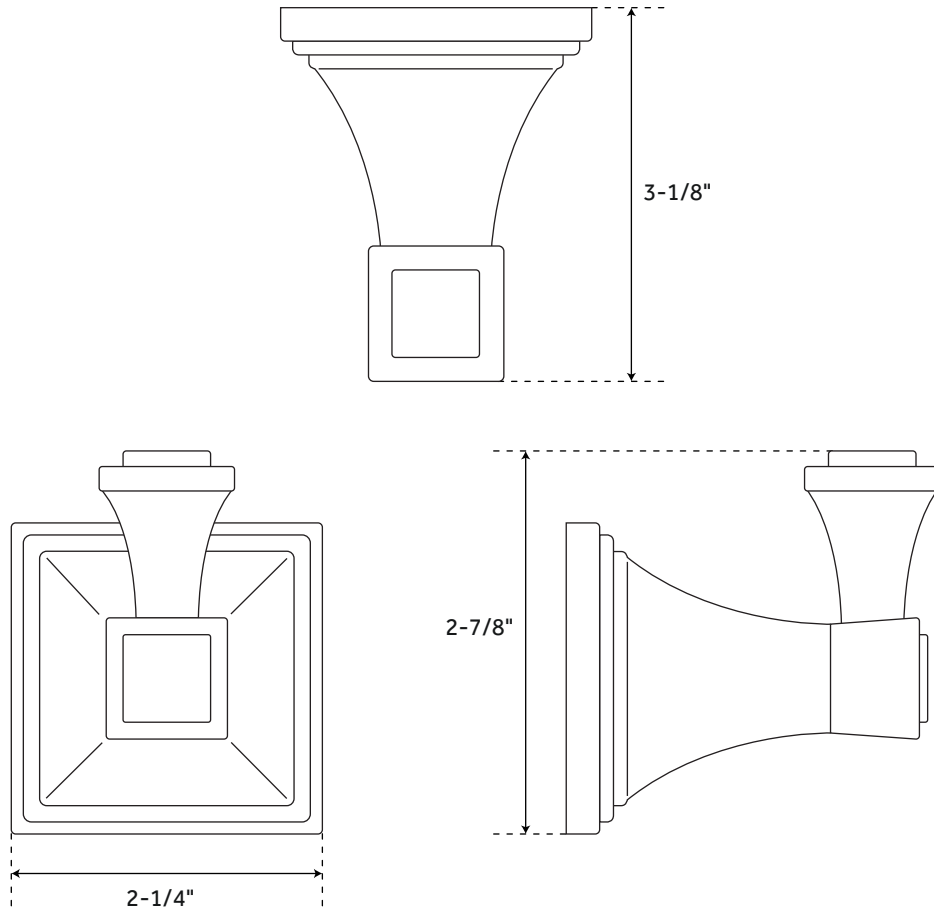

# PINECREST

ROBE HOOK

SKU: 946632

## FEATURES

- Length: 2-1/4"
- Height: 2-7/8"
- Depth: 3-1/8"
- Base Plate Length: 2-1/4"
- Base Plate Height: 2-1/4"
- Mounting Hardware Included: Yes
- Mounting Hardware Concealed: Yes
- Assembly Required: No