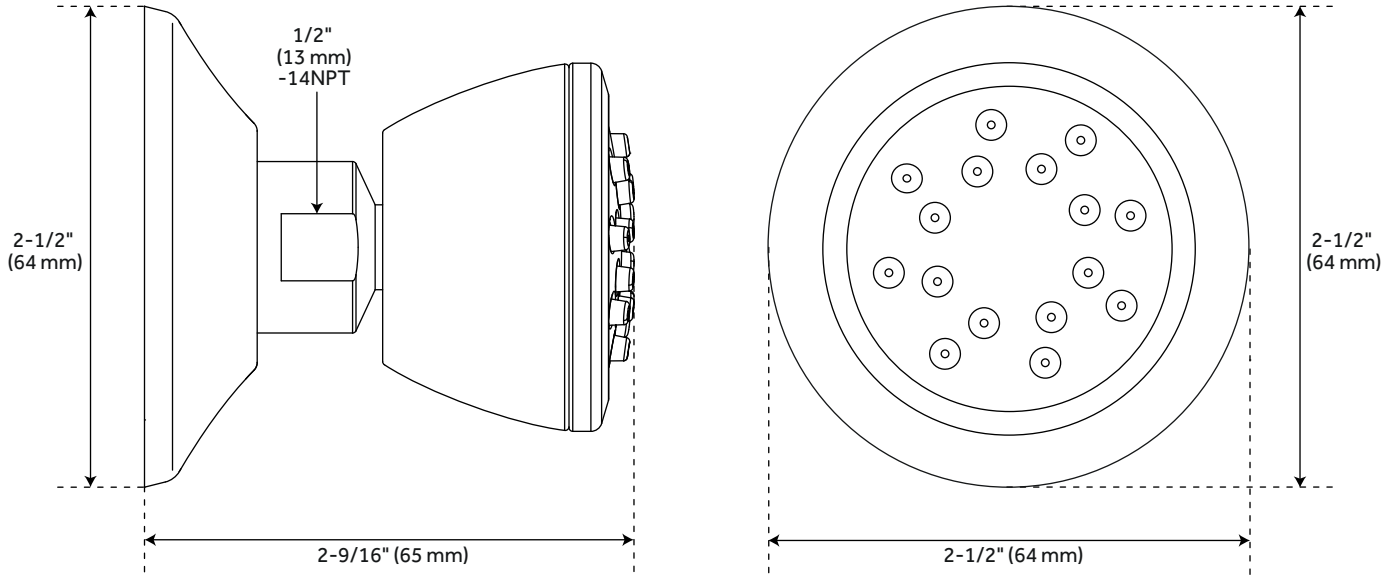

TRADITIONAL

ROUND SWIVEL BODY SPRAY

SKU: 948941

FEATURES

Material: Brass
Depth 2-9/16"
Assembly Required: No
Base Plate Height: 2-1/2"
Base Plate Width: 2-1/2"
Adjustment Angle: 15°
Female NPT Connection: 1/2"
Maximum Flow Rate: 2.0 gpm (7.6L/min)
max @ 80 psi