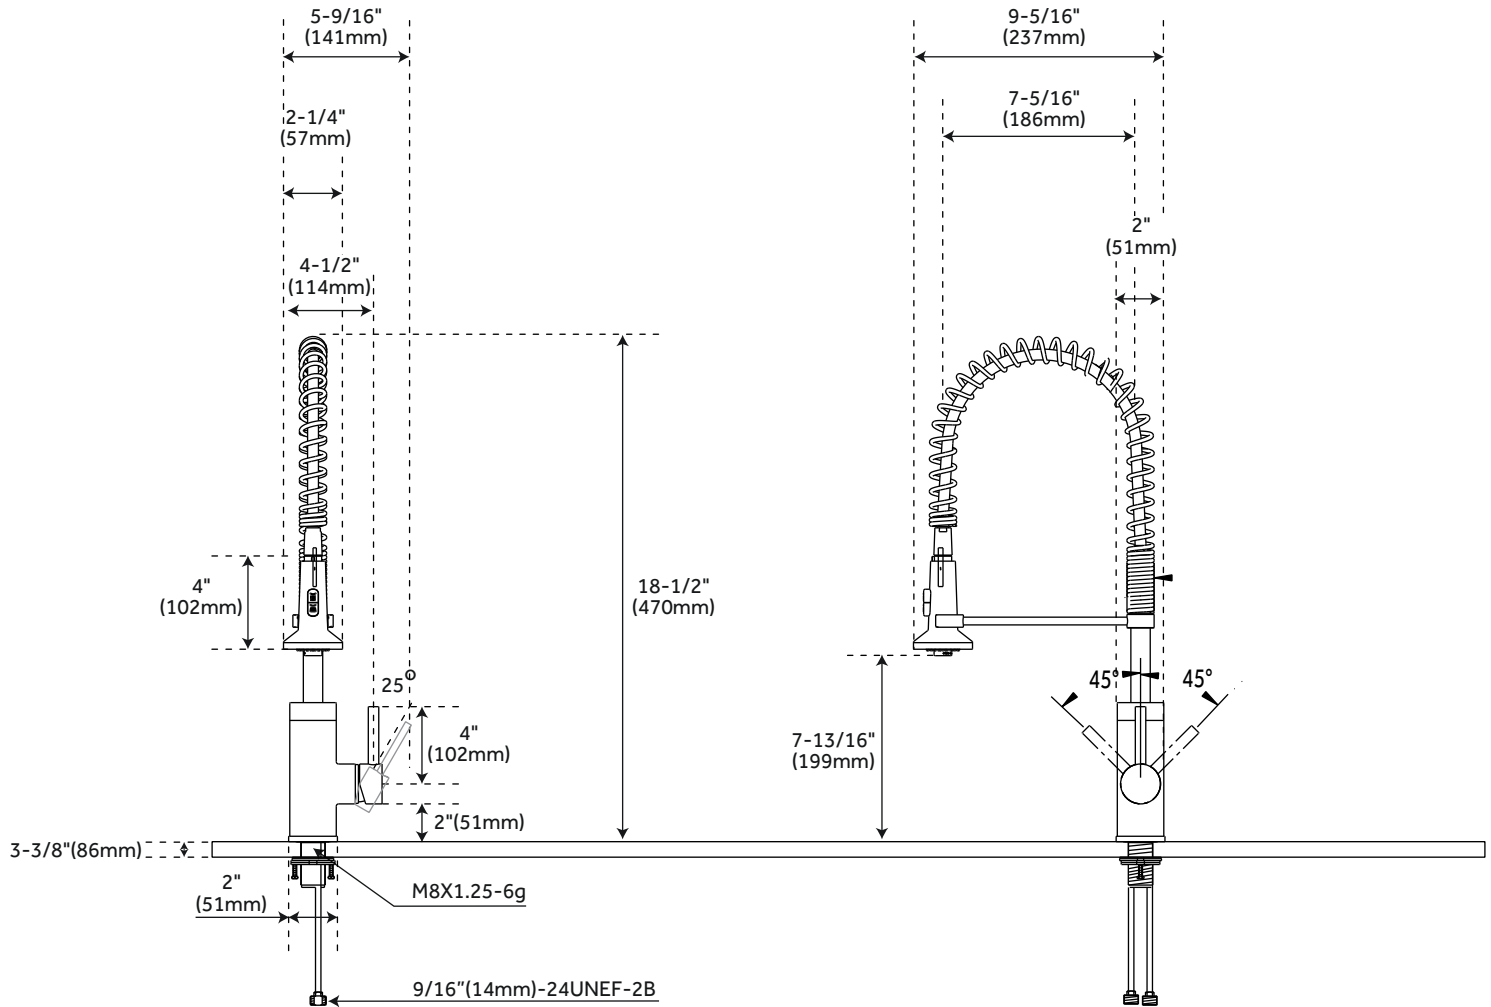

19" PRESIDO

KITCHEN FAUCET WITH PULL-DOWN SPRING SPOUT

SKU: 948775

FEATURES

Installation Type: Single-Hole
 Faucet Holes: 1
 Faucet Centers: Single-Hole
 Handle Type: Lever
 Faucet Material: Brass
 Length: 5-9/16"
 Width: 9-5/16"
 Height: 18-1/2"
 Height To Spout: 7-13/16"
 Spout Reach: 7-5/16"
 Swivel Spout: Yes
 Base Plate Diameter: 2"
 Handle Length: 2"
 Height to Bottom of Handle: 2"
 Ceramic Disc Cartridges: Yes
 Hot and Cold Indicators: No
 Maximum Flow Rate: 1.75 gpm
 (gallons per minute)
 IAPMO Certified: Yes

See website for warranty information

All dimensions and specifications are nominal and may vary. Use actual products for accuracy in critical situations.

REVISED 11/19/2019
 Code: SHXCPS101CP/SHXCPS101SS