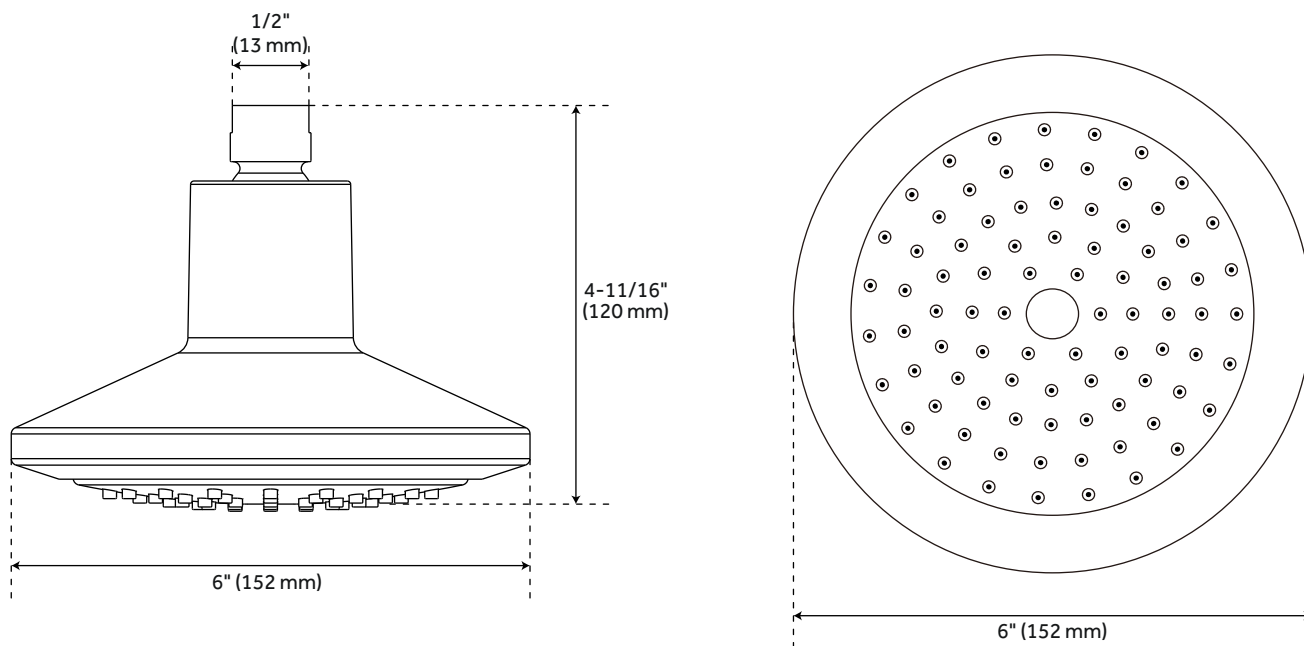

## SHOWER HEAD

SKU: 948693

### FEATURES

Shape: Round  
Material: ABS  
Features: Shower Head Only  
Diameter: 6"  
Height: 4-11/16"  
Shower Head Spray: Single Function  
(Full Spray)  
Shower Head Swivel: Yes  
Shower Head Flow Rate: 1.8 gpm  
(6.8L/min) max @ 80 psi  
Easy Clean Rubber Nozzles  
Brass Ball Joint  
IPS: 1/2"