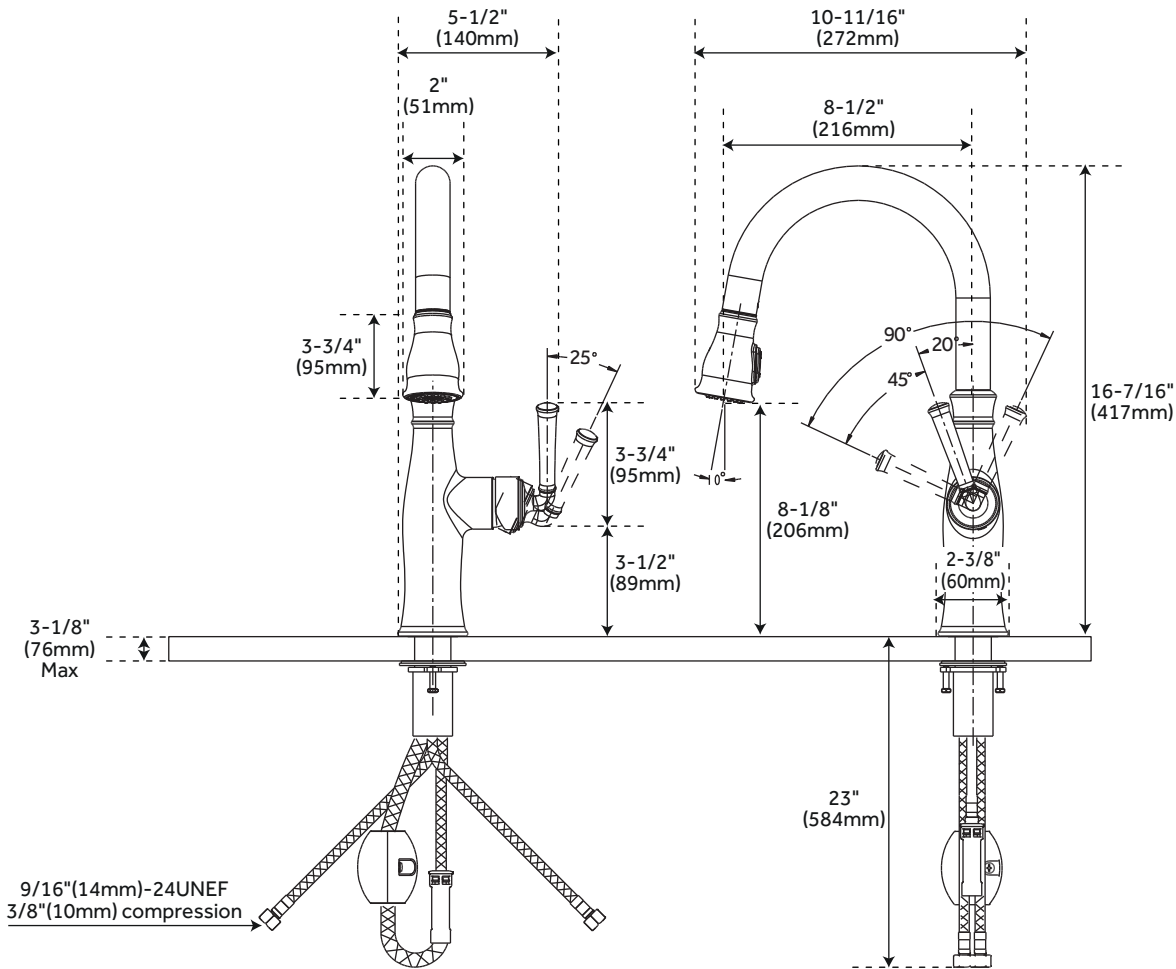

## SINGLE-HOLE PULL-DOWN KITCHEN FAUCET

SKU: 948537

### FEATURES

Installation Type: Single-Hole  
 Faucet Holes: 1  
 Handle Type: Lever  
 Features: Pull-Down  
 Faucet Material: Brass  
 Length: 5-1/2"  
 Width: 10-11/16"  
 Height: 16-7/16"  
 Height To Spout: 8-1/8"  
 Spout Reach: 8-1/2"  
 Swivel Spout: Yes  
 Base Plate Diameter: 2-3/8"  
 Handle Length: 3-3/4"  
 Height to Bottom of Handle: 3-1/2"  
 Ceramic Disc Cartridges: Yes  
 Hot and Cold Indicators: No  
 Maximum Flow Rate: 1.8 gpm  
 (gallons per minute)  
 IAPMO Certified: Yes