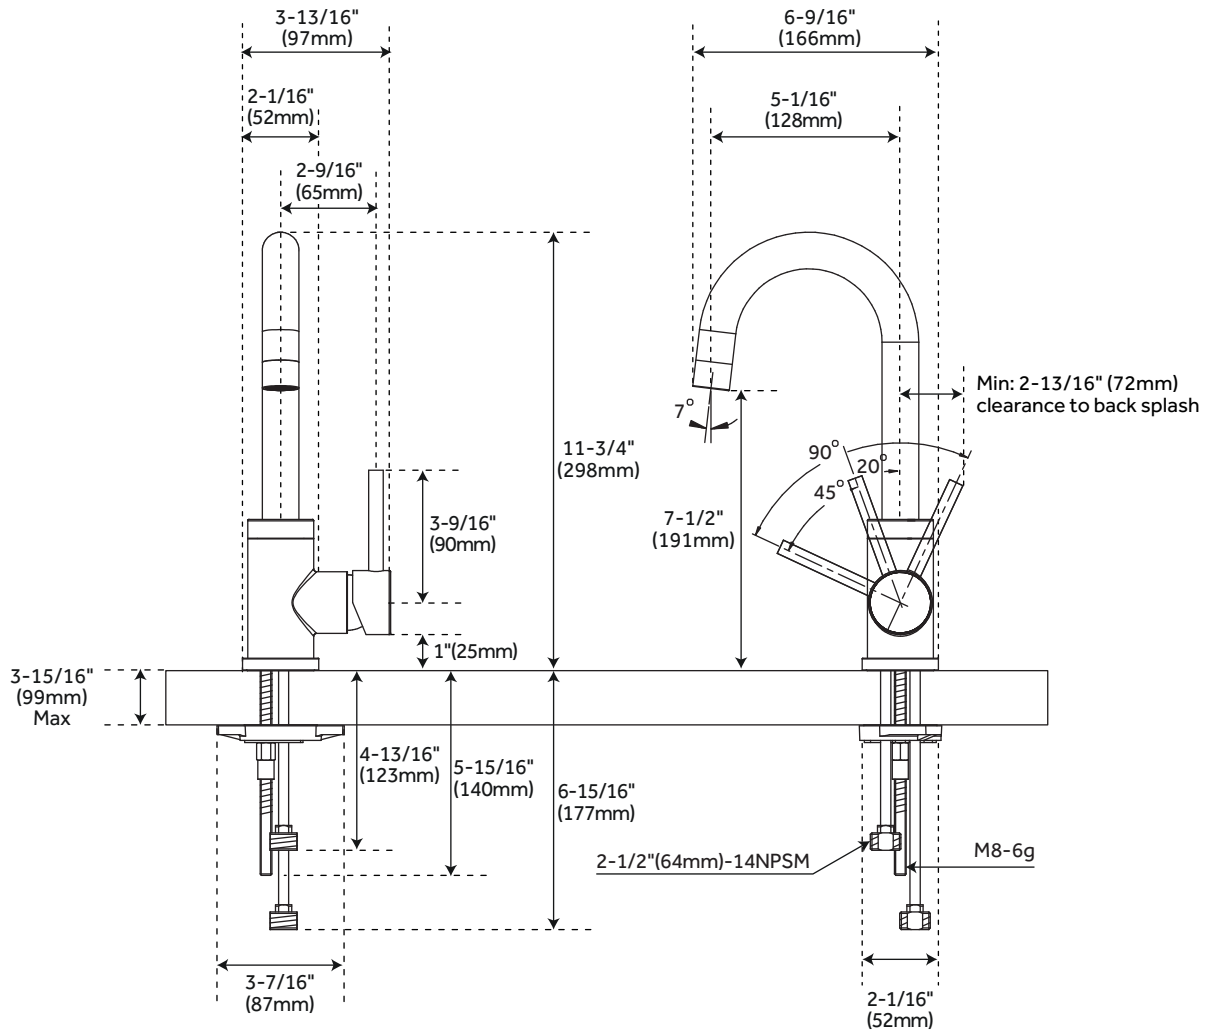

## SINGLE HOLE BAR FAUCET

SKU: 948525

### FEATURES

Installation Type: Single-Hole  
 Faucet Holes: 1  
 Max. Countertop Thickness: 3-15/16"  
 Handle Type: Lever  
 Faucet Material: Brass  
 Length: 3-13/16"  
 Width: 6-9/16"  
 Height: 11-3/4"  
 Height To Spout: 7-1/2"  
 Spout Reach: 5-1/16"  
 Swivel Spout: Yes  
 Base Plate Diameter: 2-1/16"  
 Handle Length: 3-9/16"  
 Height to Bottom of Handle: 1"  
 Ceramic Disc Cartridges: Yes  
 Maximum Flow Rate: 1.8 gpm  
 (gallons per minute)  
 IAPMO Certified: Yes