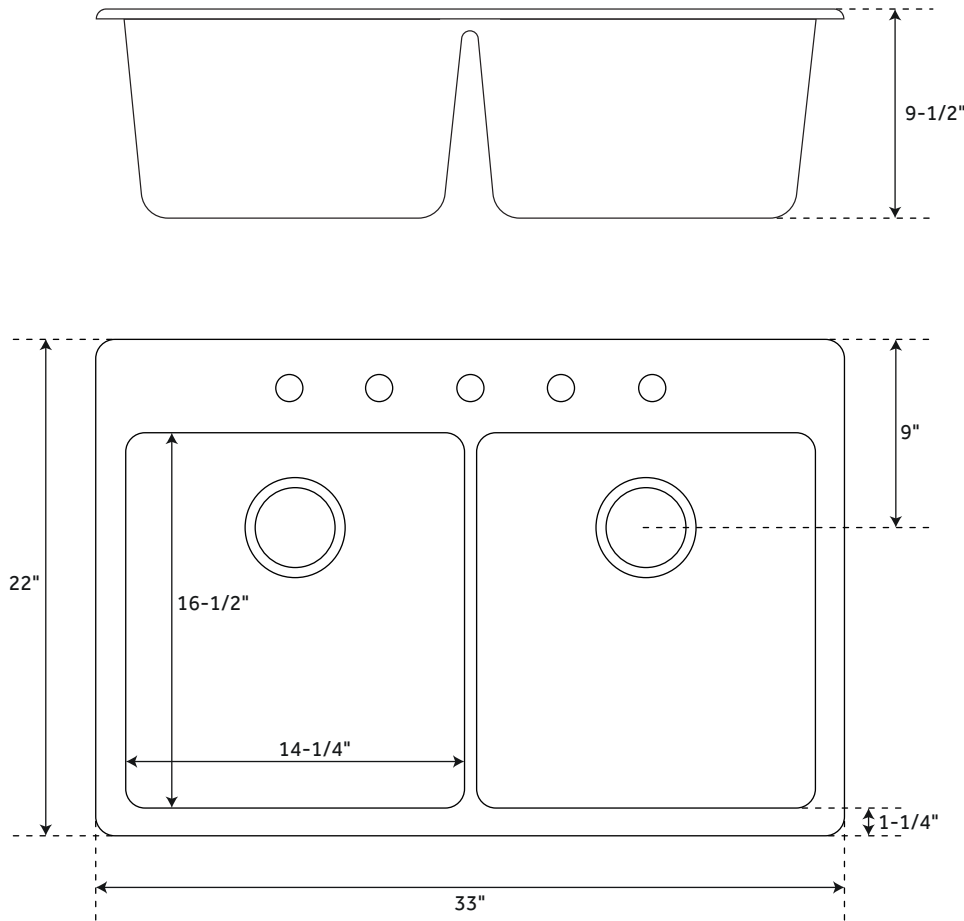

# 33" TOTTEN

### FEATURES

Material: Granite Composite  
Basin Split: 50/50  
Shape: Rectangle  
Sink Installation: Undermount, Drop-In  
Faucet Centers: No Faucet Hole  
Number of Basins: 2  
Length: 33"  
Width: 22"  
Height: 9-1/2"  
Basin Length: 14-1/4"  
Basin Width: 16-1/2"  
Water Depth to Rim: 9-1/2"  
Faucet Included: No  
Faucet Holes: No Faucet Hole  
Drain Included: Optional  
Drain Size: 3-1/2"  
Mounting Hardware Included: Yes