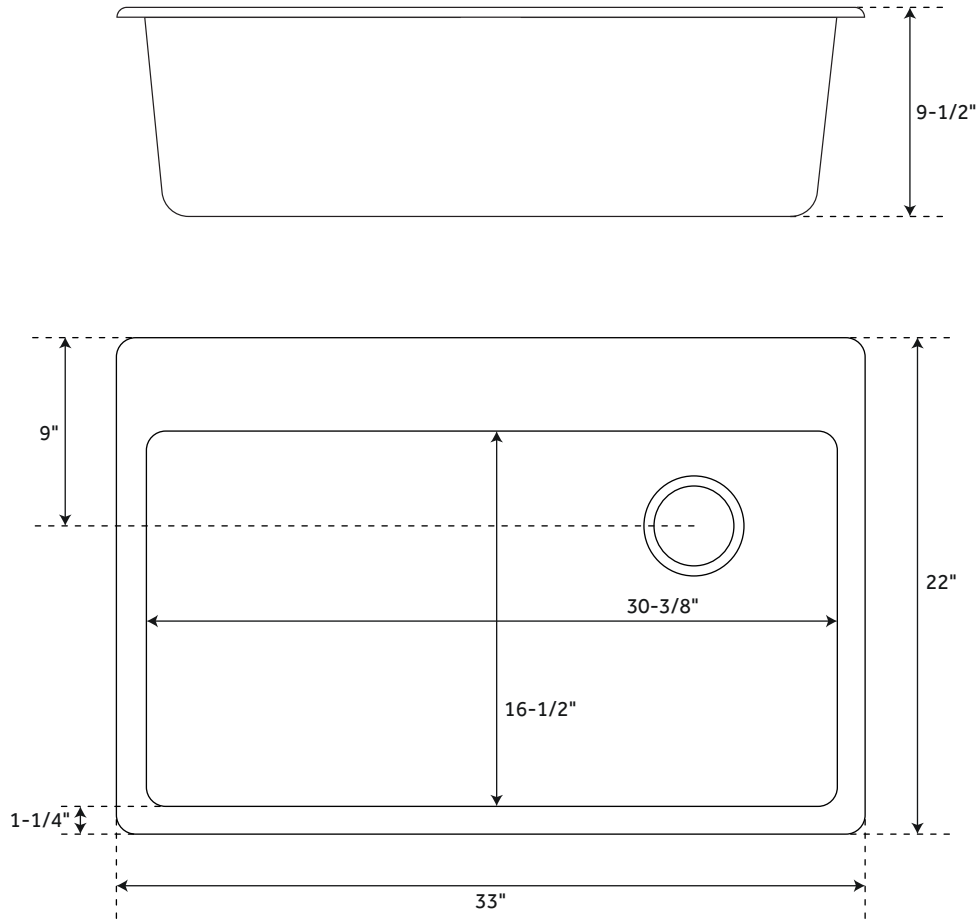

33" TOTTEN

GRANITE COMPOSITE KITCHEN SINK

SKU: 948462, 948464, 948466, 948461, 948463, 948465

FEATURES

Material: Granite Composite
Basin Split: Single
Shape: Rectangle
Sink Installation: Undermount, Drop-In
Faucet Centers: No Faucet Hole
Number of Basins: 1
Length: 33"
Width: 22"
Height: 9-1/2"
Basin Length: 30-3/8"
Basin Width: 16-1/2"
Water Depth to Rim: 9-1/2"
Faucet Included: No
Faucet Holes: No Faucet Hole
Drain Included: Optional
Drain Size: 3-1/2"
Mounting Hardware Included: Yes