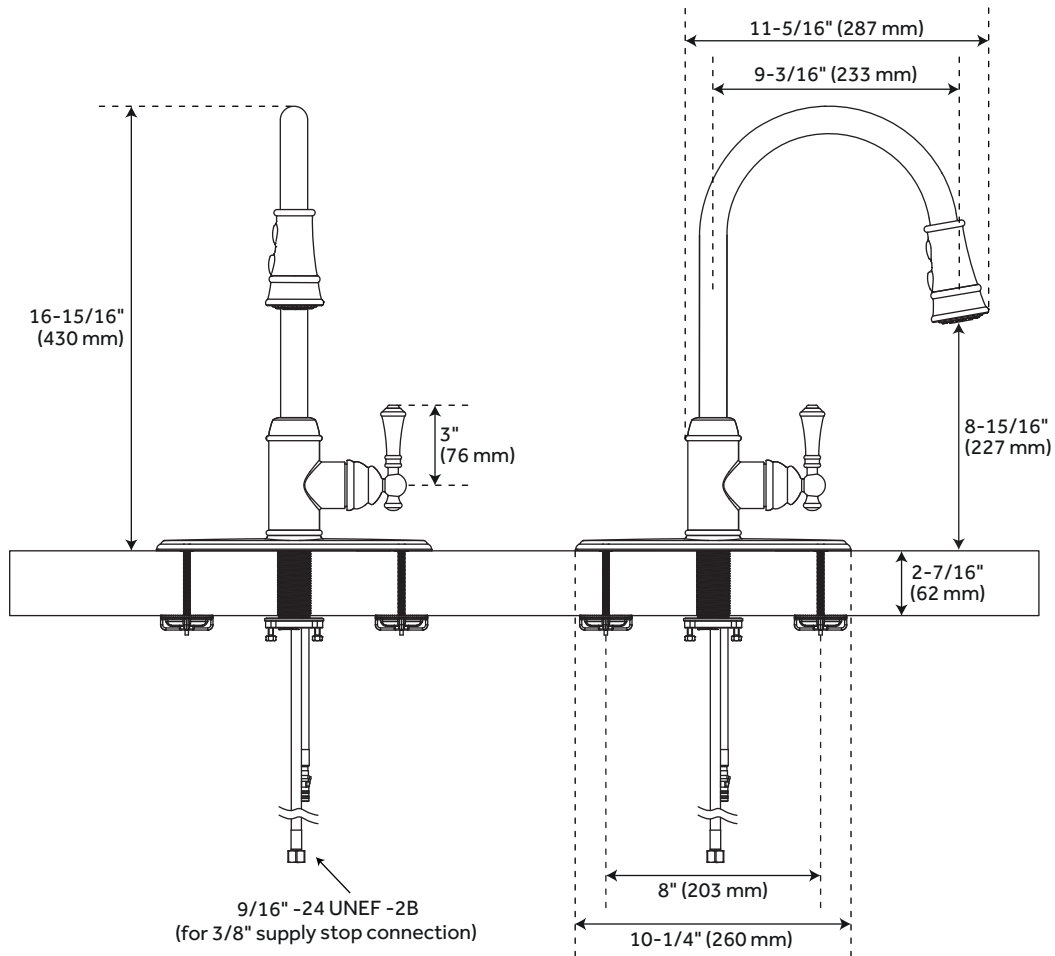

AMBERLEY

SINGLE HANDLE PULL-DOWN KITCHEN FAUCET

SKU: 948399

FEATURES

Installation Type: Single-Hole
Faucet Holes: 1
Faucet Centers: Single-Hole
Handle Type: Lever
Features: Pull-Down
Design: Traditional
Faucet Material: Brass
Length: 10-1/4"
Width: 11-5/16"
Height: 16-15/16"
Height To Spout: 8-15/16"
Spout Reach: 9-3/16"
Swivel Spout: Yes
Base Plate Length: 10-1/4"
Base Plate Width: 2-3/4"
Handle Length: 3"
Ceramic Disc Cartridges: Yes

See website for warranty information

REVISED 11/13/2019

Code: SHXCAM101CP/SHXCAM101SS
SHXCAM101ORB/SHXCAM101PN

All dimensions and specifications are nominal and may vary. Use actual products for accuracy in critical situations.