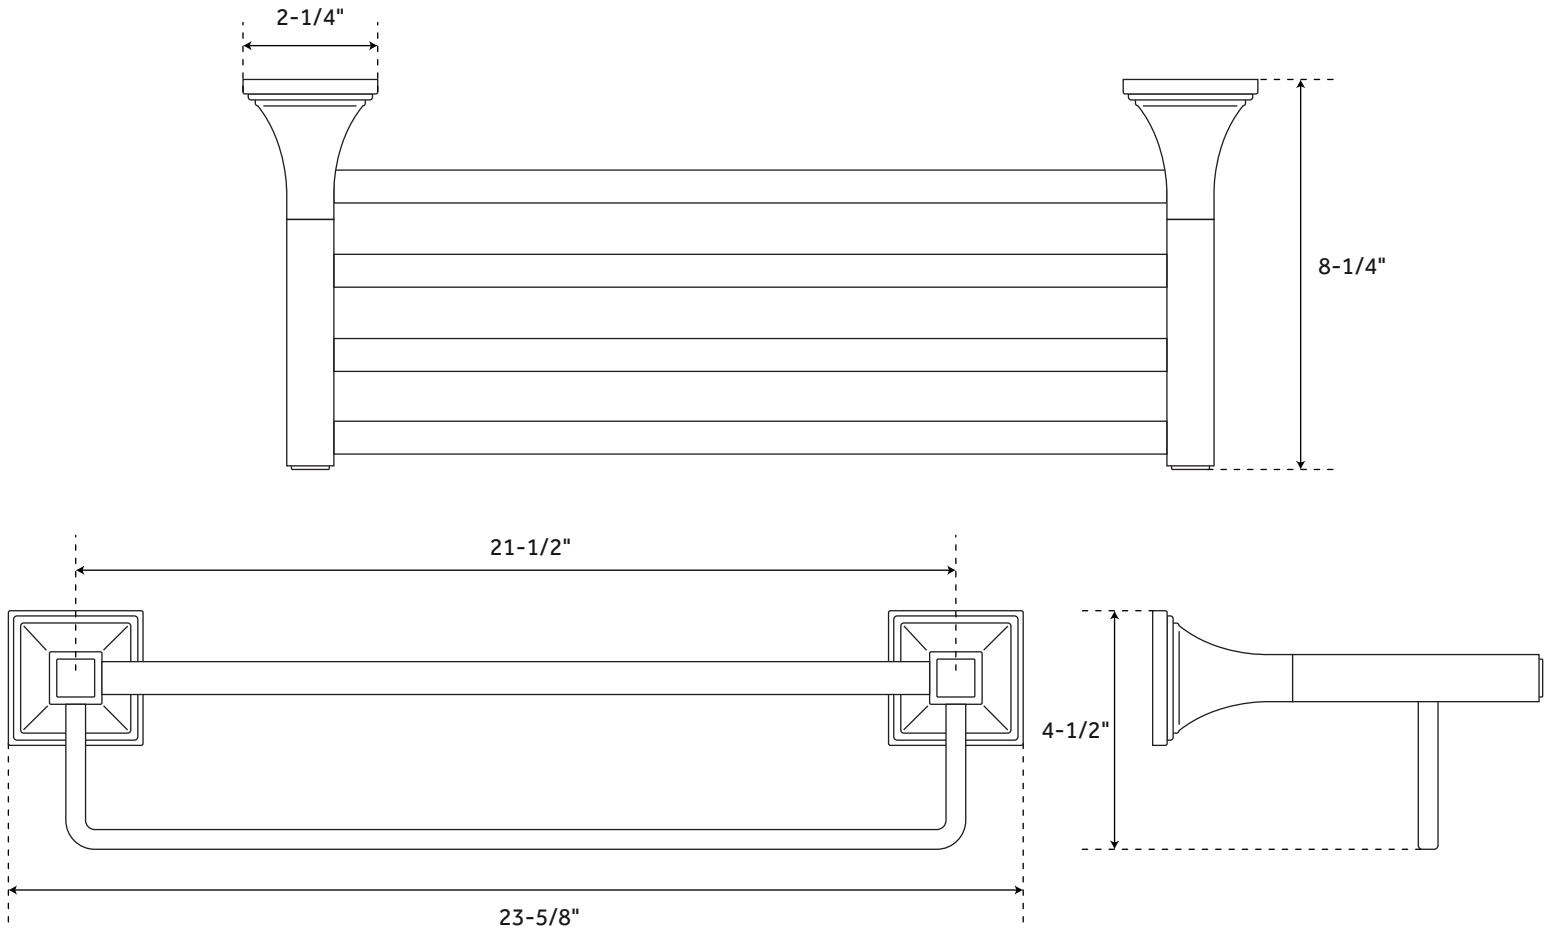

PINECREST

TOWEL RACK

SKU: 946633

FEATURES

- Length: 23-5/8"
- Height: 4-1/2"
- Depth: 8-1/4"
- Base Plate Length: 2-1/4"
- Base Plate Height: 2-1/4"
- Mounting Hardware Included: Yes
- Mounting Hardware Concealed: Yes
- Assembly Required: No
- Centers: 21-1/2"

SIGNATURE HARDWARE LIFETIME WARRANTY

See website for warranty information

All measurements are approximate. Measurements may vary +/- 1/2".

REVISED 07/10/2019
CODE: SHPCRKCP, SHPCRKPN