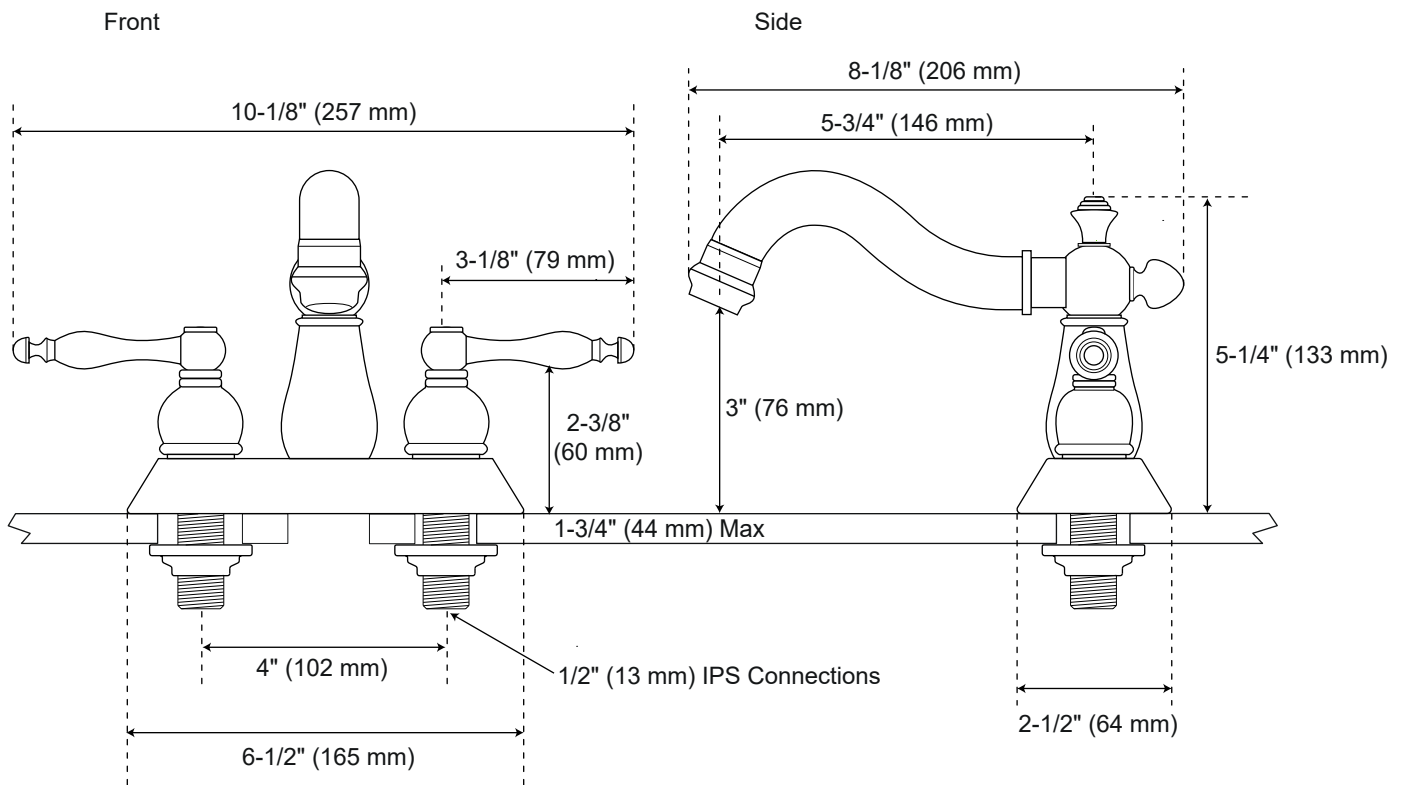

Velouria

Centerset Bathroom Sink Faucet

All product dimensions are nominal.