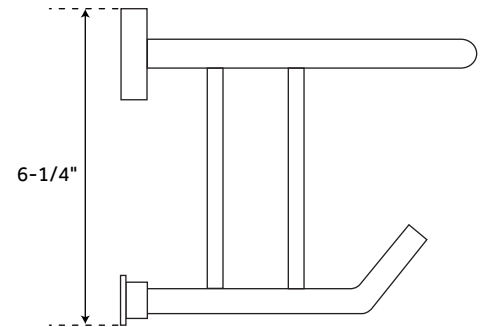

CEELEY

TOWEL RACK

SKU: 916743

FEATURES

Installation Type: Wall Mount
Design: Transitional
Material: Brass/Zinc
Length: 24-1/8"
Width: 8-7/8"
Height: 6-1/4"
Mounting Hardware Included: Yes
Assembly Required: No
Number of Rails: 1

SIGNATURE HARDWARE LIFETIME WARRANTY

See website for warranty information

All measurements are approximate. Measurements may vary +/- 1/2".

REVISED 01/15/2019