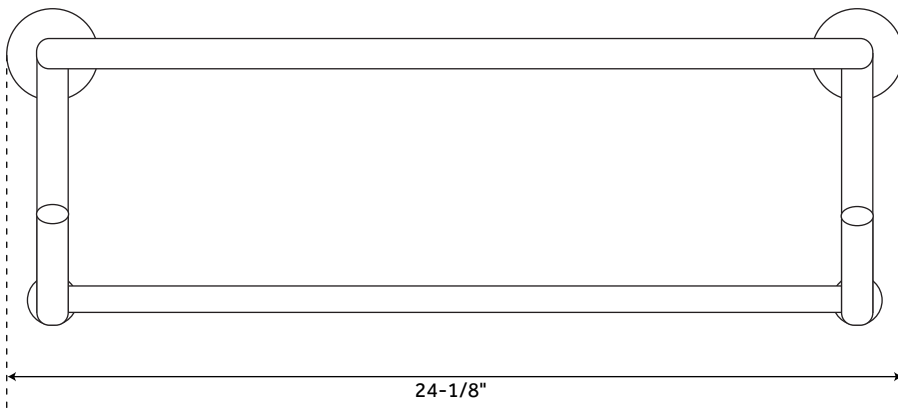

CEELEY

TOWEL RACK

SKU: 916743

FEATURES

Installation Type: Wall Mount
Design: Transitional
Material: Brass/Zinc
Length: 24-1/8"
Width: 8-7/8"
Height: 6-1/4"
Mounting Hardware Included: Yes
Assembly Required: No
Number of Rails: 1