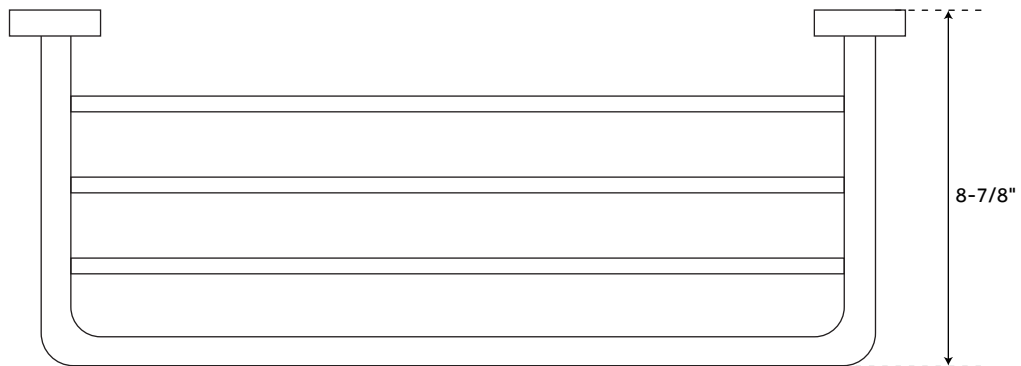

CEELEY

TOWEL RACK

SKU: 916743

FEATURES

Installation Type: Wall Mount
Design: Transitional
Material: Brass/Zinc
Length: 24-1/8"
Width: 8-7/8"
Height: 6-1/4"
Mounting Hardware Included: Yes
Assembly Required: No
Number of Rails: 1

SIGNATURE HARDWARE LIFETIME WARRANTY

See website for warranty information

All measurements are approximate. Measurements may vary +/- 1/2".

REVISED 01/15/2019