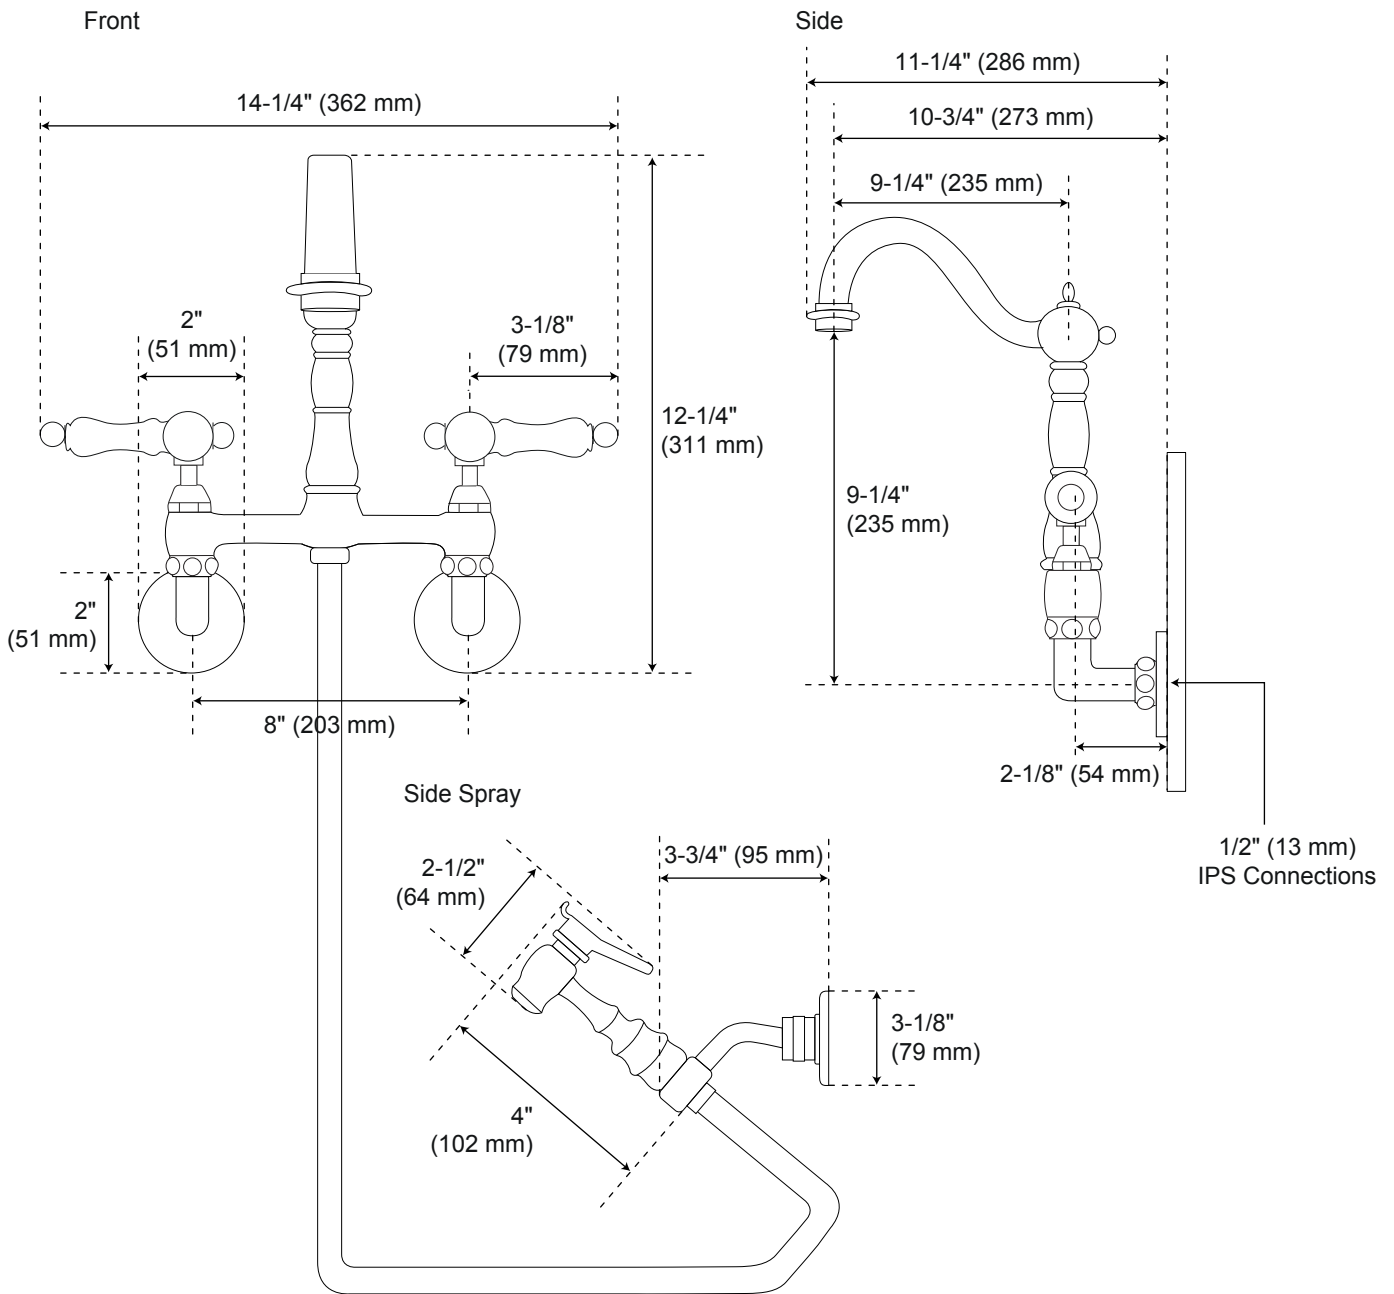

Felicity

Wall-Mount Kitchen Faucet with Side Spray

All product dimensions are nominal.