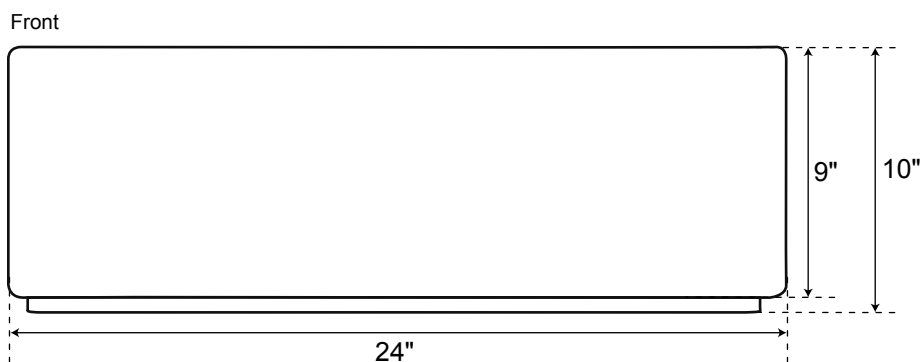

SPECIFICATIONS

Overall Dimensions	24" L x 20" W (front to back) x 10" H
Bowl Measures	22" L x 16-1/2" W (front to back)
Water Depth	10"
Drain Holes	3-1/2" diameter
Rim	1" on sides; 2-1/2" at apron front

24" Hazelton

Stainless Steel Apron Sink

All measurements are approximate.

SPECIFICATIONS

Overall Dimensions	27" L x 20" W (front to back) x 10" H
Bowl Measures	24" L x 16" W (front to back)
Water Depth	10"
Drain Holes	3-1/2" diameter
Rim	1-1/2" on sides; 2-1/2" at apron front

27" Hazelton

Stainless Steel Apron Sink

All measurements are approximate.

SPECIFICATIONS

Overall Dimensions	30-1/2" L x 20" W (front to back) x 10" H
Bowl Measures	27-1/2" L x 17-3/4" W (front to back)
Water Depth	8-3/4"
Drain Holes	3-1/2" diameter
Rim	1-1/2" on sides; 2-1/2" at apron front

All measurements are approximate.

30" Hazelton

Stainless Steel Apron Sink

SPECIFICATIONS

Overall Dimensions	33" L x 20" W (front to back) x 10" H
Bowl Measures	30" L x 16" W (front to back)
Water Depth	10"
Drain Holes	3-1/2" diameter
Rim	1-1/2" on sides; 2-1/2" at apron front