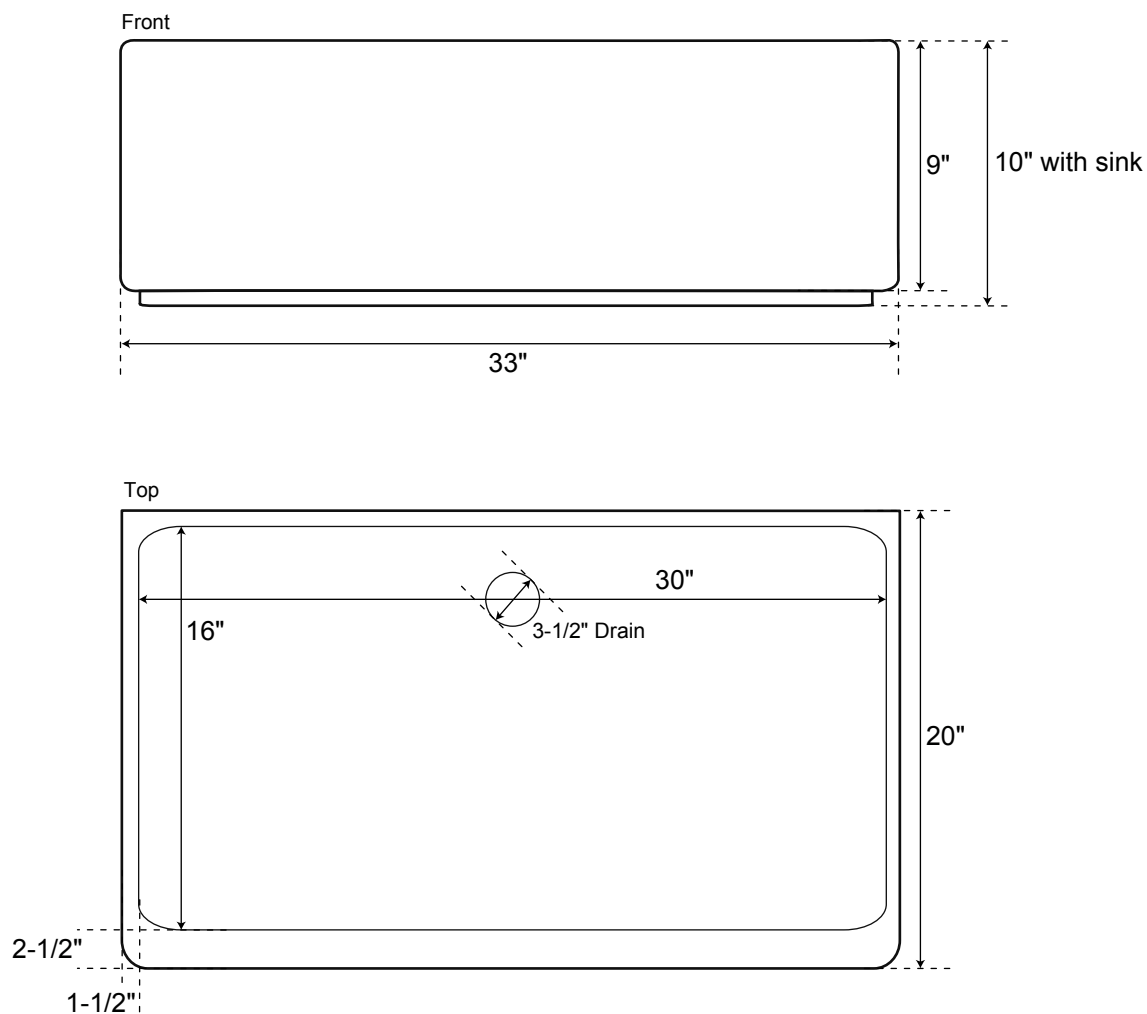

SPECIFICATIONS

Overall Dimensions	24" L x 20" W (front to back) x 10" H
Bowl Measures	22" L x 16-1/2" W (front to back)
Water Depth	10"
Drain Holes	3-1/2" diameter
Rim	1" on sides; 2-1/2" at apron front

27" Hazelton

Stainless Steel Apron Sink

All measurements are approximate.

SPECIFICATIONS

Overall Dimensions	30-1/2" L x 20" W (front to back) x 10" H
Bowl Measures	27-1/2" L x 17-3/4" W (front to back)
Water Depth	8-3/4"
Drain Holes	3-1/2" diameter
Rim	1-1/2" on sides; 2-1/2" at apron front

All measurements are approximate.

30" Hazelton

Stainless Steel Apron Sink

SPECIFICATIONS

Overall Dimensions	33" L x 20" W (front to back) x 10" H
Bowl Measures	30" L x 16" W (front to back)
Water Depth	10"
Drain Holes	3-1/2" diameter
Rim	1-1/2" on sides; 2-1/2" at apron front

33" Hazelton

Stainless Steel Apron Sink

All measurements are approximate.

SPECIFICATIONS

Overall Dimensions	36" L x 20" W (front to back) x 10" H
Bowl Measures	33" L x 16" W (front to back)
Water Depth	8-3/4"
Drain Holes	3-1/2" diameter
Rim	1-1/2" on sides; 2-1/2" at apron front