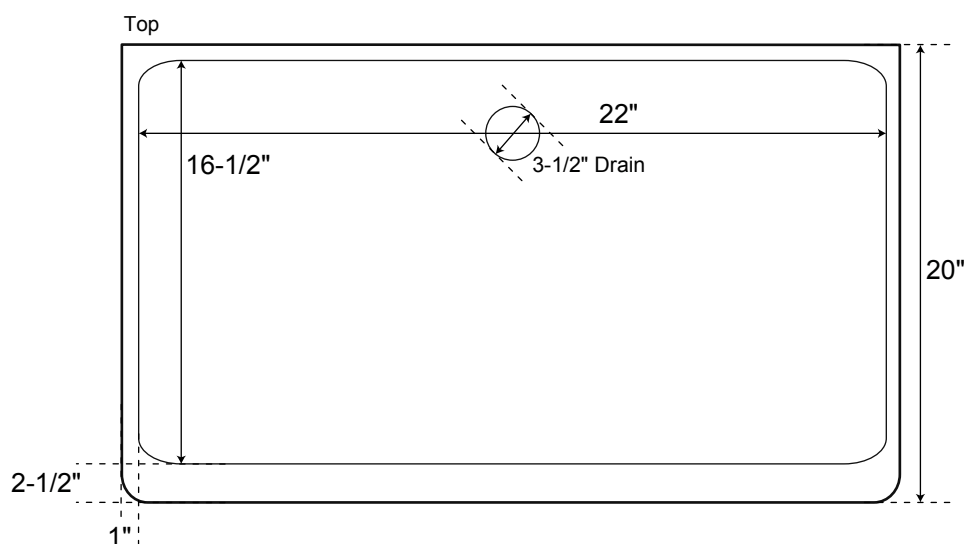

SPECIFICATIONS

Overall Dimensions	24" L x 20" W (front to back) x 10" H
Bowl Measures	22" L x 16-1/2" W (front to back)
Water Depth	10"
Drain Holes	3-1/2" diameter
Rim	1" on sides; 2-1/2" at apron front

24" Hazelton

Stainless Steel Apron Sink

All measurements are approximate.

SPECIFICATIONS

Overall Dimensions	27" L x 20" W (front to back) x 10" H
Bowl Measures	24" L x 16" W (front to back)
Water Depth	10"
Drain Holes	3-1/2" diameter
Rim	1-1/2" on sides; 2-1/2" at apron front

27" Hazelton

Stainless Steel Apron Sink

All measurements are approximate.

SPECIFICATIONS

Overall Dimensions	30-1/2" L x 20" W (front to back) x 10" H
Bowl Measures	27-1/2" L x 17-3/4" W (front to back)
Water Depth	8-3/4"
Drain Holes	3-1/2" diameter
Rim	1-1/2" on sides; 2-1/2" at apron front

All measurements are approximate.

30" Hazelton

Stainless Steel Apron Sink

SPECIFICATIONS

Overall Dimensions	33" L x 20" W (front to back) x 10" H
Bowl Measures	30" L x 16" W (front to back)
Water Depth	10"
Drain Holes	3-1/2" diameter
Rim	1-1/2" on sides; 2-1/2" at apron front