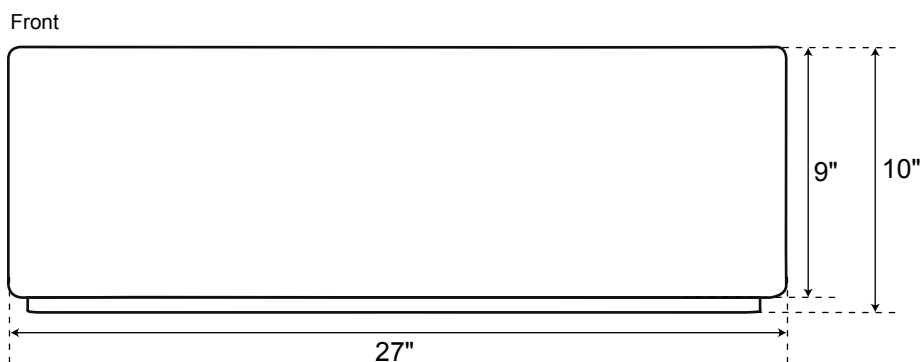

SPECIFICATIONS

Overall Dimensions	24" L x 20" W (front to back) x 10" H
Bowl Measures	22" L x 16-1/2" W (front to back)
Water Depth	10"
Drain Holes	3-1/2" diameter
Rim	1" on sides; 2-1/2" at apron front

24" Hazelton

Stainless Steel Apron Sink

All measurements are approximate.

SPECIFICATIONS

Overall Dimensions	27" L x 20" W (front to back) x 10" H
Bowl Measures	24" L x 16" W (front to back)
Water Depth	10"
Drain Holes	3-1/2" diameter
Rim	1-1/2" on sides; 2-1/2" at apron front

27" Hazelton

Stainless Steel Apron Sink

All measurements are approximate.

SPECIFICATIONS

Overall Dimensions	30-1/2" L x 20" W (front to back) x 10" H
Bowl Measures	27-1/2" L x 17-3/4" W (front to back)
Water Depth	8-3/4"
Drain Holes	3-1/2" diameter
Rim	1-1/2" on sides; 2-1/2" at apron front

All measurements are approximate.

30" Hazelton

Stainless Steel Apron Sink

SPECIFICATIONS

Overall Dimensions	33" L x 20" W (front to back) x 10" H
Bowl Measures	30" L x 16" W (front to back)
Water Depth	10"
Drain Holes	3-1/2" diameter
Rim	1-1/2" on sides; 2-1/2" at apron front