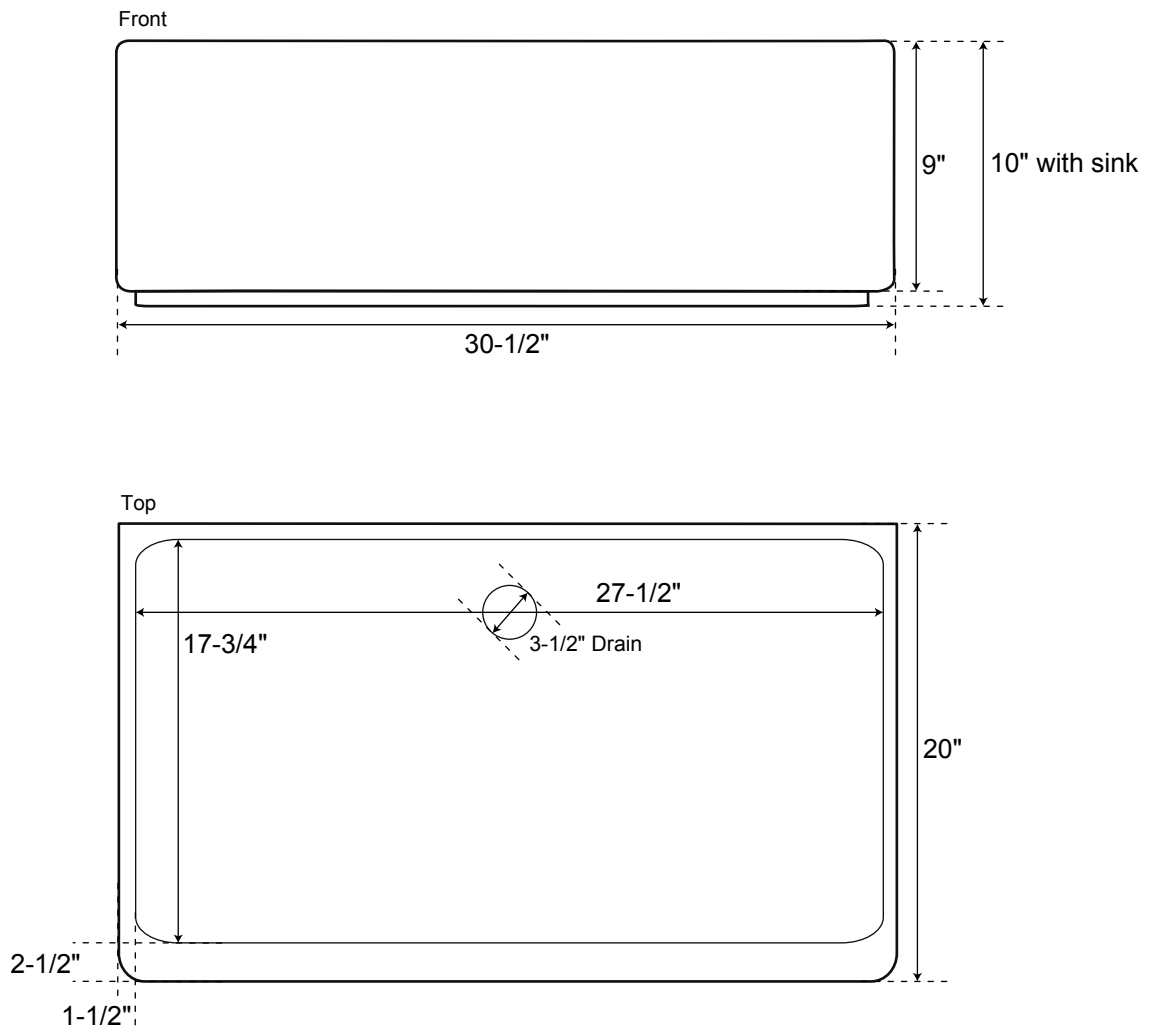

24" Hazelton

Stainless Steel Apron Sink

All measurements are approximate.

SPECIFICATIONS

Overall Dimensions	27" L x 20" W (front to back) x 10" H
Bowl Measures	24" L x 16" W (front to back)
Water Depth	10"
Drain Holes	3-1/2" diameter
Rim	1-1/2" on sides; 2-1/2" at apron front

27" Hazelton

Stainless Steel Apron Sink

All measurements are approximate.

SPECIFICATIONS

Overall Dimensions	30-1/2" L x 20" W (front to back) x 10" H
Bowl Measures	27-1/2" L x 17-3/4" W (front to back)
Water Depth	8-3/4"
Drain Holes	3-1/2" diameter
Rim	1-1/2" on sides; 2-1/2" at apron front

All measurements are approximate.

30" Hazelton

Stainless Steel Apron Sink

SPECIFICATIONS

Overall Dimensions	33" L x 20" W (front to back) x 10" H
Bowl Measures	30" L x 16" W (front to back)
Water Depth	10"
Drain Holes	3-1/2" diameter
Rim	1-1/2" on sides; 2-1/2" at apron front

33" Hazelton

Stainless Steel Apron Sink

All measurements are approximate.

SPECIFICATIONS

Overall Dimensions	36" L x 20" W (front to back) x 10" H
Bowl Measures	33" L x 16" W (front to back)
Water Depth	8-3/4"
Drain Holes	3-1/2" diameter
Rim	1-1/2" on sides; 2-1/2" at apron front