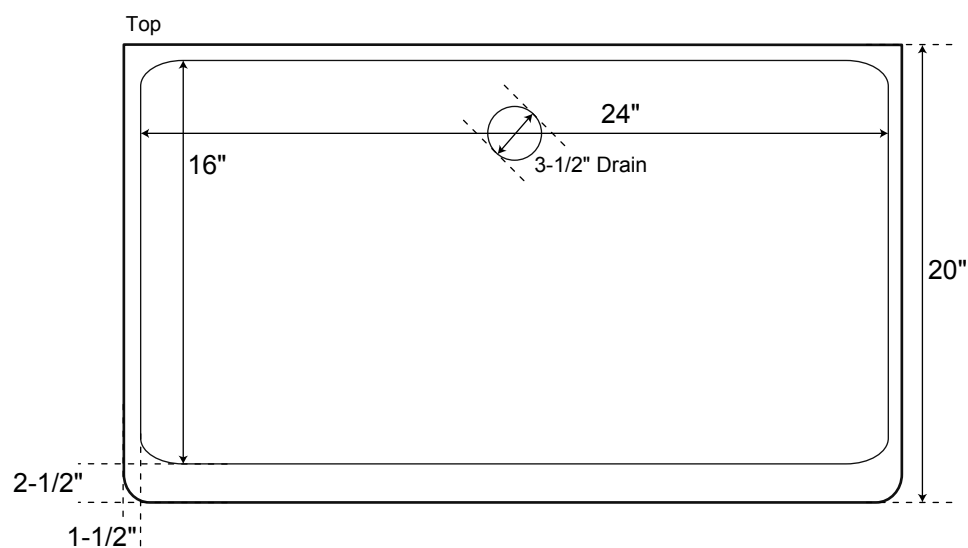

SPECIFICATIONS

Overall Dimensions	24" L x 20" W (front to back) x 10" H
Bowl Measures	22" L x 16-1/2" W (front to back)
Water Depth	10"
Drain Holes	3-1/2" diameter
Rim	1" on sides; 2-1/2" at apron front

24" Hazelton

Stainless Steel Apron Sink

All measurements are approximate.

SPECIFICATIONS

Overall Dimensions	27" L x 20" W (front to back) x 10" H
Bowl Measures	24" L x 16" W (front to back)
Water Depth	10"
Drain Holes	3-1/2" diameter
Rim	1-1/2" on sides; 2-1/2" at apron front

27" Hazelton

Stainless Steel Apron Sink

All measurements are approximate.

SPECIFICATIONS

Overall Dimensions	30-1/2" L x 20" W (front to back) x 10" H
Bowl Measures	27-1/2" L x 17-3/4" W (front to back)
Water Depth	8-3/4"
Drain Holes	3-1/2" diameter
Rim	1-1/2" on sides; 2-1/2" at apron front

All measurements are approximate.

30" Hazelton

Stainless Steel Apron Sink

SPECIFICATIONS

Overall Dimensions	33" L x 20" W (front to back) x 10" H
Bowl Measures	30" L x 16" W (front to back)
Water Depth	10"
Drain Holes	3-1/2" diameter
Rim	1-1/2" on sides; 2-1/2" at apron front