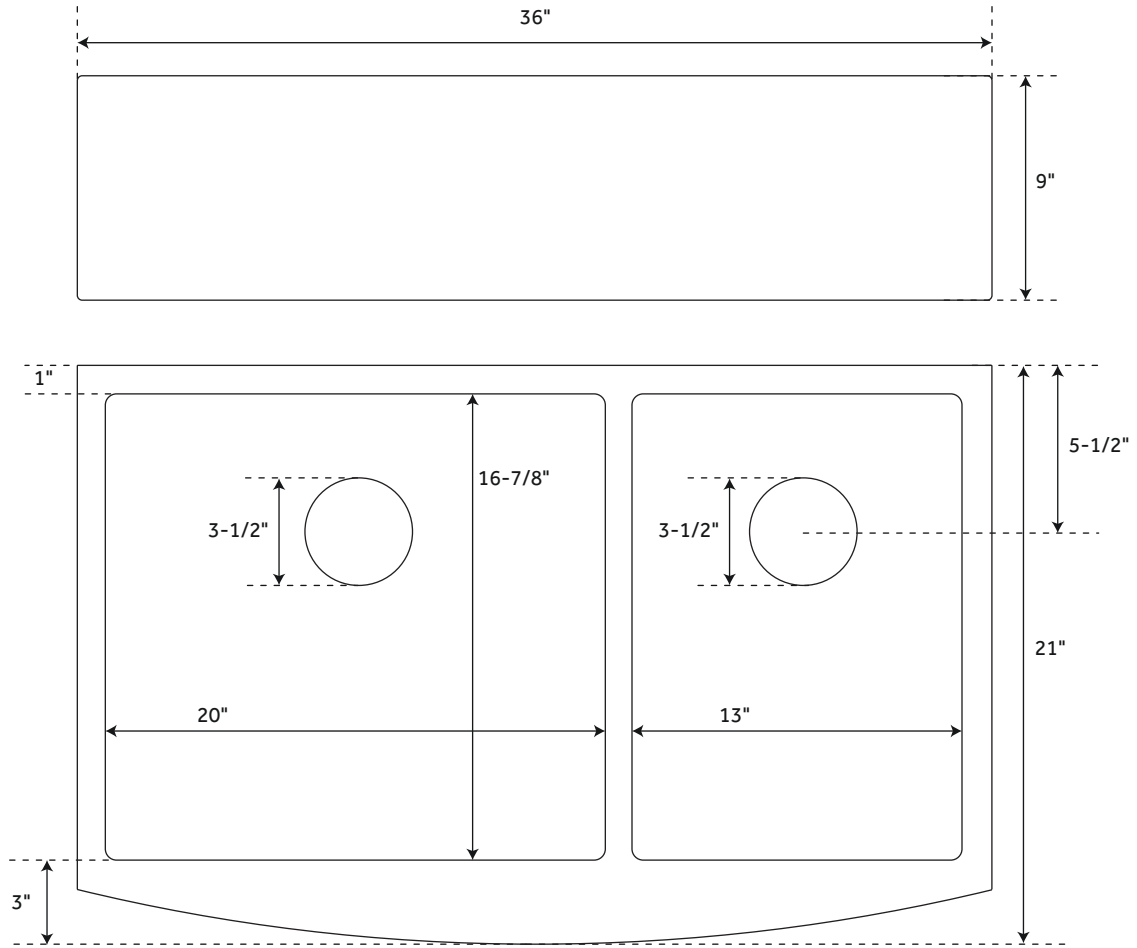

36" ATLAS

60/40 OFFSET DOUBLE-BOWL STAINLESS STEEL FARMHOUSE SINK - BRONZE

SKU: 944668

FEATURES

Material: Stainless Steel
Basin Split: 60/40
Apron Design: Smooth
Faucet Centers: No Faucet Hole
Number of Basins: 2
Length: 36"
Width: 21"
Height: 9"
Large Bowl Length: 20"
Large Bowl Width: 16-7/8"
Small Bowl Length: 13"
Small Bowl Width: 16-7/8"
Water Depth to Rim: 8-5/8"
Apron Front Rim Thickness: 3"
Side and Back Rim Thickness: 1"
Metal Gauge/Thickness: 16 Gauge
Faucet Included: No
Drain Included: Optional
Drain Size: 3-1/2"

SIGNATURE HARDWARE LIFETIME WARRANTY

See website for warranty information

All measurements are approximate. Measurements may vary +/- 1/2".

REVISED 12/17/2018