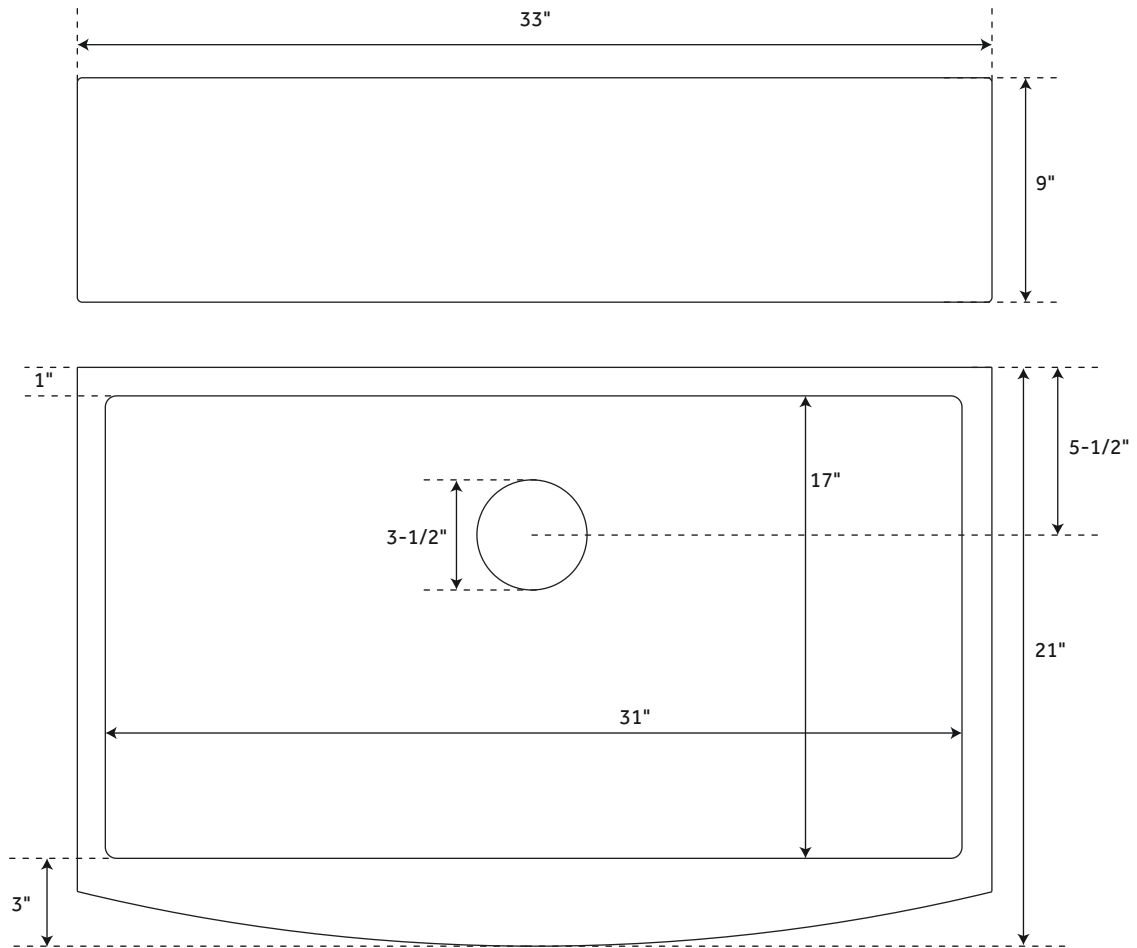

33" ATLAS

STAINLESS STEEL FARMHOUSE SINK - CURVED APRON - BRONZE

SKU: 944652

FEATURES

Material: Stainless Steel
Basin Split: Single
Apron Design: Smooth
Faucet Centers: No Faucet Hole
Number of Basins: 1
Length: 33"
Width: 21"
Height: 9"
Basin Length: 31"
Basin Width: 17"
Water Depth to Rim: 8-5/8"
Apron Front Rim Thickness: 3"
Side and Back Rim Thickness: 1"
Metal Gauge/Thickness: 16 Gauge
Faucet Included: No
Drain Included: Optional
Drain Size: 3-1/2"
Sink Installation: Farmhouse

SIGNATURE HARDWARE LIFETIME WARRANTY

See website for warranty information

All measurements are approximate. Measurements may vary +/- 1/2".

REVISED 12/13/2018