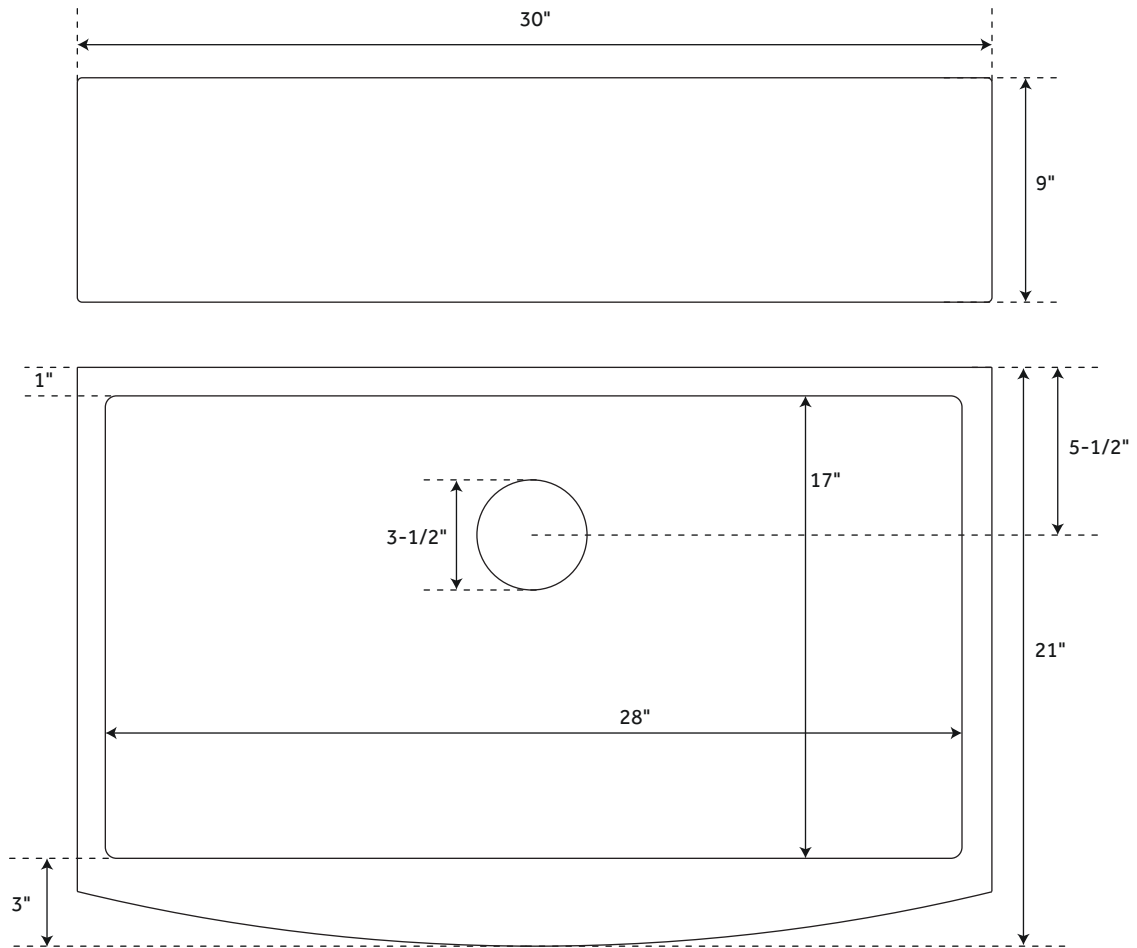

30" ATLAS

STAINLESS STEEL FARMHOUSE SINK - CURVED APRON - BRONZE

SKU: 944648

FEATURES

Material: Stainless Steel
Basin Split: Single
Apron Design: Smooth
Faucet Centers: No Faucet Hole
Number of Basins: 1
Length: 30"
Width: 21"
Height: 9"
Basin Length: 28"
Basin Width: 17"
Water Depth to Rim: 8-5/8"
Apron Front Rim Thickness: 3"
Side and Back Rim Thickness: 1"
Metal Gauge/Thickness: 16 Gauge
Faucet Included: No
Drain Included: Optional
Drain Size: 3-1/2"

SIGNATURE HARDWARE LIFETIME WARRANTY

See website for warranty information

All measurements are approximate. Measurements may vary +/- 1/2".

REVISED 12/17/2018