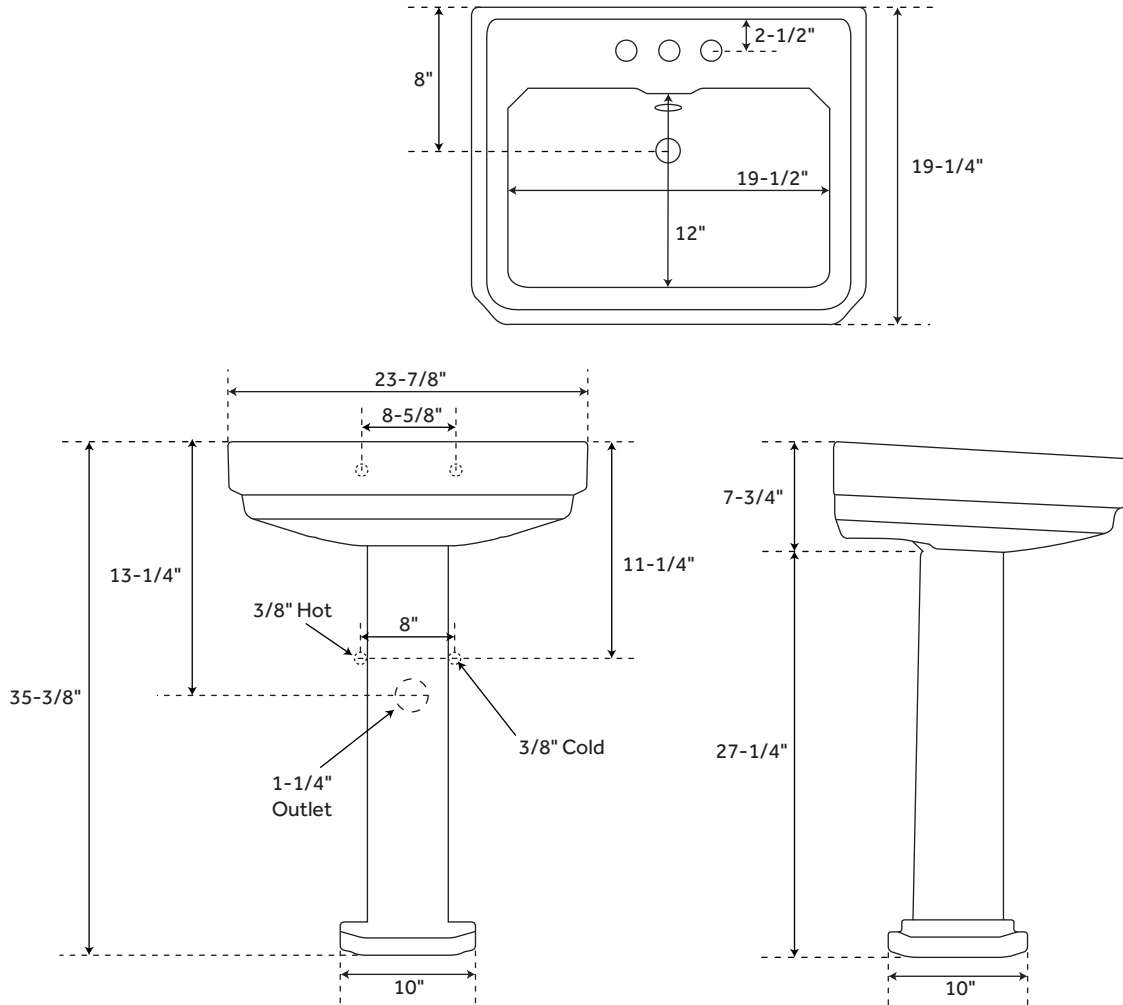

AMBERLEY

PORCELAIN PEDESTAL SINK - WHITE

SKU: 948644

FEATURES

- Sink Material: Porcelain
- Number of Basins: 1
- Sink Installation: Pedestal
- Overflow Hole: Yes
- Length: 23-7/8"
- Width: 19-1/4"
- Height: 35-3/8"
- Basin Length: 19-1/2"
- Basin Width: 12"
- Basin Depth: 5-1/2"
- Water Depth To Overflow: 4-1/2"
- Rim Thickness: 2-1/8"
- Fits Drain Hole Size: 1-3/4"
- Drain Included: Optional
- Faucet Included: No
- Mounting Hardware Included
- Drilled for 8" widespread faucet

REVISED: 01/24/2020
Code: SHAM350WH/SHAM358WH