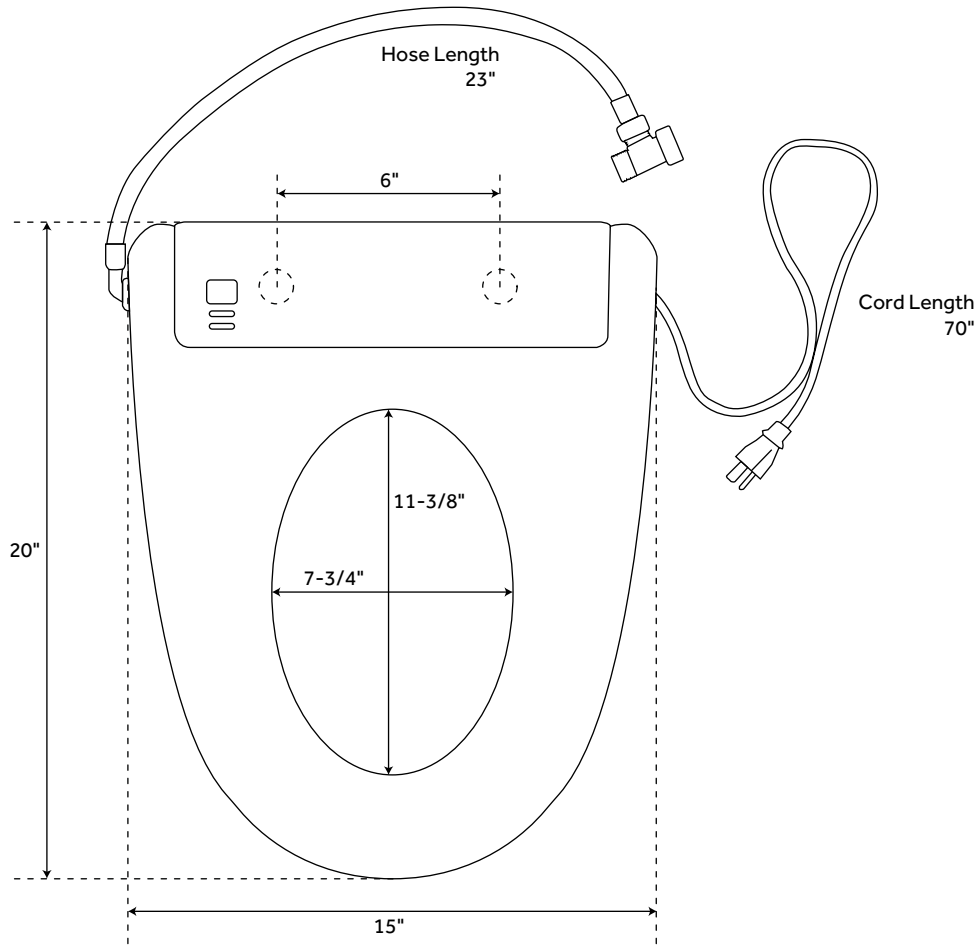

## ELONGATED ELECTRONIC BIDET TOILET SEAT

SKU: 436885

### FEATURES

- Product Finish: White
- Material: Plastic
- Bowl Shape: Elongated
- Length: 15-1/4"
- Width: 20-1/4"
- Height: 6"
- Hose Length: 23"
- Power Cord Length: 70"
- Soft-closing seat and lid
- Nozzle and seat made from
  - antibacterial materials
- Remote control included
- Toilet not included
- Operations: warm water warm seat massage, warm drying, smart night light, auto-drain cistern, auto-cleaning eco-friendly