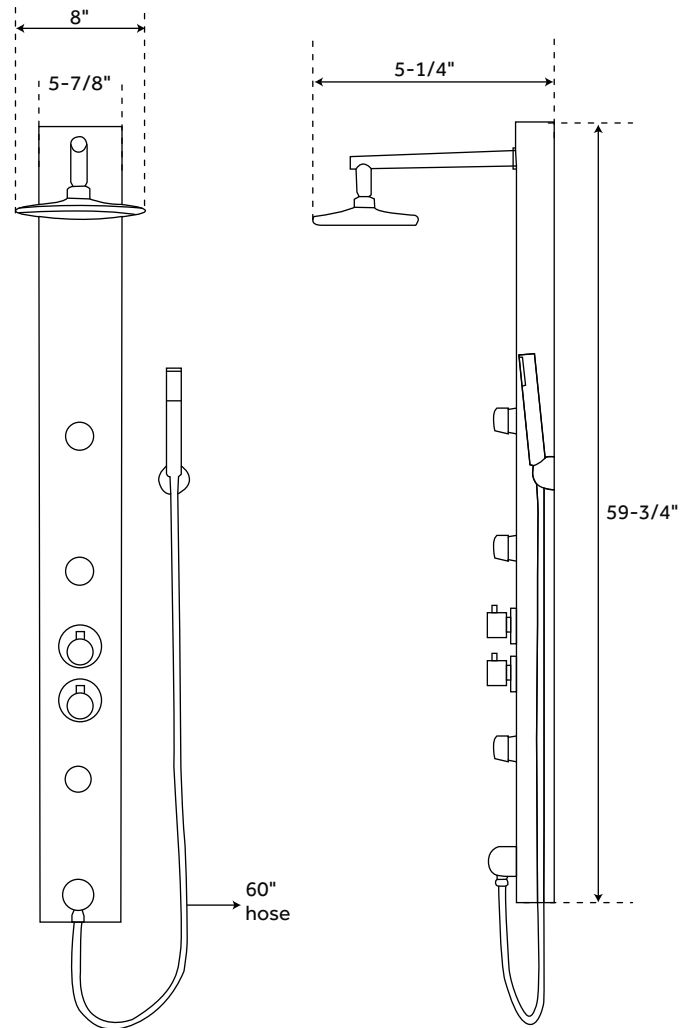

CAELI

THERMOSTATIC STAINLESS STEEL SHOWER PANEL

SKU: 300280

FEATURES

- Product Finish: Stainless Steel
- Handle Type: Knob
- Shower Head Diameter: 8"
- Hand Shower Material: ABS
- Length: 5-7/8"
- Width: 5-1/4" (front to back)
- Height: 59-3/4" ($\pm 1/2$ ")
- Shower head measures: 8" diameter.
- Shower arm extends 13-1/2" ($\pm 1/2$ ")
- Solid brass controls/handles