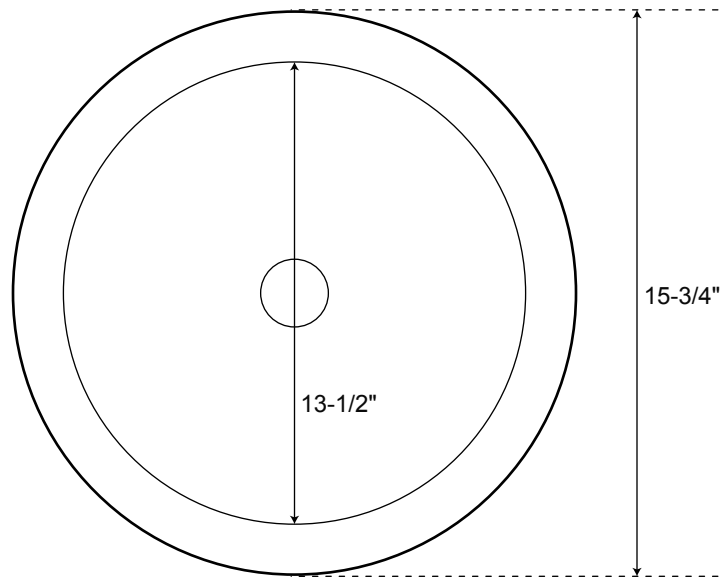

## SPECIFICATIONS

Overall Dimensions	15-3/4" diameter x 6-1/8" H
Interior Dimensions	13-1/2" diameter
Water Depth	5-1/2"
Drain Hole	1-1/2" diameter
Rim	1"

# Tamarisk

Double Wall Stainless Steel  
Vessel Sink

*All measurements are approximate.*

Top

Front