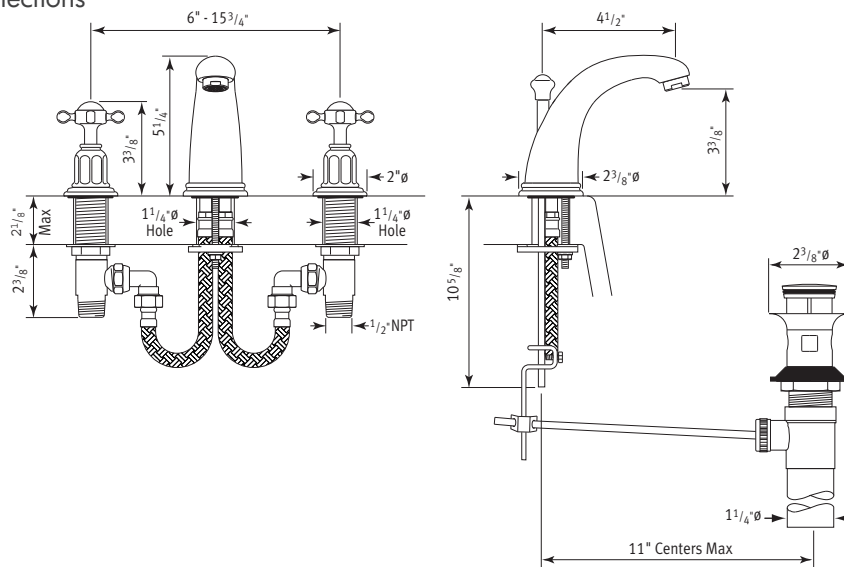

WARRANTY

- Limited Lifetime

* For CA/VT, place a "-2" at end of model number for code compliant product. (Example A3608LMAPC-2)

Consult your local ROHL showroom for additional information and specifications. For complete warranty details and a list of showrooms, go to www.rohlhome.com.