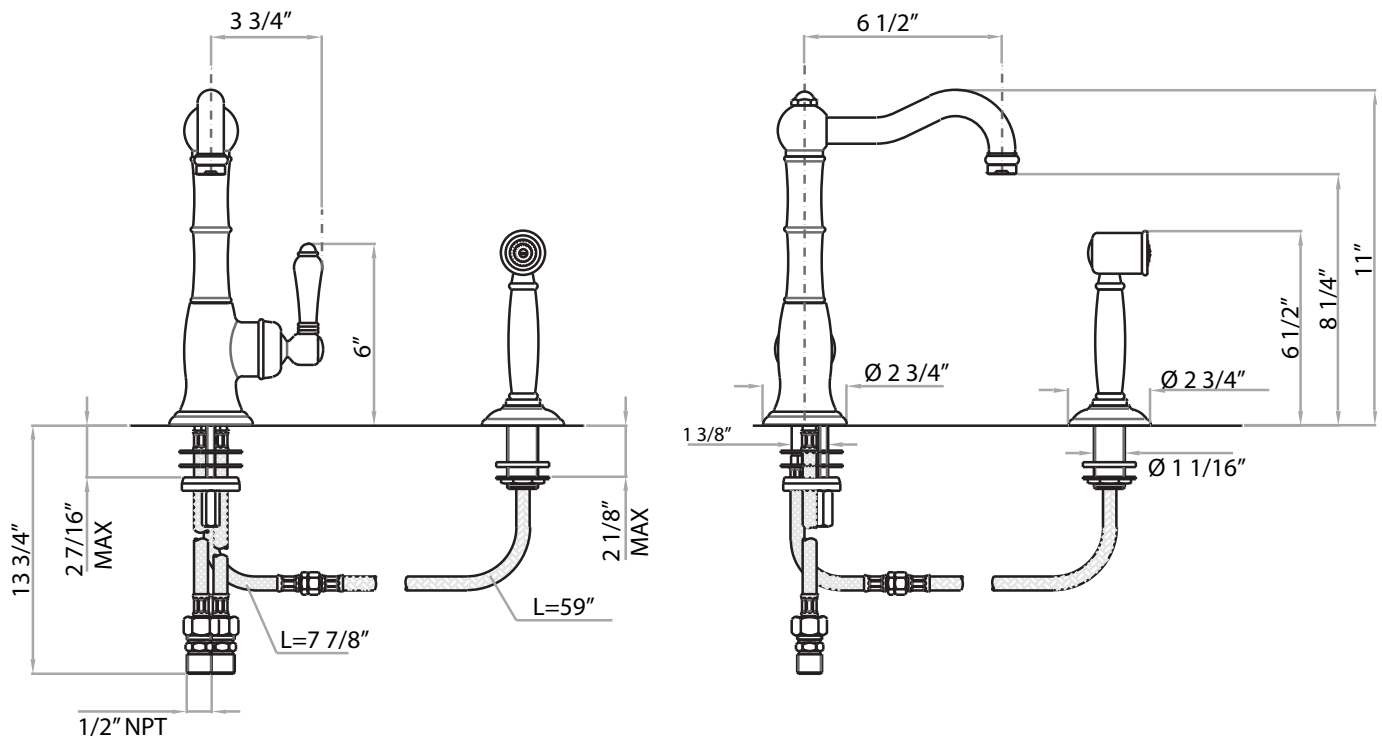

WARRANTY

- Limited Lifetime*
- No Warranty on Tuscan Brass Finish (TCB)