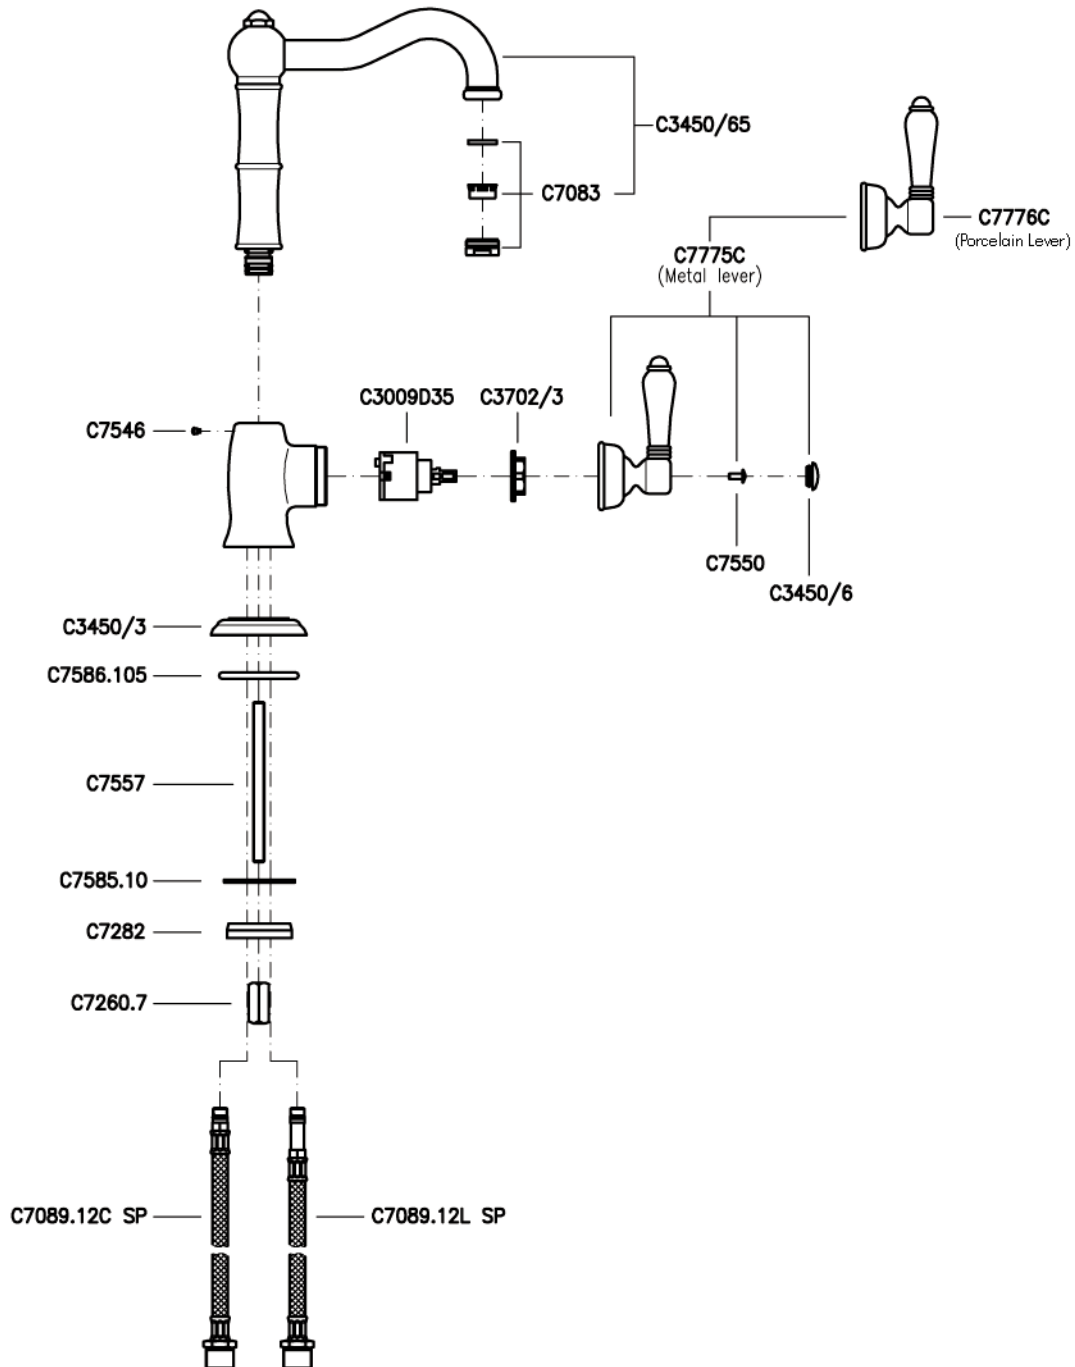

A3650/6.5 Spare Parts