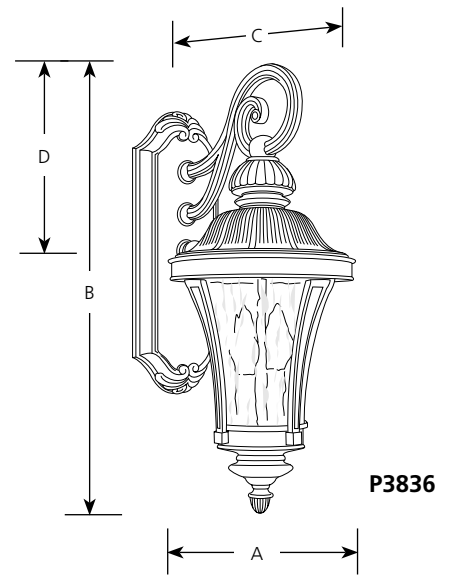

Catalog No.	Finish		Lamping	Dimensions (Inches)			
	Gilded Iron	Forged Bronze		A	B	C	D
P5835	-71	-77	2 (c) 60w	8	19-5/8	10-5/8	10-5/8
P5836	-71	-77	2 (c) 60w	8	19-5/8	10-5/8	8
P5837	-71	-77	3 (c) 60w	10	26	13	9-1/2
P5838	-71	-77	3 (c) 60w	10	24-1/2	13	14-7/8

Specifications:

General

- Cast Aluminum decorative roof
- Water seeded glass
 - P5835 and P5836 glass 6-1/2" dia. x 6-3/8" ht., 3-5/8" center hole
 - P5837 and P5838 glass 8" dia. x 8" ht., 4-1/2" center hole
- Hand painted finish
- Matching chain hung and post top units available

Mounting

- Wall mount
- Canopy covers standard 4" octagonal recessed outlet box
- Canopy is 5" w x 13-5/8" ht. x 1-1/8" thick
- Mounting hardware supplied

Electrical

- Pre-wired
- Candelabra based sockets with candle covers matching fixture finish