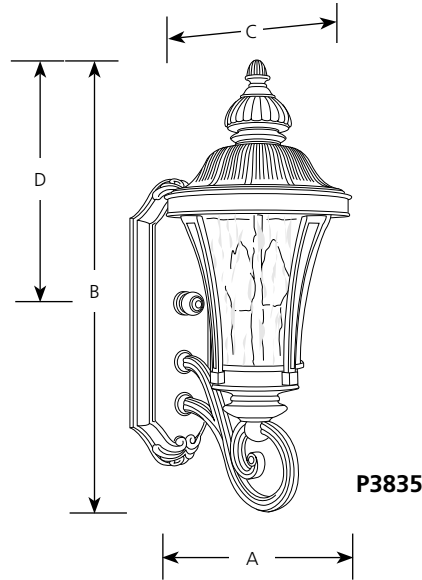

Type	_____	
	-71	-77
P5835	<input type="checkbox"/>	<input type="checkbox"/>
P5836	<input type="checkbox"/>	<input type="checkbox"/>
P5837	<input type="checkbox"/>	<input type="checkbox"/>
P5838	<input type="checkbox"/>	<input type="checkbox"/>

Catalog No.	Finish		Lamping	Dimensions (Inches)			
	Gilded Iron	Forged Bronze		A	B	C	D
P5835	-71	-77	2 (c) 60w	8	19-5/8	10-5/8	10-5/8
P5836	-71	-77	2 (c) 60w	8	19-5/8	10-5/8	8
P5837	-71	-77	3 (c) 60w	10	26	13	9-1/2
P5838	-71	-77	3 (c) 60w	10	24-1/2	13	14-7/8

Specifications:

General

- Cast Aluminum decorative roof
- Water seeded glass
 - P5835 and P5836 glass 6-1/2" dia. x 6-3/8" ht., 3-5/8" center hole
 - P5837 and P5838 glass 8" dia. x 8" ht., 4-1/2" center hole
- Hand painted finish
- Matching chain hung and post top units available

Mounting

- Wall mount
- Canopy covers standard 4" octagonal recessed outlet box
- Canopy is 5" w x 13-5/8" ht. x 1-1/8" thick
- Mounting hardware supplied

Electrical

- Pre-wired
- Candelabra based sockets with candle covers matching fixture finish