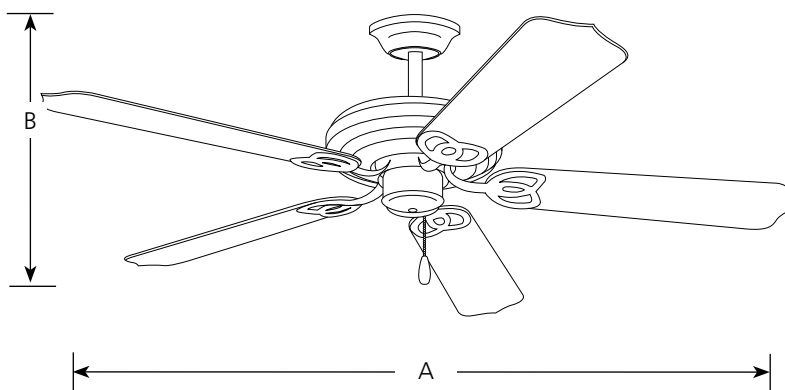

Indoor/Outdoor

52" Patio Fan Airpro

Ceiling Fans

Type _____

-20 -30 -33

P2502 ☐ ☐ ☐

Finish

Catalog No	Finish				No. of Blades	Dimensions (Inches)			
	Antique Bronze	White	Cobblestone	Forged Black		A	B	C	D
P2502	-20	-30	-33	-80	5	52	12-3/4	9-3/4	11-3/4
Blades	Oak	White	Oak	Toasted Oak					

Specifications:

General

- 15 year limited warranty
- Steel construction (galvanized)
- Painted finishes
- Stainless steel hardware
- -20 Antique Brass chain with Medium Oak fob.
- -30 Chrome chain with white fob.
- -33 Antique Brass chain with Medium Oak fob.
- -80 Antique Brass chain with Black fob.

Blades

- Five blades
- 11 degree pitch
- Sure Connect blade attachment system
  - Screws preinstalled in blades for attachment to motor arms
  - Special guides align blades to motor arms
  - Preinstalled rubber isolation pads minimize vibration noise
- ABS all-weather blade material

Mounting

- Dual ceiling mounting on downrod, or close to ceiling
- A 3/4" x 4-1/4" downrod is included. Longer accessory downrods can be ordered separately
- Quick-Install canopy installs without removing outlet box screws and securely holds fan for wiring during installation
- Canopy covers standard recessed 4" octagonal outlet box. Note: An outlet box assembly designed for fan installation is required (not included)
- Mounting hardware is included

Electrical

- 72" lead wires included
- Prewired
- 1/8" IP Accessory Adaptor

Labeling

- UL wet location listed, for outdoor use

Progress Lighting
701 Millennium Blvd.
Greenville, South Carolina
29607

www.progresslighting.com

Rev. 2/09