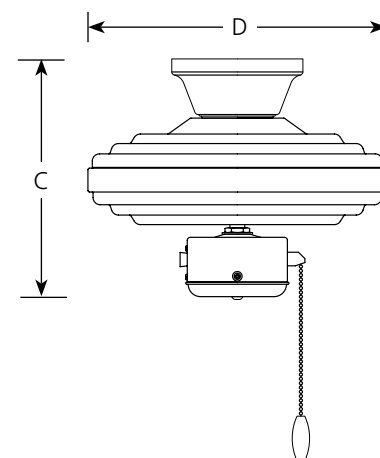

Indoor/Outdoor

52" Patio Fan Airpro

Ceiling Fans

Type _____

-20 -30 -33

P2502 ☐ ☐ ☐

Finish

Catalog No	Finish				No. of Blades	Dimensions (Inches)			
	Antique Bronze	White	Cobblestone	Forged Black		A	B	C	D
P2502	-20	-30	-33	-80	5	52	12-3/4	9-3/4	11-3/4
Blades	Oak	White	Oak	Toasted Oak					

Specifications:

General

- 15 year limited warranty
- Steel construction (galvanized)
- Painted finishes
- Stainless steel hardware
- -20 Antique Brass chain with Medium Oak fob.
- -30 Chrome chain with white fob.
- -33 Antique Brass chain with Medium Oak fob.
- -80 Antique Brass chain with Black fob.

Blades

- Five blades
- 11 degree pitch
- Sure Connect blade attachment system
  - Screws preinstalled in blades for attachment to motor arms
  - Special guides align blades to motor arms
  - Preinstalled rubber isolation pads minimize vibration noise
- ABS all-weather blade material

Mounting

- Dual ceiling mounting on downrod, or close to ceiling
- A 3/4" x 4-1/4" downrod is included. Longer accessory downrods can be ordered separately
- Quick-Install canopy installs without removing outlet box screws and securely holds fan for wiring during installation
- Canopy covers standard recessed 4" octagonal outlet box. Note: An outlet box assembly designed for fan installation is required (not included)
- Mounting hardware is included

Electrical

- 72" lead wires included
- Prewired
- 1/8" IP Accessory Adaptor

Labeling

- UL wet location listed, for outdoor use

Progress Lighting
701 Millennium Blvd.
Greenville, South Carolina
29607

www.progresslighting.com

Rev. 2/09