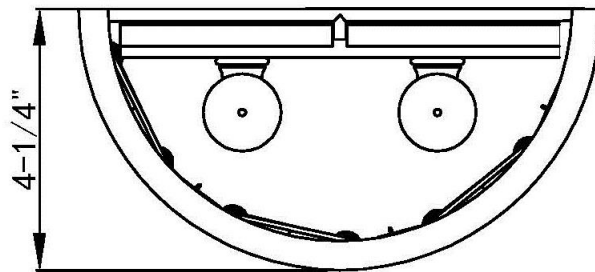

PHWL3272ASL