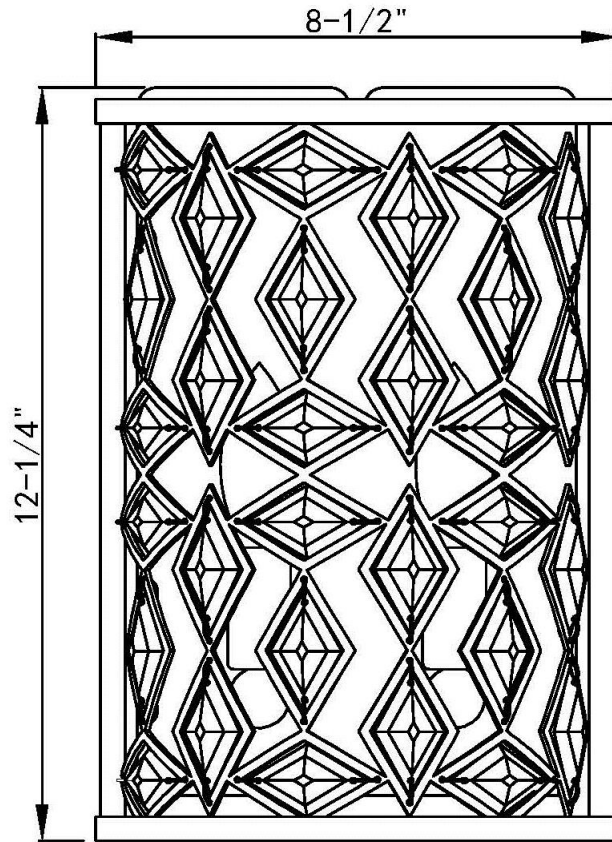

PHWL3272ASL