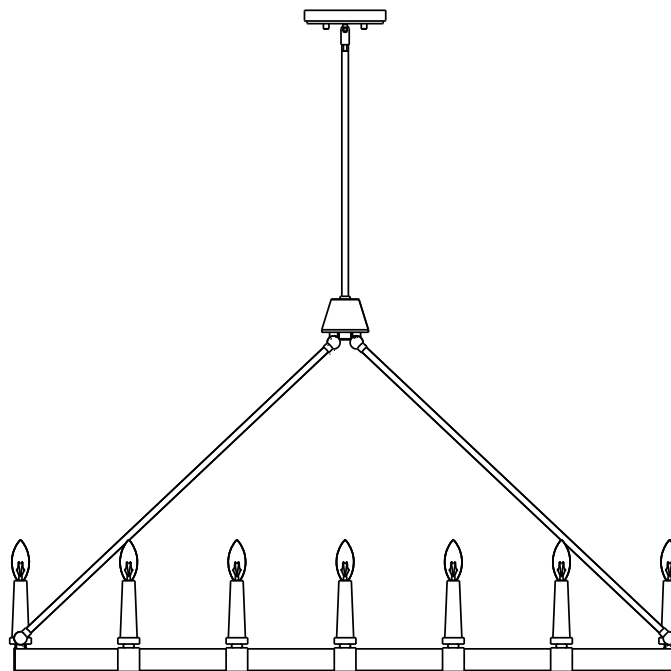

PARK HARBOR™

Cartgate Pendant

PHPL6212POSSAB

- 12-Light Chandelier in Polished Stainless Steel Antique Brass
- No special tools needed for assembly
- Wattage:
PHPL6212POSSAB: Uses twelve 60W candelabra base lamps max