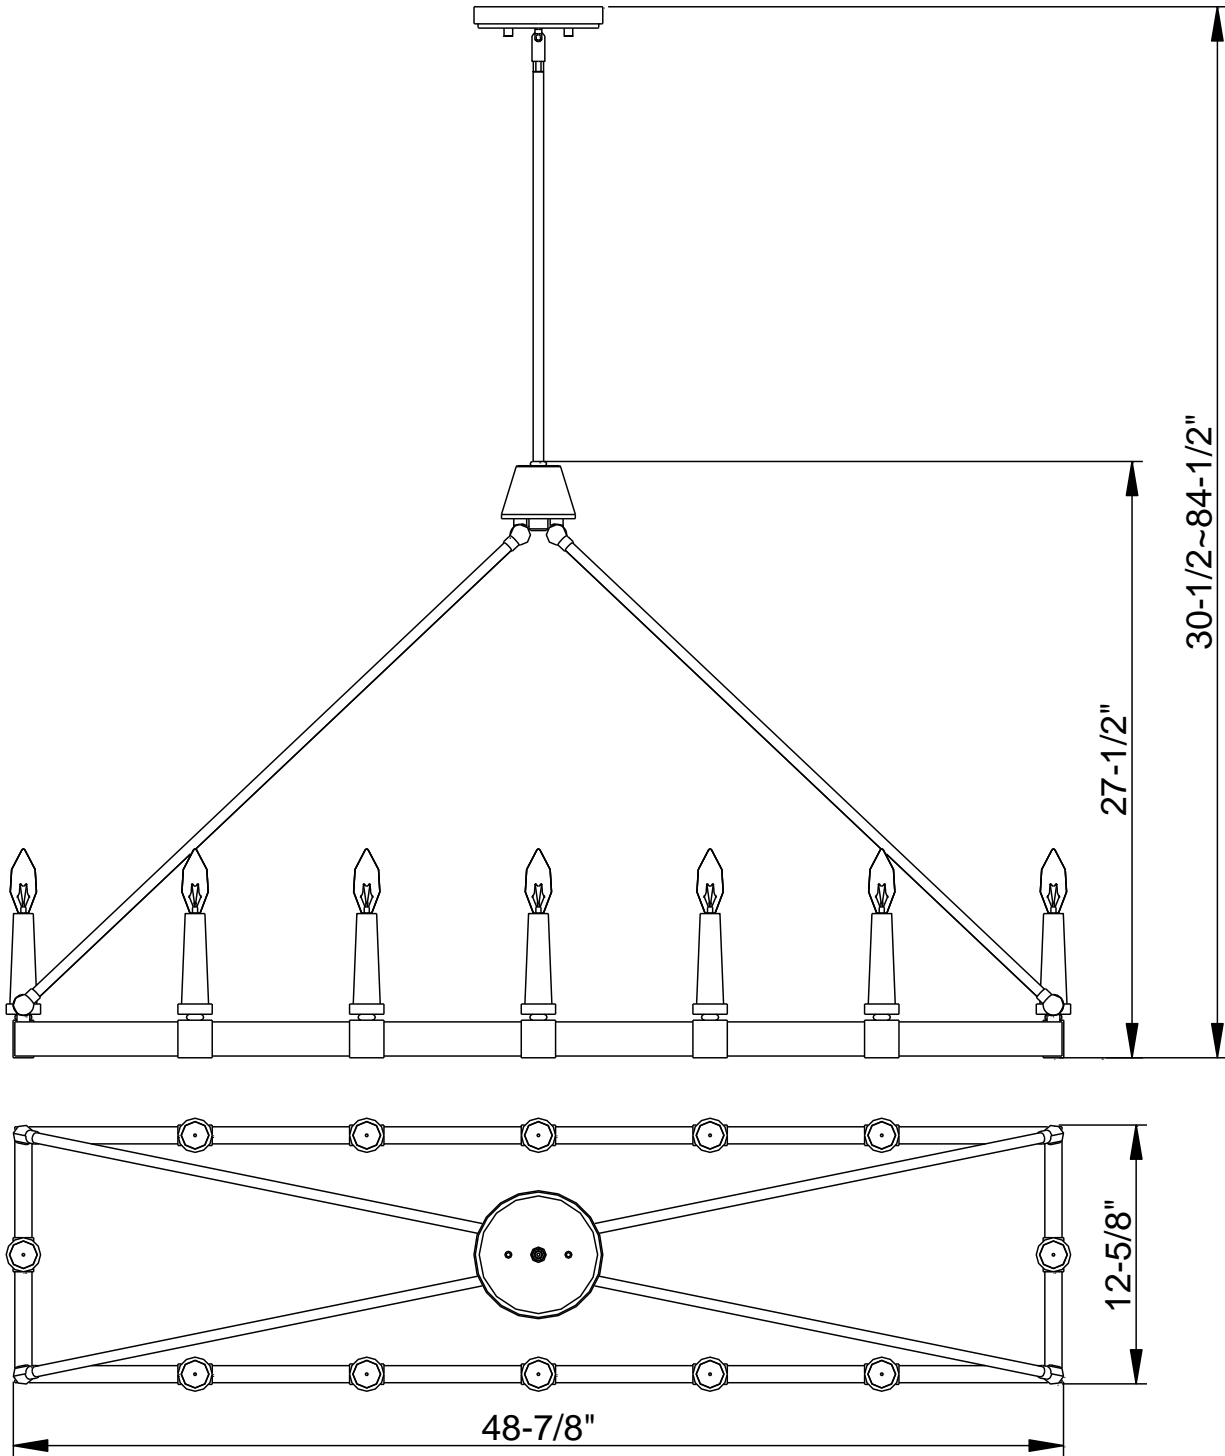

PHPL6212POSSAB