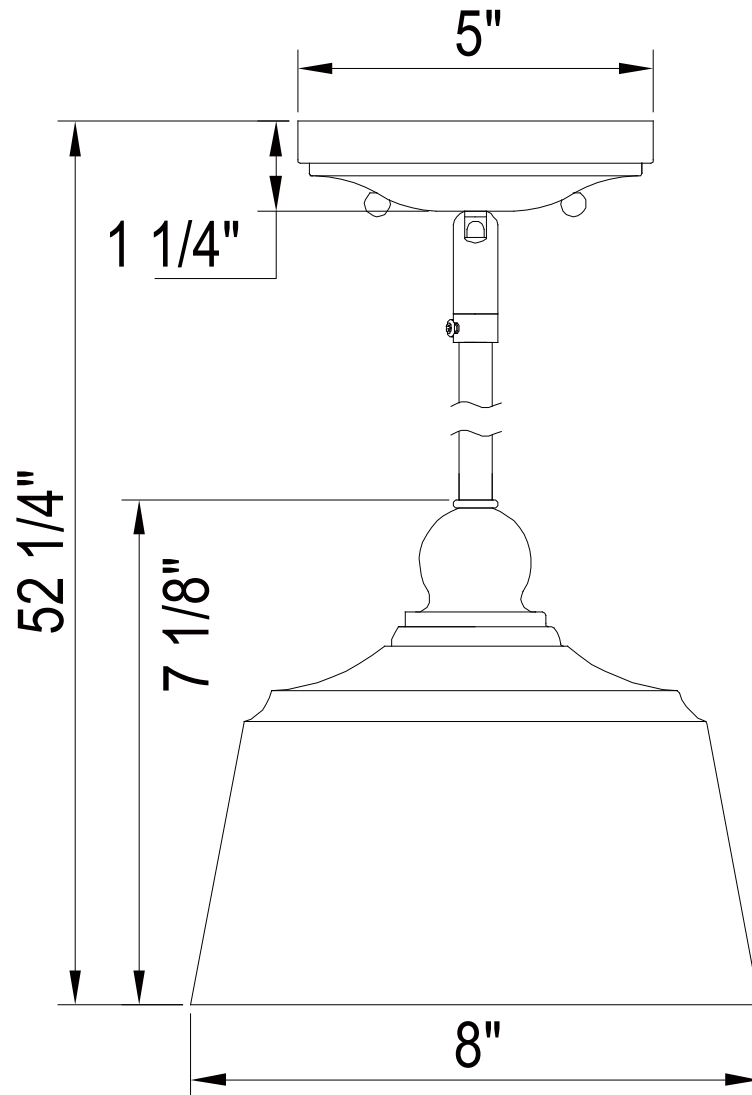

PARK HARBOR™

Eastland Pendant

PHPL5541BN/ORB

- 1- Light Pendant in Brushed Nickel or Oil Rubbed Bronze
- No special tools needed for assembly
- Wattage: Uses one 100W medium base lamp max

PHPL5541BN/ORB