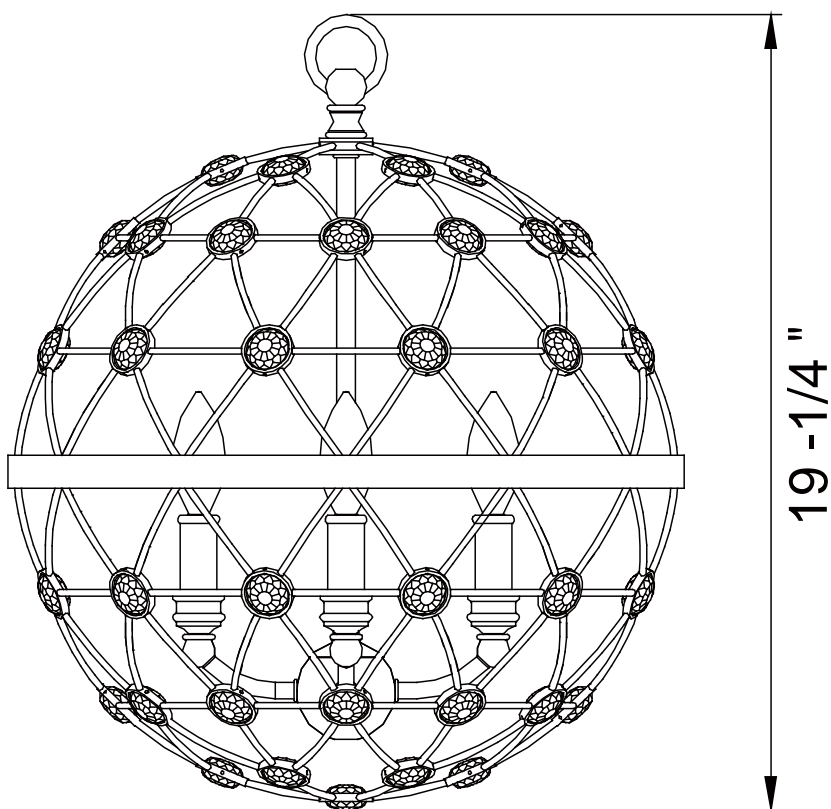

## Pendant

PHPL5214SL

- 4-Light Pendant in Silver Leaf
- No special tools needed for assembly
- Wattage: Uses four 60W Candelabra base lamps max

See dimensional drawing on back.

© 2015 Ferguson Enterprises, Inc. 00000 MO/YR

[PARKHARBORLIGHTING.COM](http://PARKHARBORLIGHTING.COM)

16-1/8 "

PARK HARBOR™

PHPL5214SL