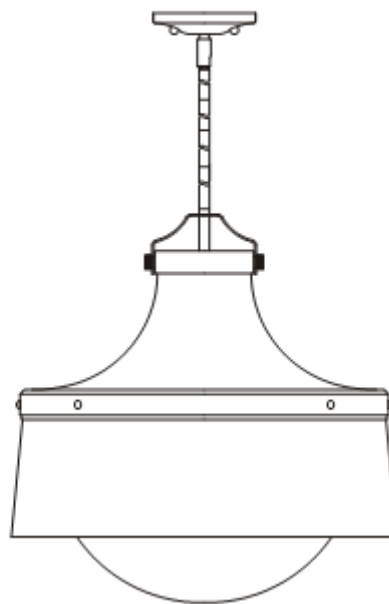

PARK HARBOR™

Pendant

PHPL5001ORBAB

PHPL5001BKPN

- 1-Light Pendant in Two tones (Oil Rubbed Bronze + Antique Brass) or (Black + Polished Nickel)
- No special tools needed for assembly
- Wattage: Uses one 100W medium base lamp max