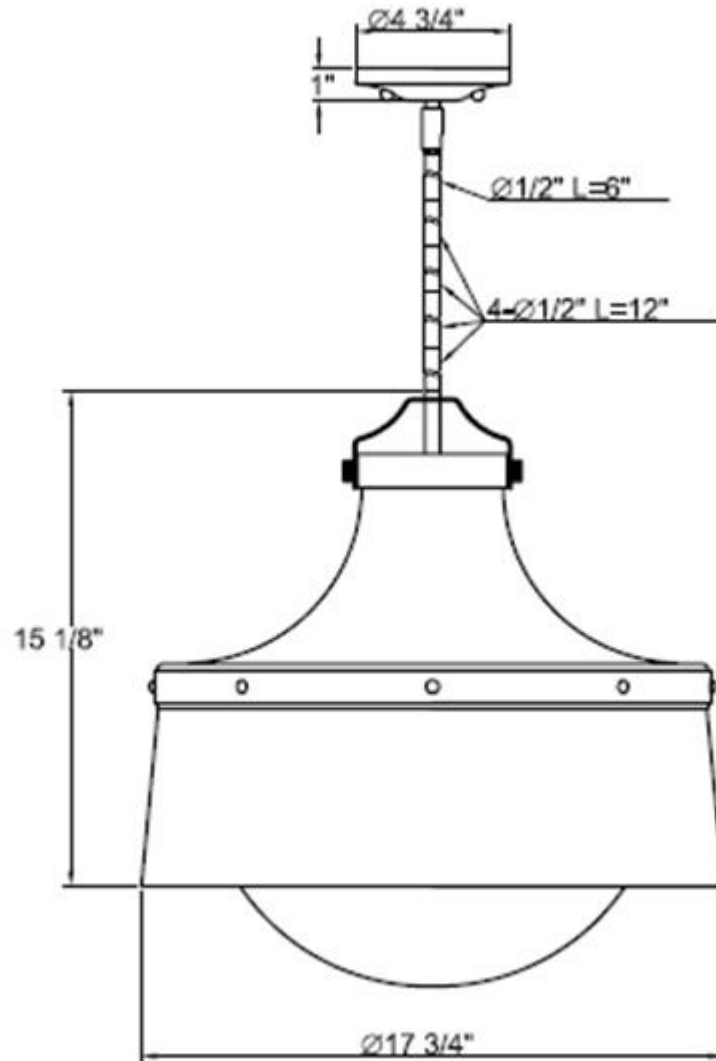

PHPL5001ORBAB

PHPL5001BKPN