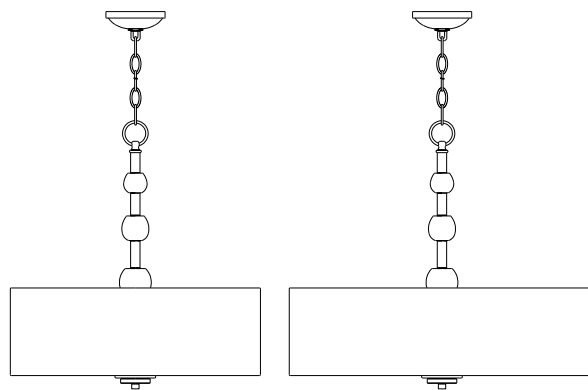

PARK HARBOR™

Banklöff **Pendant**

PHHL6004PN

PHHL6106PN

- 4 or 6-Light Pendant in Polished Nickel
- No special tools needed for assembly
- Wattage:
 - PHHL6004PN: Uses four 100W medium base lamps max
 - PHHL6106PN: Uses six 100W medium base lamps max