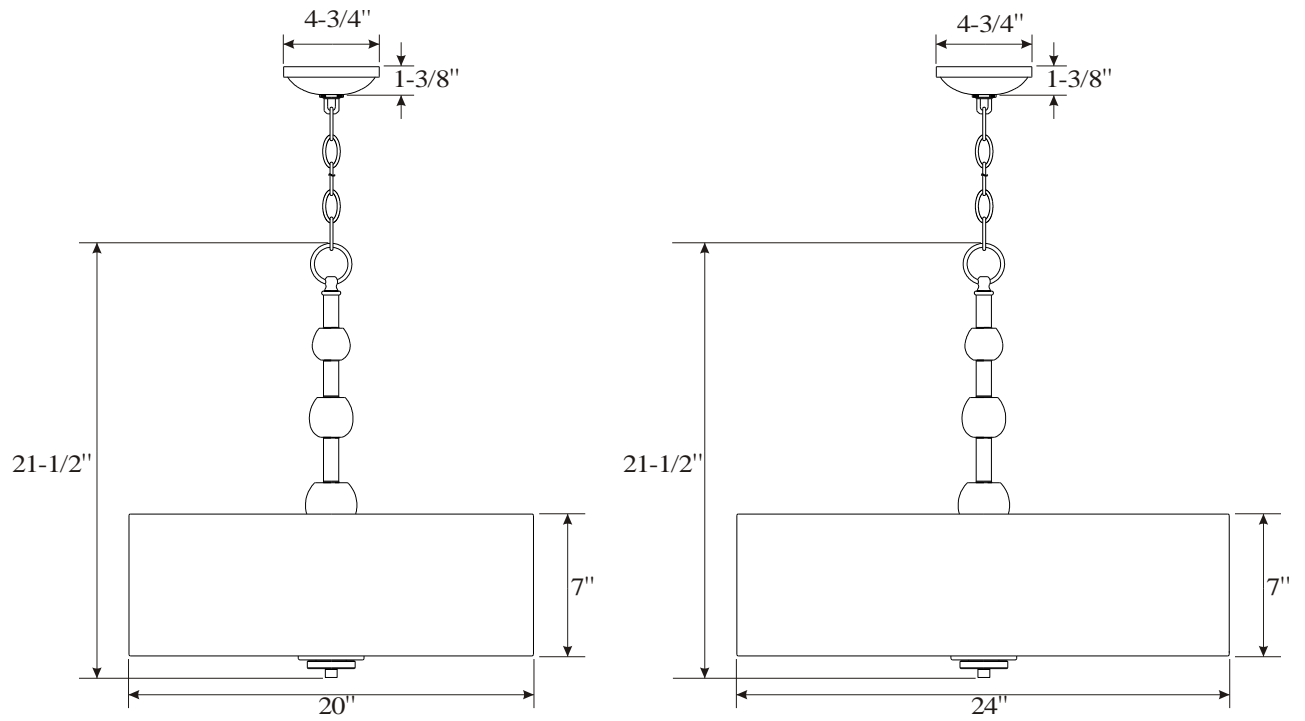

PPHL6004PN
PPHL6106PN