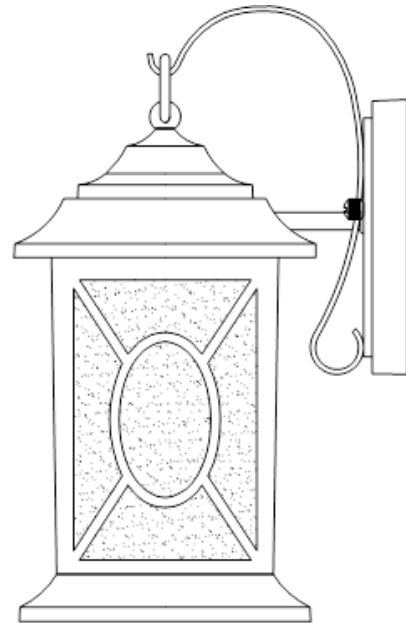

PARK HARBOR™

Kingston Manor

Exterior Lantern

PHEL2400DABR

PHEL2401DABR

PHEL2402DABR

PHEL2403DABR

- . Exterior Lanterns in Dark Bronze
- . No special tools needed for assembly
- . Wattage:

PHEL2400DABR: Uses one 60W medium base lamp max

PHEL2401DABR: Use two 60W candelabra base lamps max

PHEL2402DABR: Use three 60W candelabra base lamps max

PHEL2403DABR: Use three 60W candelabra base lamps max