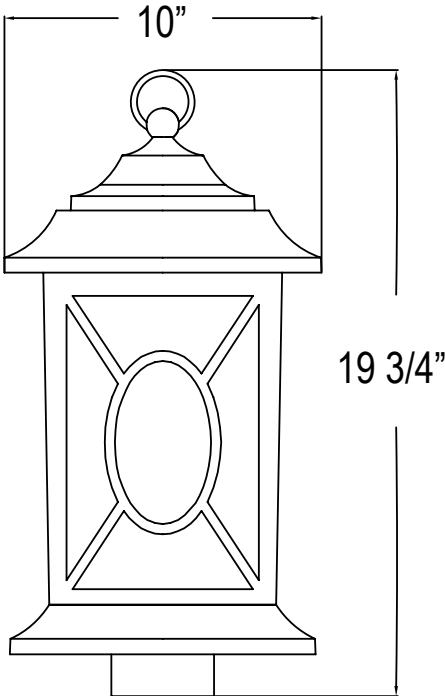

PHEL2400DABR: Uses one 60W medium base lamp max

PHEL2401DABR: Use two 60W candelabra base lamps max

PHEL2402DABR: Use three 60W candelabra base lamps max

PHEL2403DABR: Use three 60W candelabra base lamps max

See dimensional drawing on back.

© 2015 Ferguson Enterprises, Inc. 00000 MO/YR

PARKHARBORLIGHTING.COM

PHEL2400DABR

PHEL2401DABR

PHEL2402DABR

PHEL2403DABR