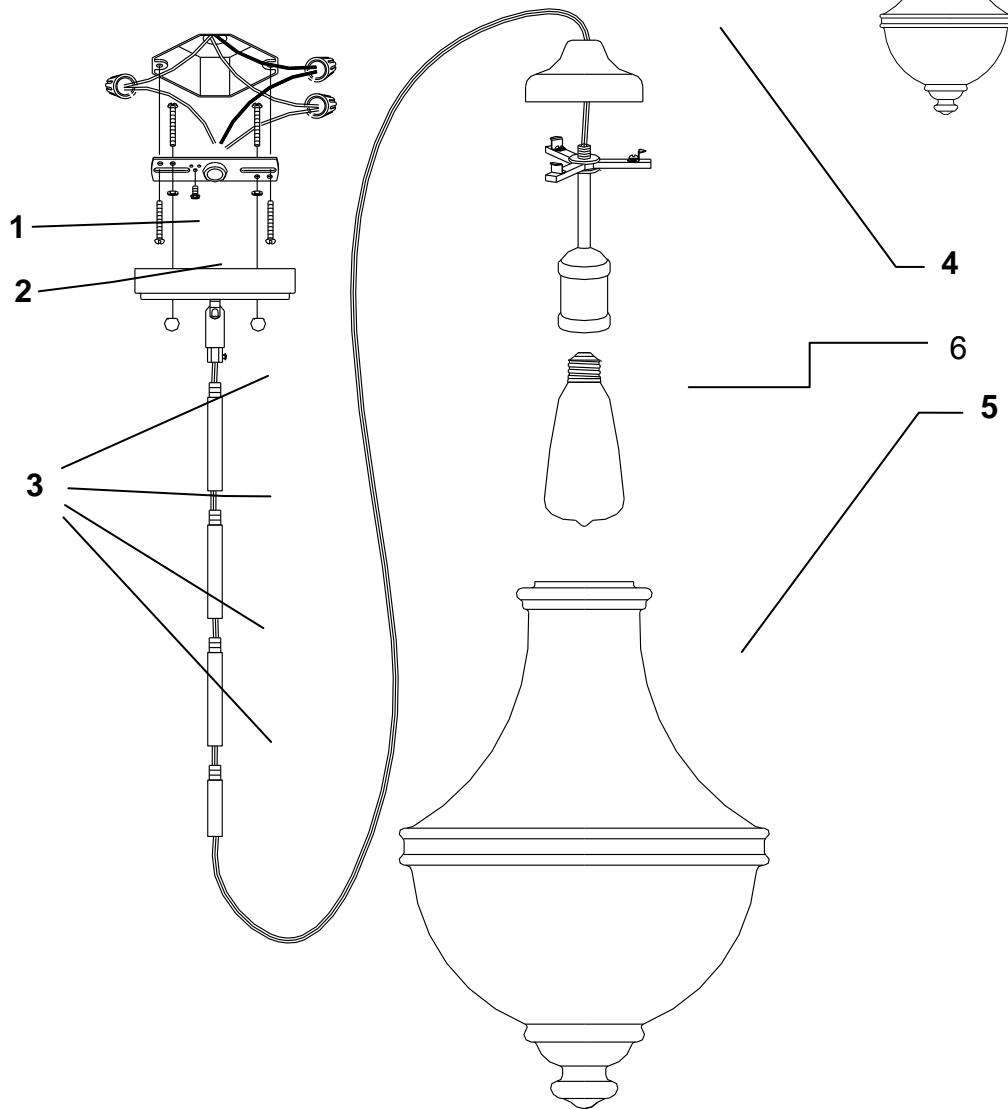

PARK HARBOR™

PHPL5231PN

Calloway Parts Breakdown

No.	Part Name	Spanish	French	Part No.
1	Canopy (1pc)	Marquesina (1pc)	Monture (1pc)	PHSPVCAN2PNWTY
2	Nuts (2pcs)	Tuerca (2pcs)	Ecrou (2pcs)	PHSPVNU11PNWTY (1pc)
3	Stems (4pcs)	Vastago (4pcs)	Tige (4pcs)	PHSPVSTEMPNWTY (1pc)
4	Glass Cap (1pc)	Cap de vidrio (1pc)	Cap en verre (1pc)	PHSPPL523SHDCAPWTY
5	Glass Shade (1pc)	Pantalla de vidrio (1pc)	Abat-jour en verre (1pc)	PHSPPL523SHDWTY
6	Lamp (1pc)	Lampara (1pc)	Lampe (1pc)	PHSPNGBEDWTY