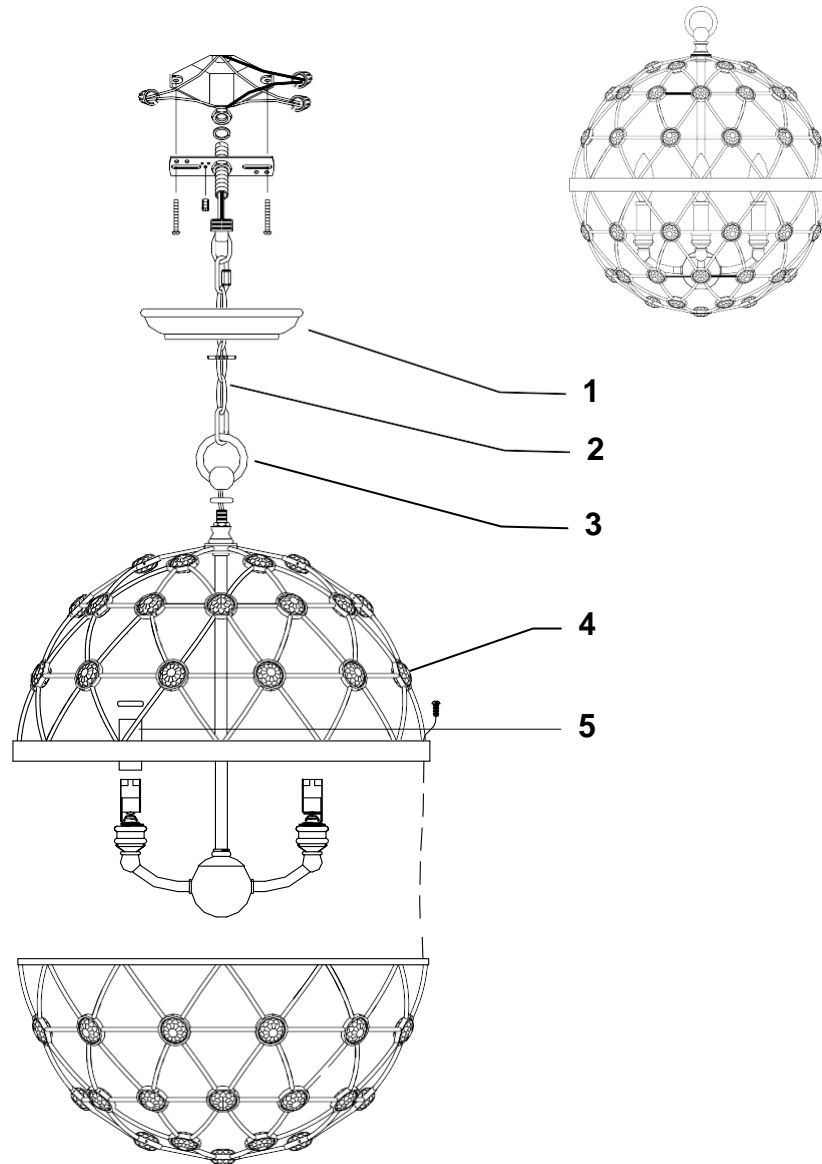

PARK HARBOR™

PHPL5214SL

Parts Breakdown

No.	Part Name	Spanish	French	Part No.
1	Canopy (1pc)	Marquesina (1pc)	Monture (1pc)	PHSPVCAN1SLWTY
2	Chain (1pc-5 feet)	Cadena (1pc-5 feet)	Chaîne (1pc-5 feet)	PHSPVCHN1ASLWTY
3	Loop (1pc)	Lazo (1pc)	Boucle (1pc)	PHSPPL521RINGSLWTY
4	Crystal (61pcs)	Cristal (61pcs)	Cristal (61pcs)	PHSPPL521CRYSWTY(1pc)
5	Candle Tubes and Followers (4pcs)	Tubos y casquillos para velas (4pcs)	Tubes de bougie et abat-jours (4pcs)	PHSPVCCFSLWTY(1pc)