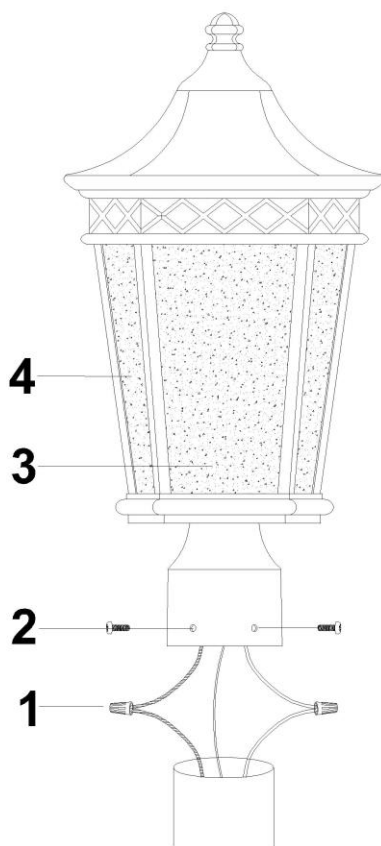

PARK HARBOR™

PHEL5103BLK

Foxfield Parts Breakdown

| No. | Part Name | Spanish | French | Part No. |
|-----|----------------------------|--------------------------|------------------------|------------------------|
| 1 | Wire Connectors (3pcs) | Conectores de cable | Capuchons de connexion | PHSPELBLKPLHDWWTY |
| 2 | BLK Mounting Screws (4pcs) | BLK Tornillos de montaje | BLK Vis de montage | |
| 3 | LARGE Glass panel(4pcs) | Panel de vidrio | Panneau en verre | PHSP5101LGLSSWTY (1pc) |
| 4 | SMALL Glass panel(4pcs) | Panel de vidrio | Panneau en verre | PHSP5101SGLSSWTY (1pc) |