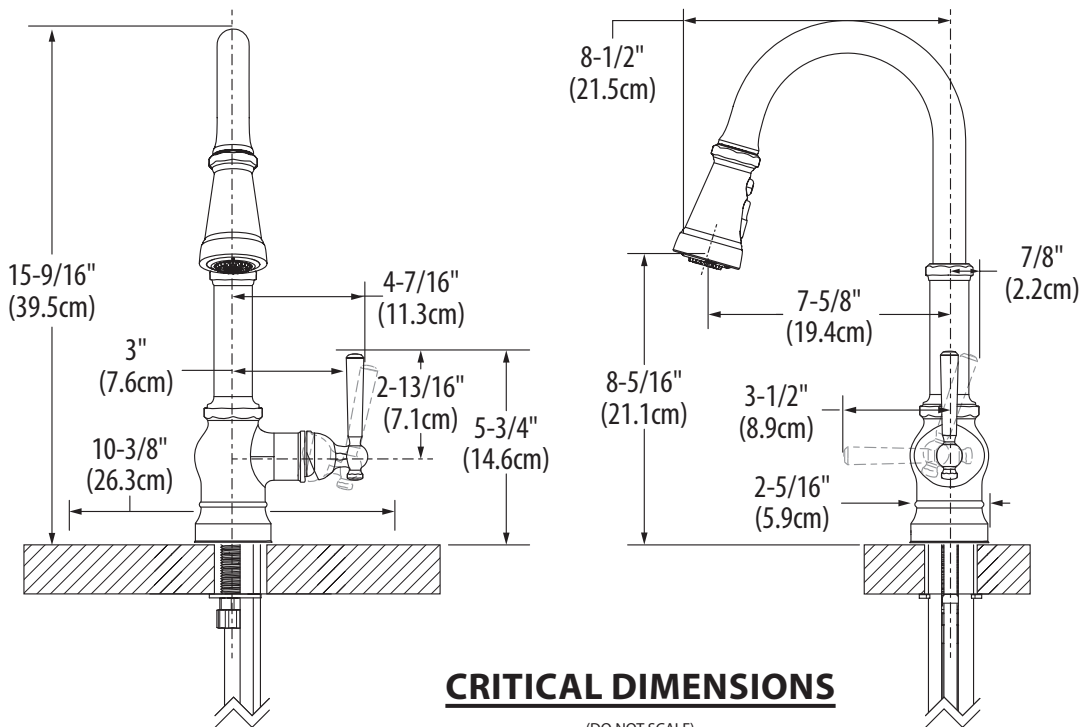

**Paterson™**  
**Single-Handle High Arc**  
**Pulldown Kitchen Faucet**

**Models:** S72003 series

**NOTE:** THIS FAUCET IS DESIGNED  
TO BE INSTALLED THROUGH 1  
HOLE, 1-1/2" (38mm) MIN. DIA.