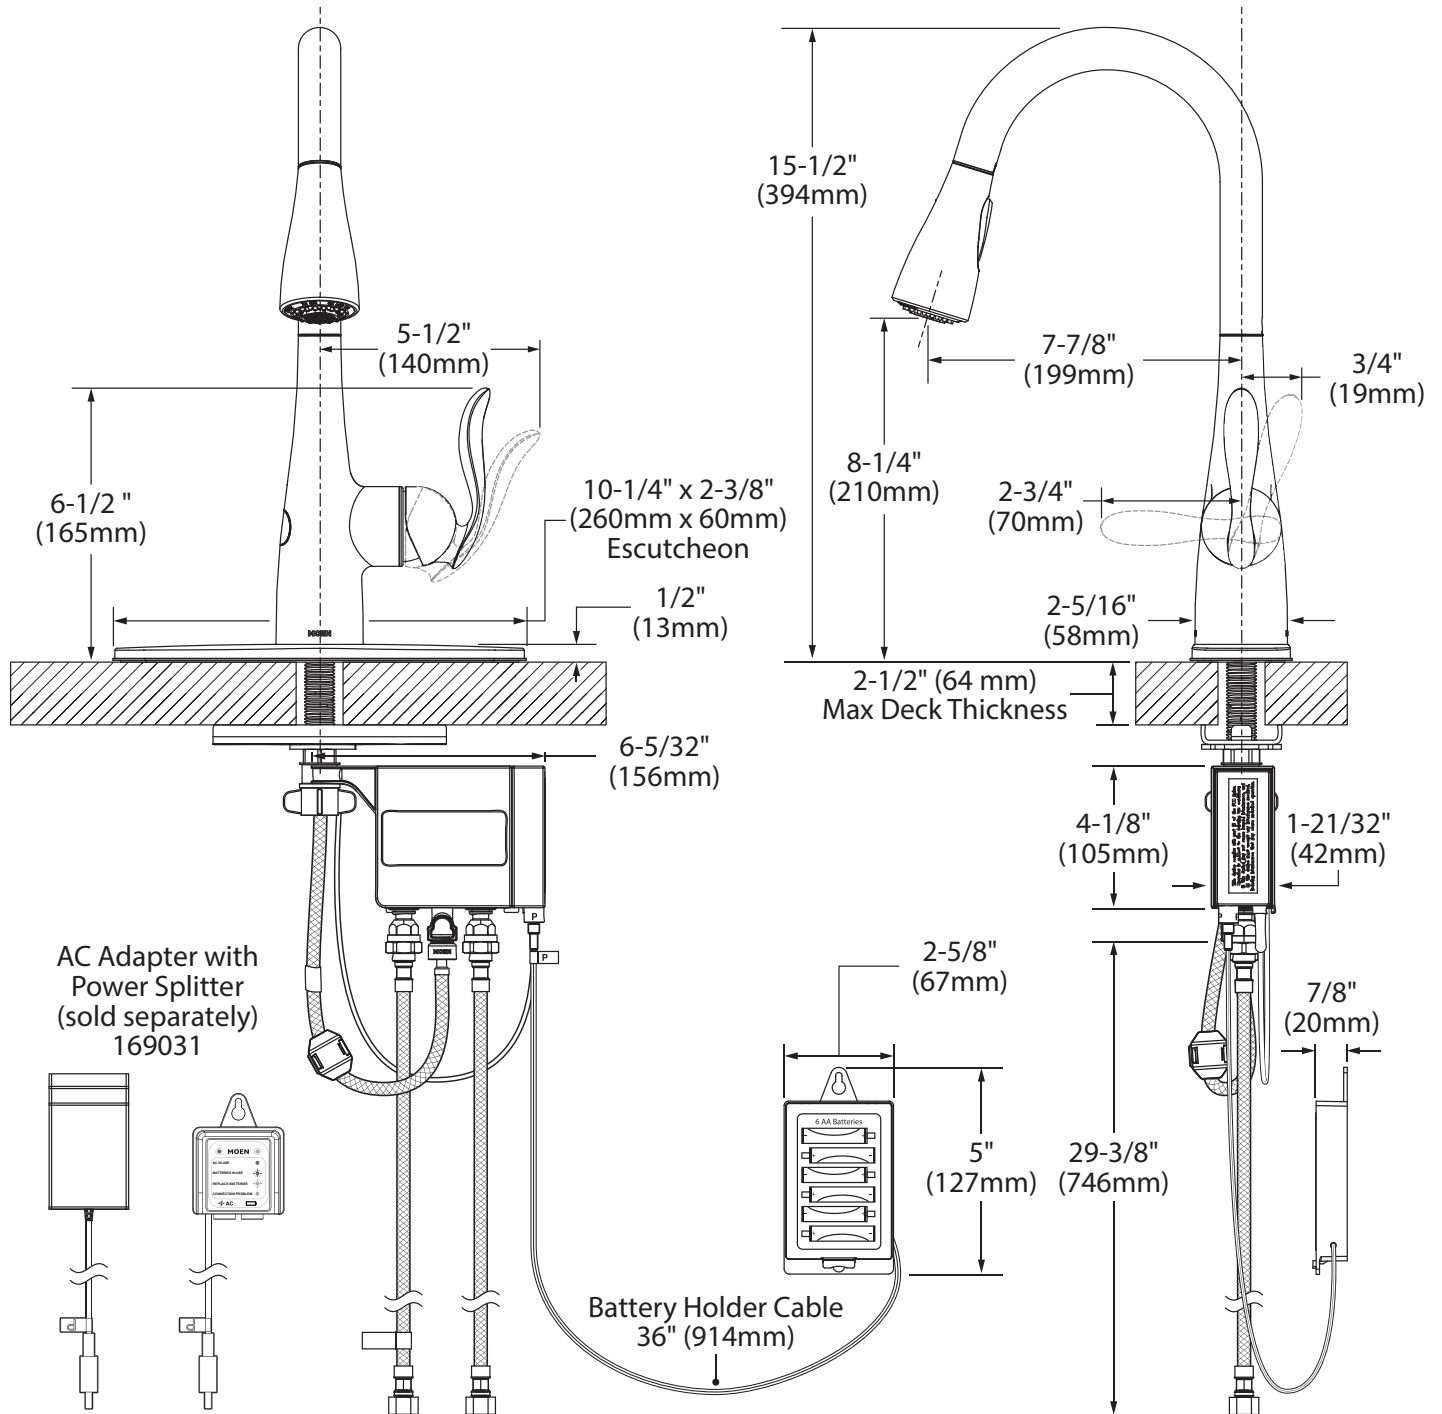

Buy it for looks. Buy it for life.®

Specifications

CRITICAL DIMENSIONS

(DO NOT SCALE)