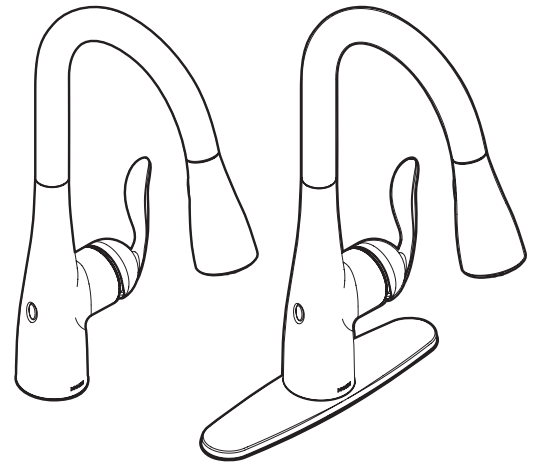

Buy it for looks. Buy it for life.®

Specifications

Arbor™ MotionSense Wave™ Single Handle High Arc Pulldown Kitchen Faucet

Models: 7594EW series

NOTE: THIS FAUCET IS DESIGNED TO BE
INSTALLED THRU 1 OR 3 HOLES,
1-1/2" (38mm) MIN. DIA.

DESCRIPTION

- Versatile, hands-free convenience in the kitchen
- Optimized cleaning force with PowerClean™
- Allows users to control the faucet in 2 unique ways: Wave Sensor and familiar handle
- Powered by 6 AA batteries or optional AC adapter with power splitter
- High arc spout provides height and reach to fill or clean large pots while pull down wand provides the maneuverability for cleaning or rinsing
- Reflex™ pulldown system offers smooth operation, easy movement and secure docking
- Metal construction with various finishes identified by suffix
- Pulldown spray with 68" braided hose
- Flexible supply lines with 3/8" compression fittings
- Quick connect installation - Duralock™
- Faucet designed for handle to be mounted on right side

OPERATION

- Lever style handle
- Temperature controlled by 100° arc of handle travel
- Operates with less than 5 lbs. of force
- Operates in stream or spray mode in the pulldown or retracted position

FLOW

- Flow is limited to 1.5 gpm (5.7 L/min) at 60 psi

CARTRIDGE

- 1255™ Duralast™ cartridge for Single-Handle Faucets

STANDARDS

- Third party certified to ASME A112.18.1/CSA B125.1 and all applicable requirements referenced therein including NSF 61/9 & 372
- Meets CalGreen and Georgia SB370 requirements
- Complies with California Proposition 65 and with the Federal Safe Drinking Water Act
- The backflow protection system in the device consists of two independently operating check valves, a primary and a secondary which prevent backflow
- ADA ♿ for lever handle