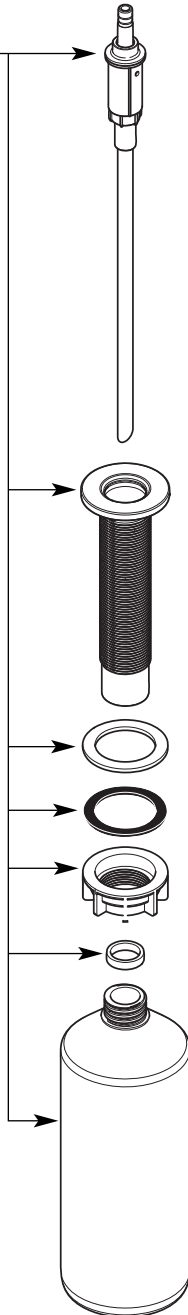

Buy it for looks. Buy it for life.®

■ Order by Part Number

Pump Knob Kit

- 173488** Chrome
- 173488BL** Black
- 173488ORB** Oil Rubbed Bronze
- 173488SRS** Spot Resist Stainless

Underdeck Service Kit

173490

Illustrated Parts

TRANSITIONAL SOAP/LOTION DISPENSER

<u>MODEL</u>	<u>FINISH</u>
S3946C	Chrome
S3946BL	Black
S3946ORB	Oil Rubbed Bronze
S3946SRS	Spot Resist Stainless