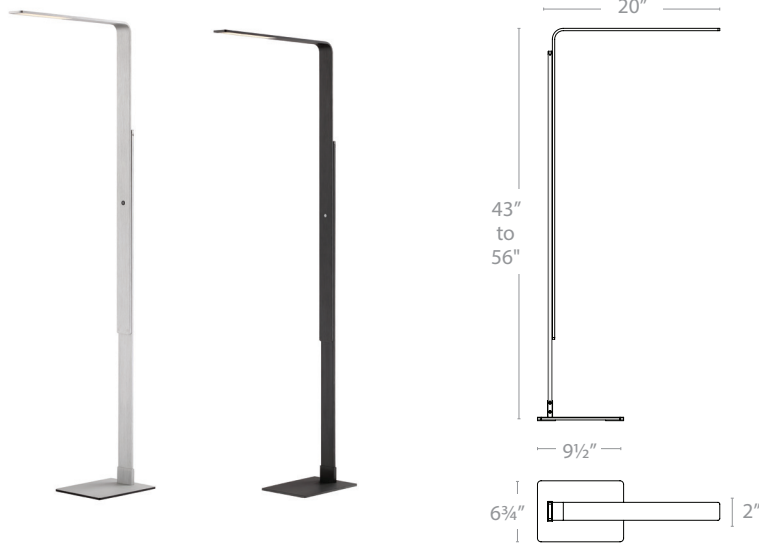

# LINEAR – model: FL-1850

## LED Task

Fixture Type:

Catalog Number:

Project: \_\_\_\_\_

Location: \_\_\_\_\_

### PRODUCT DESCRIPTION

An adjustable, chic and architectural portable design, offered in either a table or floor lamp. Simple one hand operation adjusts lamp upward and downward motion for various residential, commercial and hospitality application. Robust illumination and durable construction. Two finishes available.

### FEATURES

- ETL & cETL damp location listed
- CEC Title 20 Compliant
- Fingertip touch dimming
- Height adjustable
- Universal voltage (120V-220V)
- Driver located at the plug
- 80,000 hour rated life
- Color Temp: 3000K
- CRI: 85