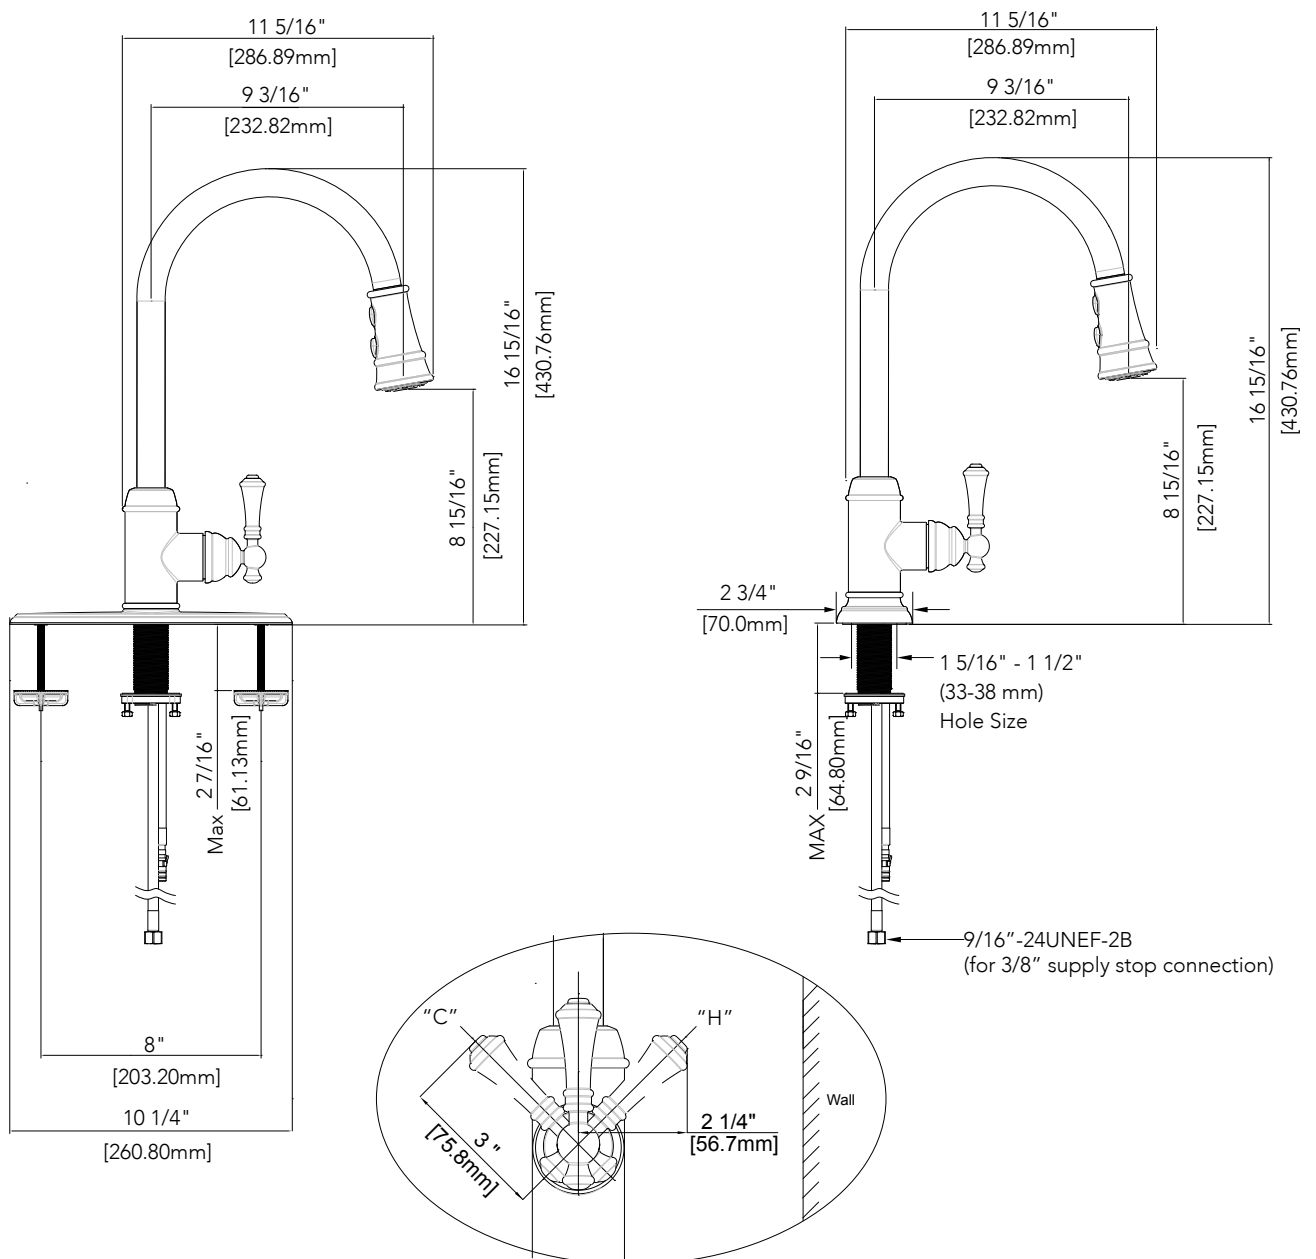

- Ceramic disc cartridge
- Metal handle
- Non-kink nylon hose
- 3-Function sprayer -stream, full spray and pause with 360° swivel
- Single hole or 3-hole sink installation
- Max. flow rate: 1.8 gpm at 60 PSI
- Optional deck plate
- Replacement cartridge -MIR20081
- Lifetime limited warranty
- Meets ASME:A112.18.1
- cUPC/IAPMO listed
- ADA compliant

See dimensional drawing on next page.

©2018 Ferguson Enterprises, Inc. All Rights Reserved VEN 01/31.

Mirabelle®

AMBERLEY COLLECTION

SINGLE HANDLE PULL-DOWN KITCHEN FAUCET

Product Codes:

- MIRXCAM100CP (polished chrome)
- MIRXCAM100SS (stainless steel)
- MIRXCAM100ORB (oil rubbed bronze)
- MIRXCAM100PN (polished nickel)

Note: To be installed through 1 hole sized 1-5/16" – 1-1/2" (33-38mm)

All dimensions are based on original specifications and are subject to change and variation.