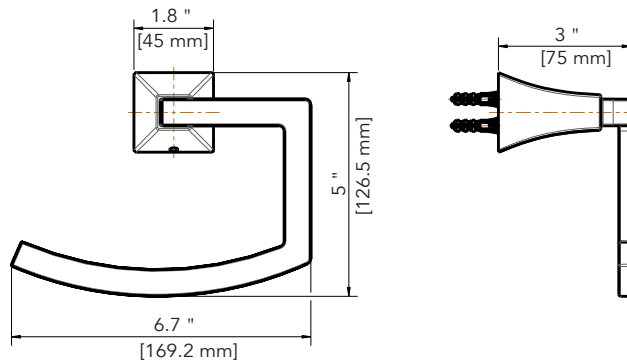

Product Codes:

MIRVLTHBN (brushed nickel)

MIRVLTHCP (polished chrome)

MIRVLTHORB (oil rubbed bronze)

Robe Hook

Pivoting Paper Holder

Towel Ring

Note: All dimensions and specifications are nominal and may vary +/- 1/4". Use actual products for accuracy in critical situations.