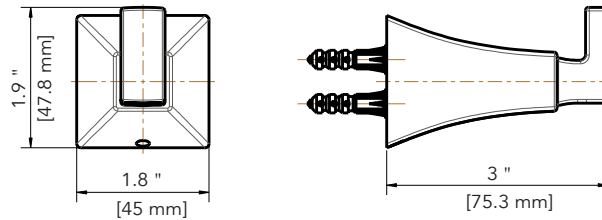

Product Codes:

MIRVLTHBN (brushed nickel)

MIRVLTHCP (polished chrome)

MIRVLTHORB (oil rubbed bronze)

Robe Hook

Pivoting Paper Holder

Towel Ring

Note: All dimensions and specifications are nominal and may vary +/- 1/4". Use actual products for accuracy in critical situations.