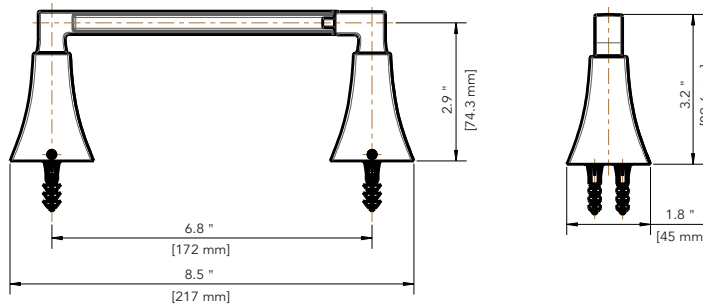

Product Codes:

MIRVLTHBN (brushed nickel)

MIRVLTHCP (polished chrome)

MIRVLTHORB (oil rubbed bronze)

Robe Hook

Pivoting Paper Holder

Towel Ring

Note: All dimensions and specifications are nominal and may vary +/- 1/4". Use actual products for accuracy in critical situations.