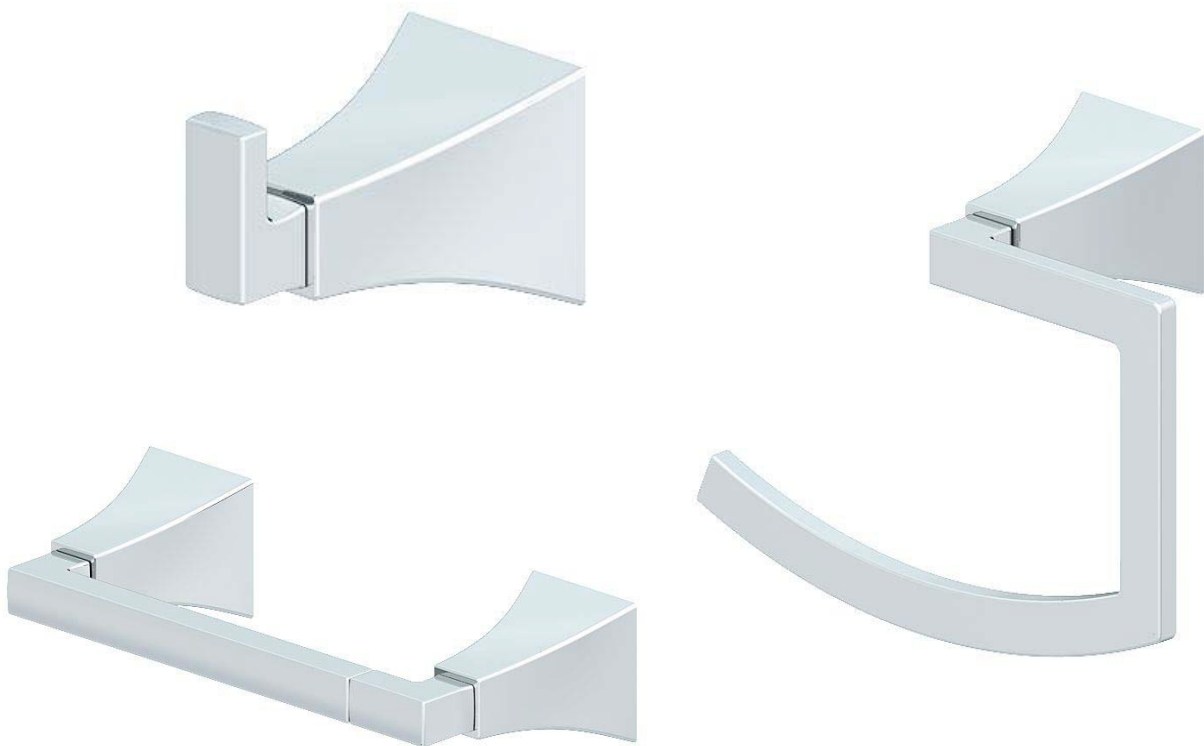

Mirabelle®

VILAMONTE COLLECTION

ACCESSORIES

- All metal construction
- Mounting hardware included

ROBE HOOK

Product Codes:

MIRVLRHBN (brushed nickel)
MIRVLRHCP (polished chrome)
MIRVLRHORB (oil rubbed bronze)

TOWEL RING

Product Codes:

MIRVLTRBN (brushed nickel)
MIRVLTRCP (polished chrome)
MIRVLTRORB (oil rubbed bronze)

PIVOTING PAPER HOLDER

Product Codes:

MIRVLTHBN (brushed nickel)
MIRVLTHCP (polished chrome)
MIRVLTHORB (oil rubbed bronze)

See dimensional drawing on back

©2015 Ferguson Enterprises, Inc. All Rights Reserved 35760 Rev. 0915

Mirabelle®

VILAMONTE COLLECTION

ACCESSORIES

ROBE HOOK

Product Codes:

MIRVLRHBN (brushed nickel)