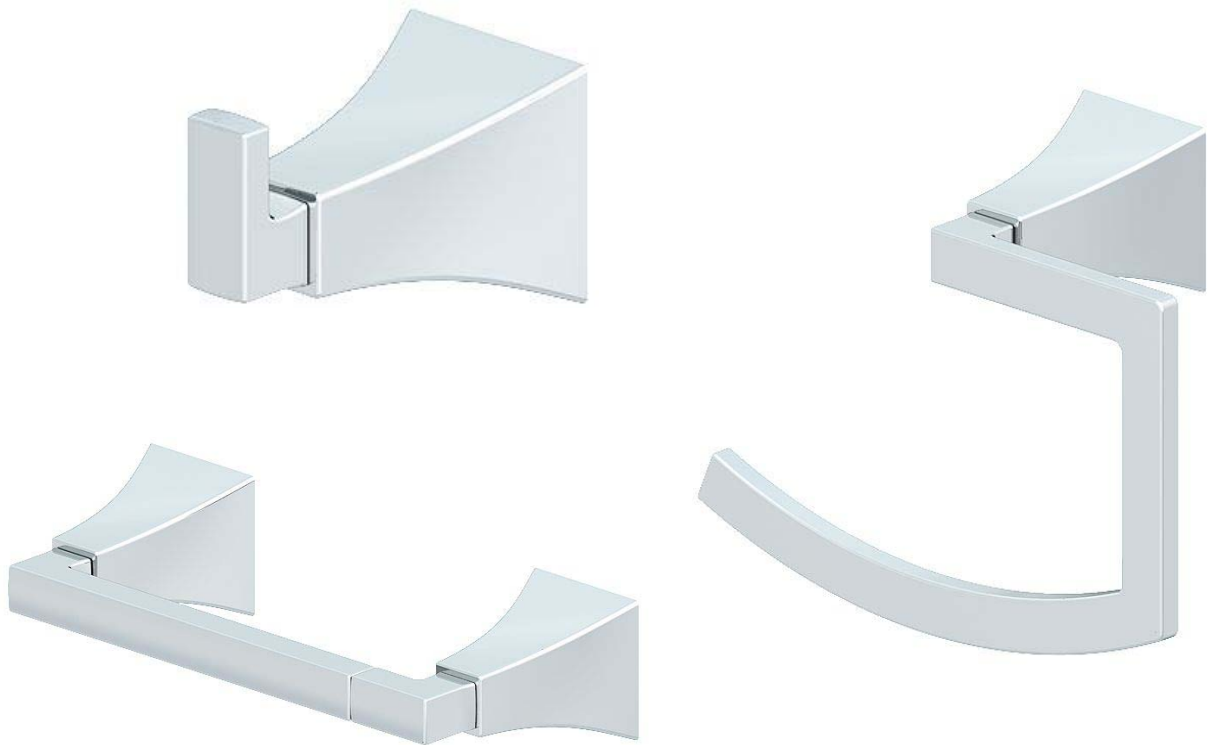

Mirabelle®

VILAMONTE COLLECTION

ACCESSORIES

- Zinc alloy die-cast posts
- Metal bars and rings
- Mounting hardware included

ROBE HOOK

Product Codes:

- MIRVLRHBN (brushed nickel)
- MIRVLRHCP (polished chrome)
- MIRVLRHORB (oil rubbed bronze)

TOWEL RING

Product Codes:

- MIRVLTRBN (brushed nickel)
- MIRVLTRCP (polished chrome)
- MIRVLTROB (oil rubbed bronze)

PIVOTING PAPER HOLDER

Product Codes:

- MIRVLTHBN (brushed nickel)
- MIRVLTHCP (polished chrome)
- MIRVLTHORB (oil rubbed bronze)

Mirabelle®

VILAMONTE COLLECTION

ACCESSORIES

ROBE HOOK

Product Codes:

MIRVLRHBN (brushed nickel)
MIRVLRHCP (polished chrome)
MIRVLRHORB (oil rubbed bronze)

TOWEL RING

Product Codes: