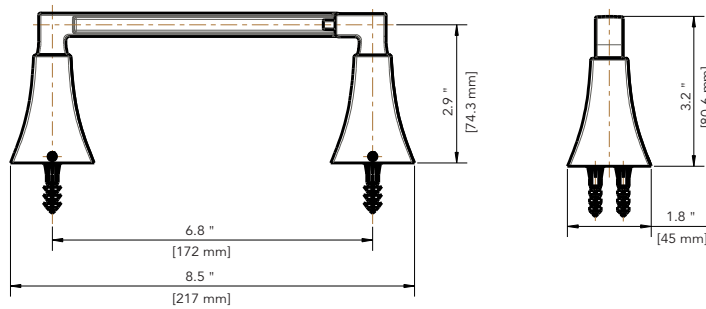

Robe Hook

Pivoting Paper Holder

Towel Ring

All dimensions are based on original specifications and are subject to change and variation.